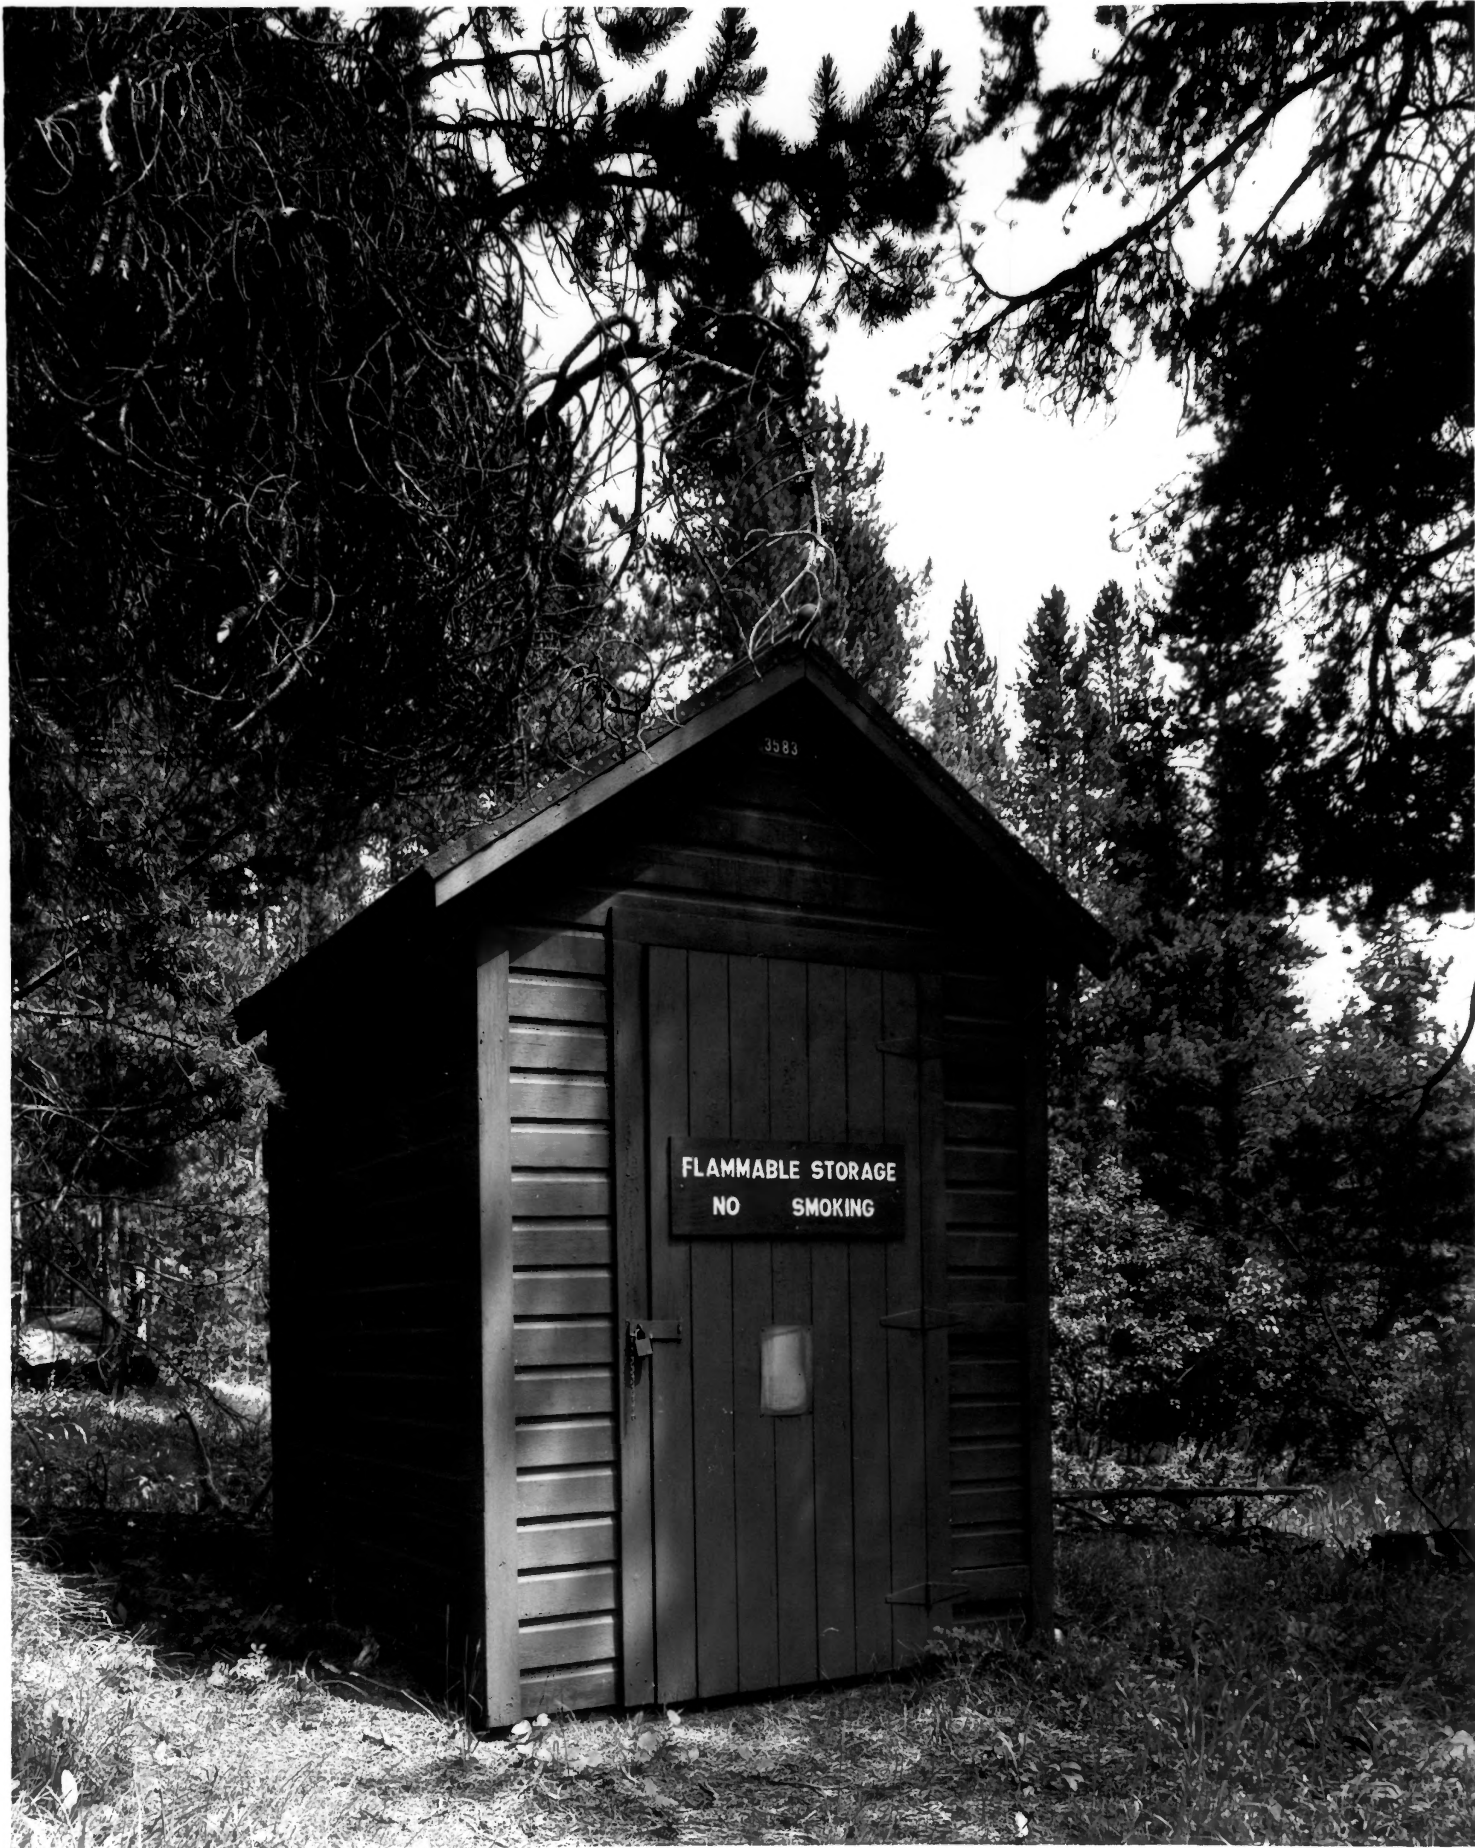

Albany County

View is east

Photographer: Richard Collier

7-22-93

Keystone Work Center (Ranger Station) Rear of Garage

Located approx.  $\frac{1}{2}$  mi east of Keystone, Wyo. on the  
North side of Forest Rt. 542 Medicine Bow. NF.

Albany County

View is SE looking at the (North) rear of the garage.

Photographer: Richard Collier

7-22-93

Keystone Work Center, Flammable Storage Shed (New) Non-Contributing

Located approx 1/2 mi east of Keystone, Wyo on the North Side  
of Forest Rt. 542, Medicine Bow NF