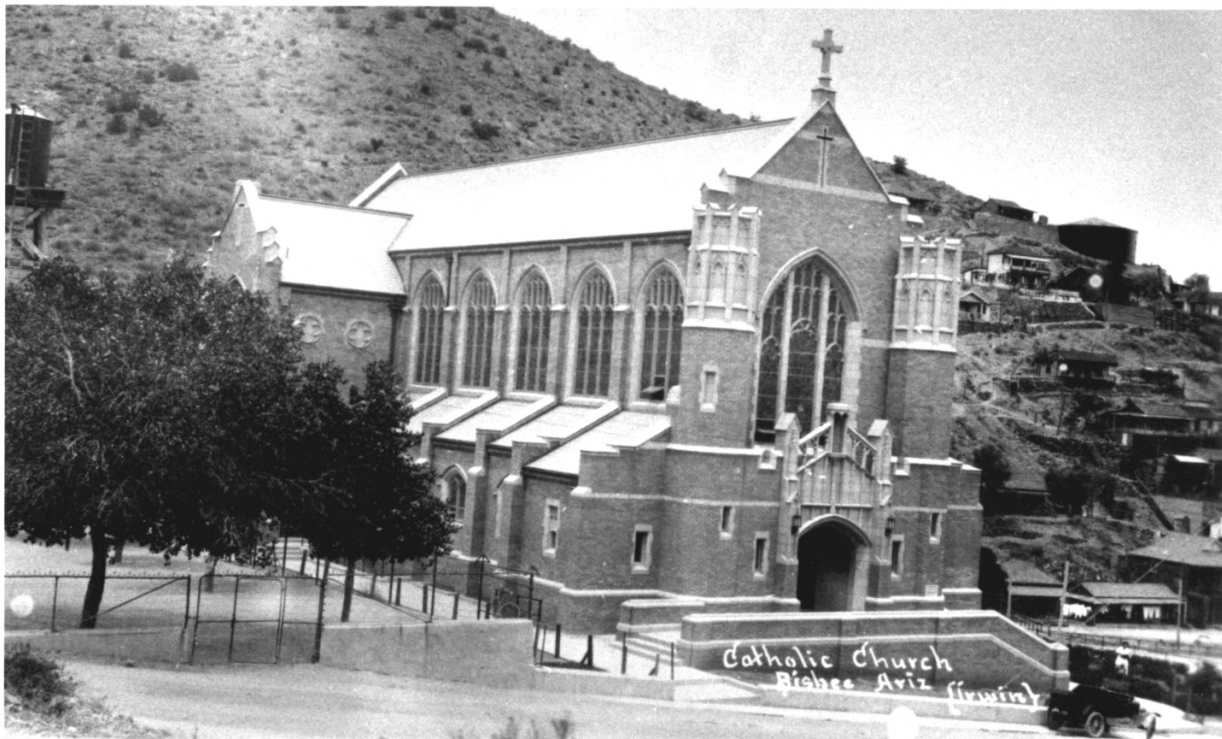

Catholic Church
Bisbee Ariz (Irwin)