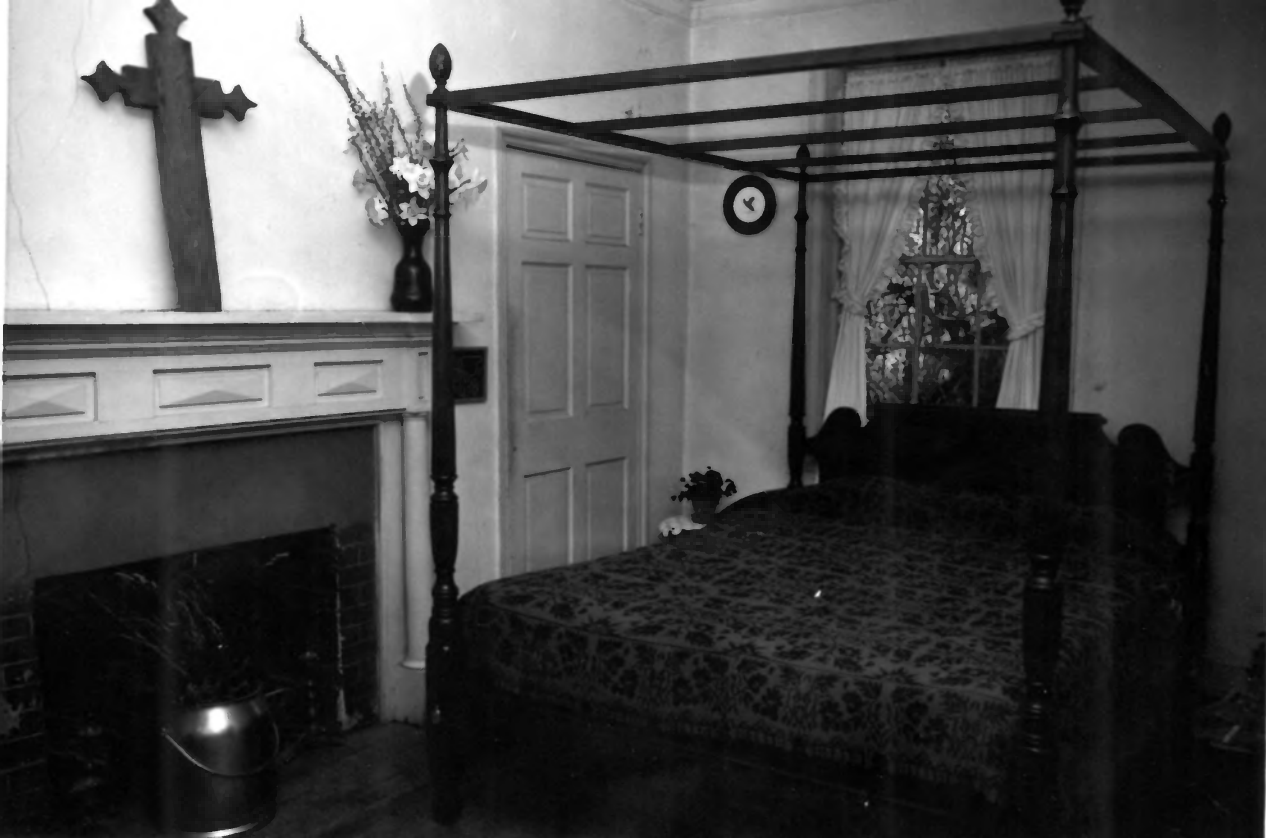

NOV 19 1980

TOP

Rockdale (#HA-1229)  
1724 Carrs Mill Road  
Fallston, Harford Co., MD 21047

22 of 32

Photographer: Peter F. Allera  
April 1980

Negative at address above (F. P. Ward)

NOV 19 1980

Portion of cellar: facing E