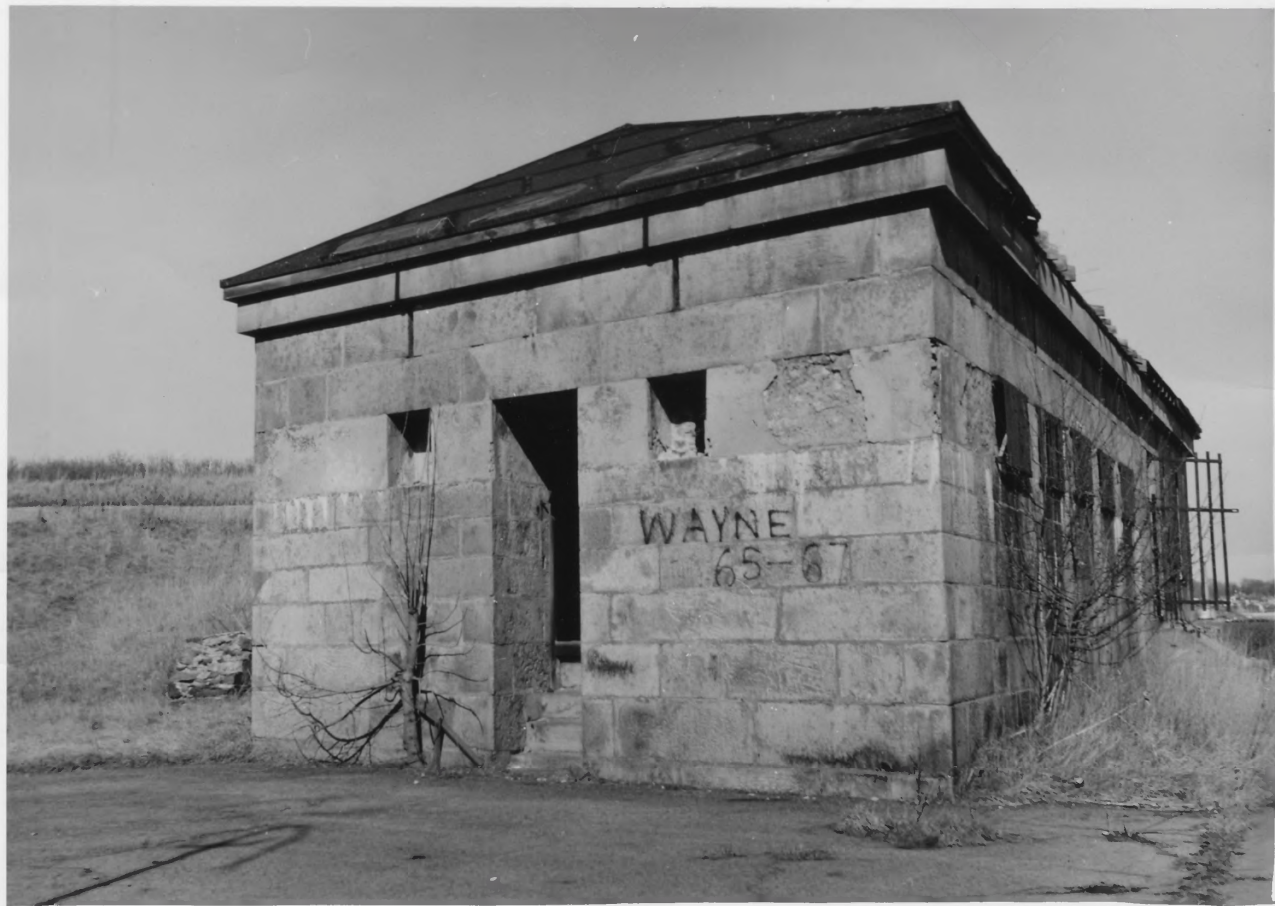

WAYNE
65-67