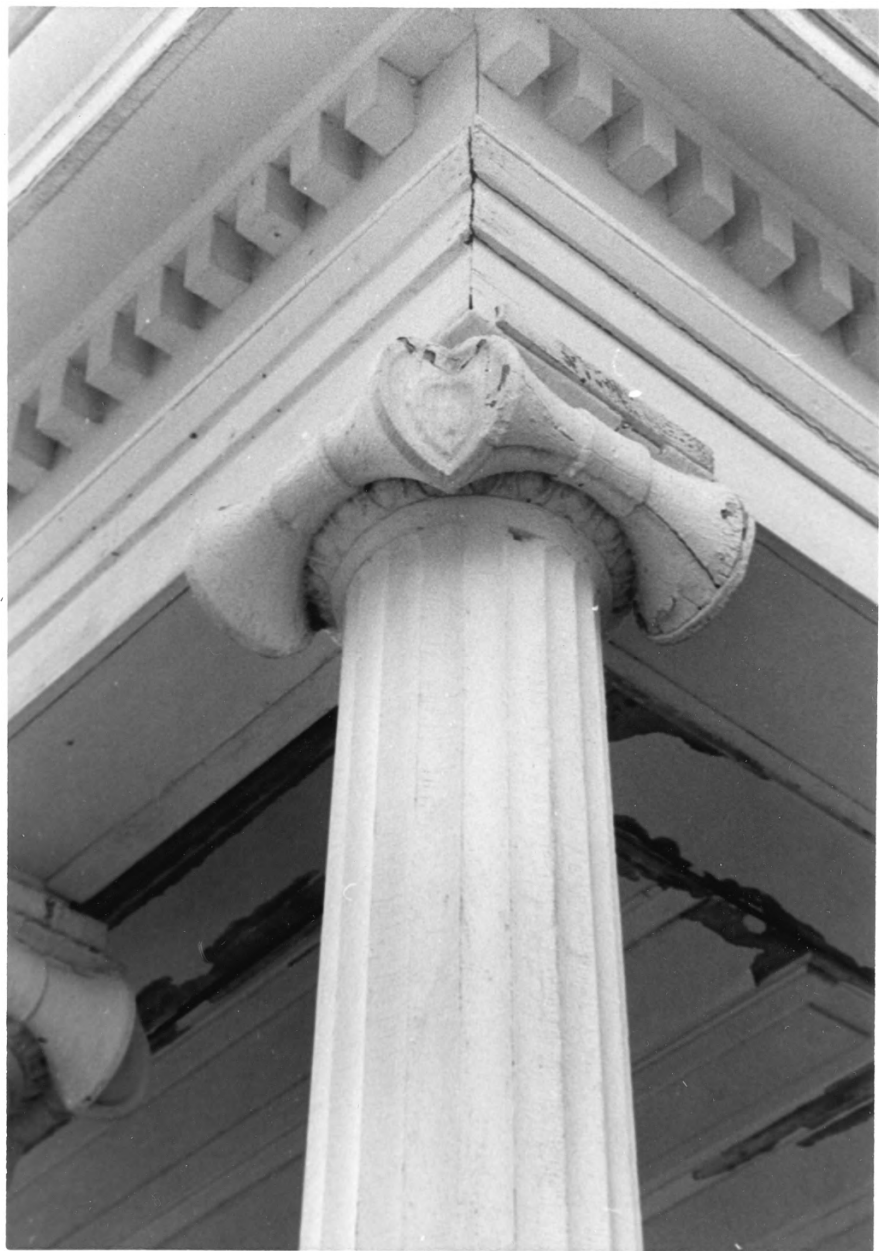

Samuel Hieatt House  
Henry County  
Kentucky

---

William G. Johnson  
Kentucky Heritage Council  
July 1981  
Photo 1 of 9  
North view

Samuel Hieatt House  
Henry County  
Kentucky

---

William G. Johnson  
Kentucky Heritage Council  
July 1981  
Photo 2 of 9  
East view

Samuel Heatt House  
Henry County  
Kentucky

William G. Johnson  
Kentucky Heritage Council  
July 1981

Photo 3 of 9      Detail of Corinthian  
Order column; north view

Samuel Heatt House  
Henry County  
Kentucky

William G. Johnson  
Kentucky Heritage Council  
July 1981

Photo 4 of 9 Detail of window on  
rear end of main block, south view

Samuel Hieatt House  
Henry County  
Kentucky

---

William G. Johnson  
Kentucky Heritage Council  
July 1981  
Photo 5 of 9 Rootcellar associated  
with the house, south view