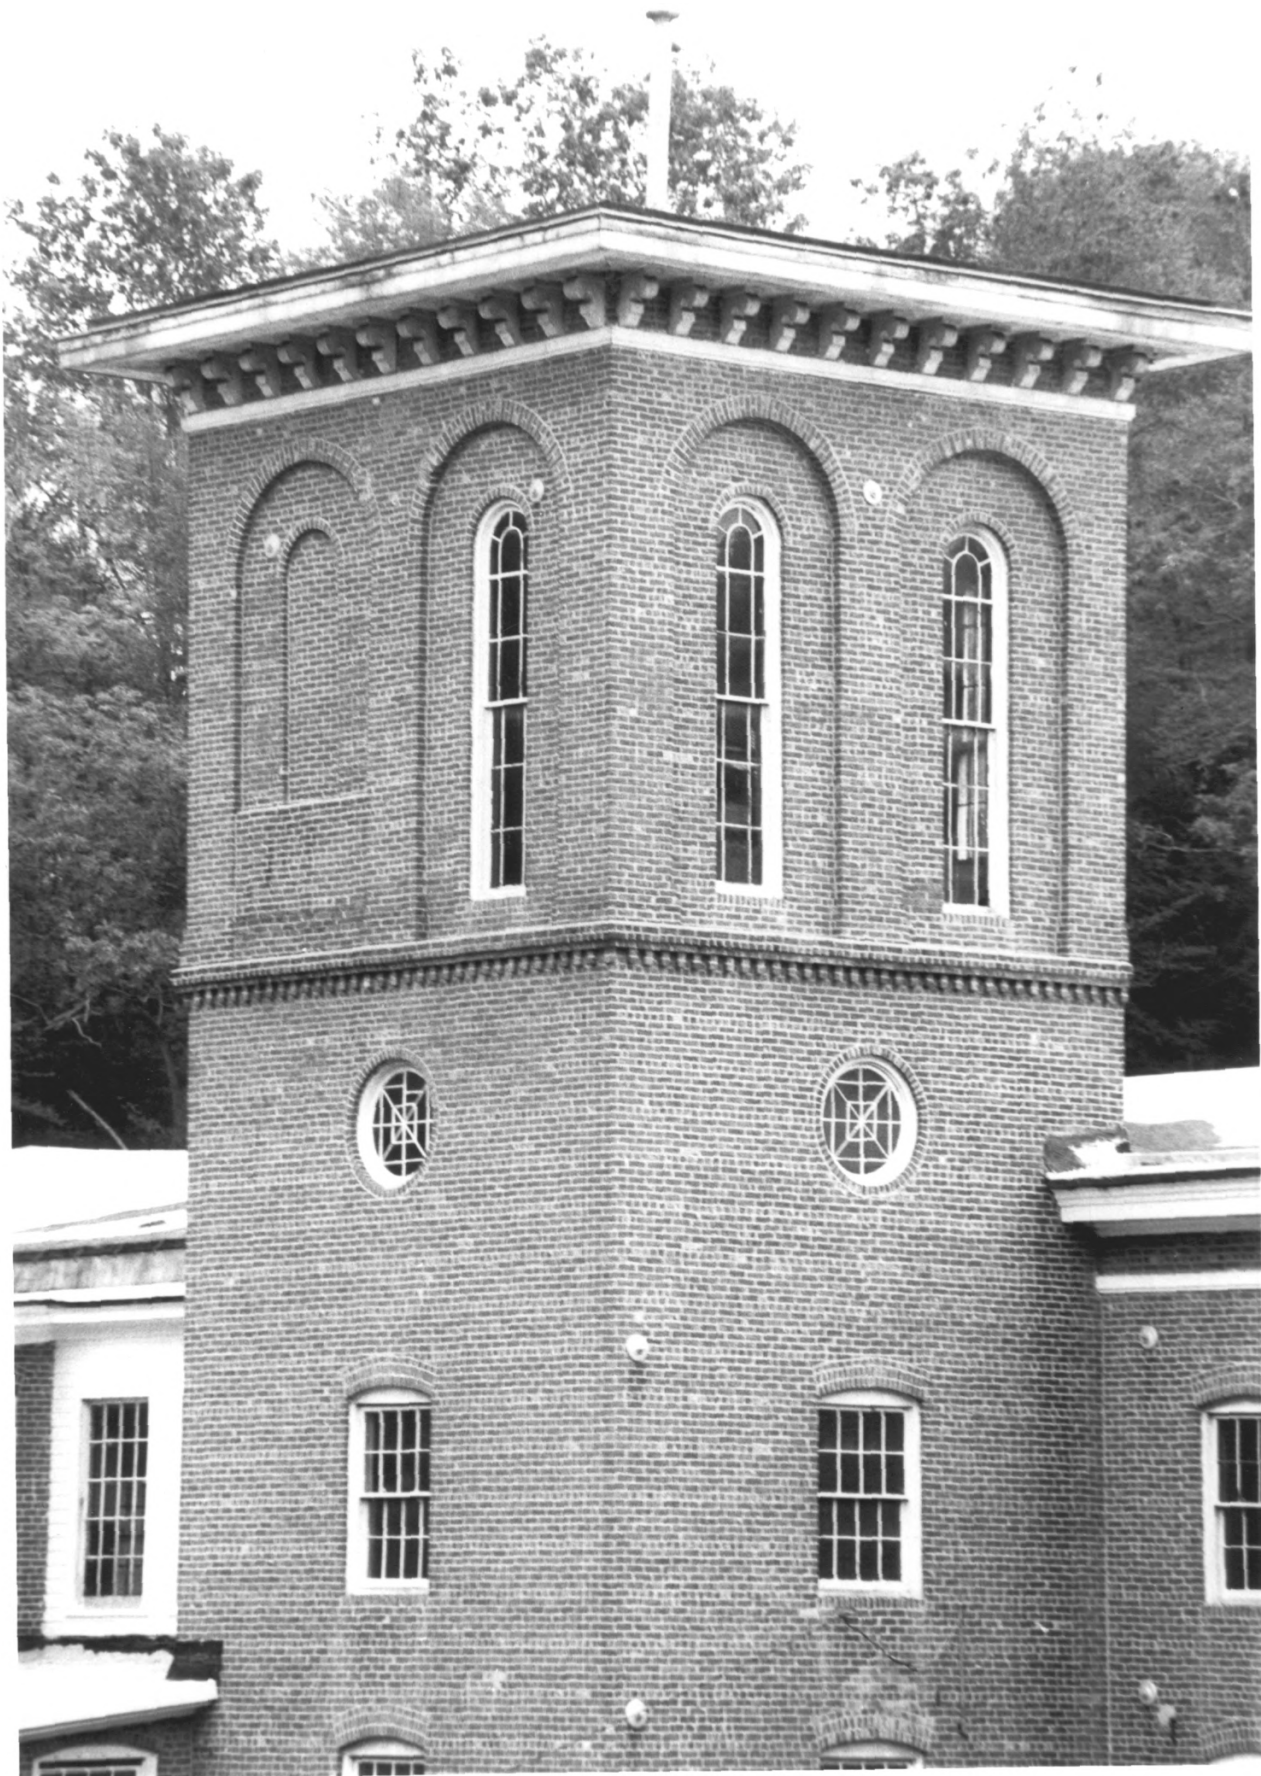

Fabric Fire Hose Co.

Newtown, CT

D. Ransom Photo, 9/81

Negative: Connecticut

Historical Commission

DAM, VIEW SOUTH

Photograph 1 of 9

Fabric Fire Hose Co.

Newtown, CT

D. Ransom Photo, 9/81

Negative: Connecticut

Historical Commission

VIEW NORTH

Photograph 2 of 9

2

Fabric Fire Hose Co.

Newtown, CT

D. Ransom Photo, 9/81

Negative: Connecticut

Historical Commission

TOWER, VIEW NORTHWEST

Photograph 3 of 9

Fabric Fire Hose Co.

Newtown, CT