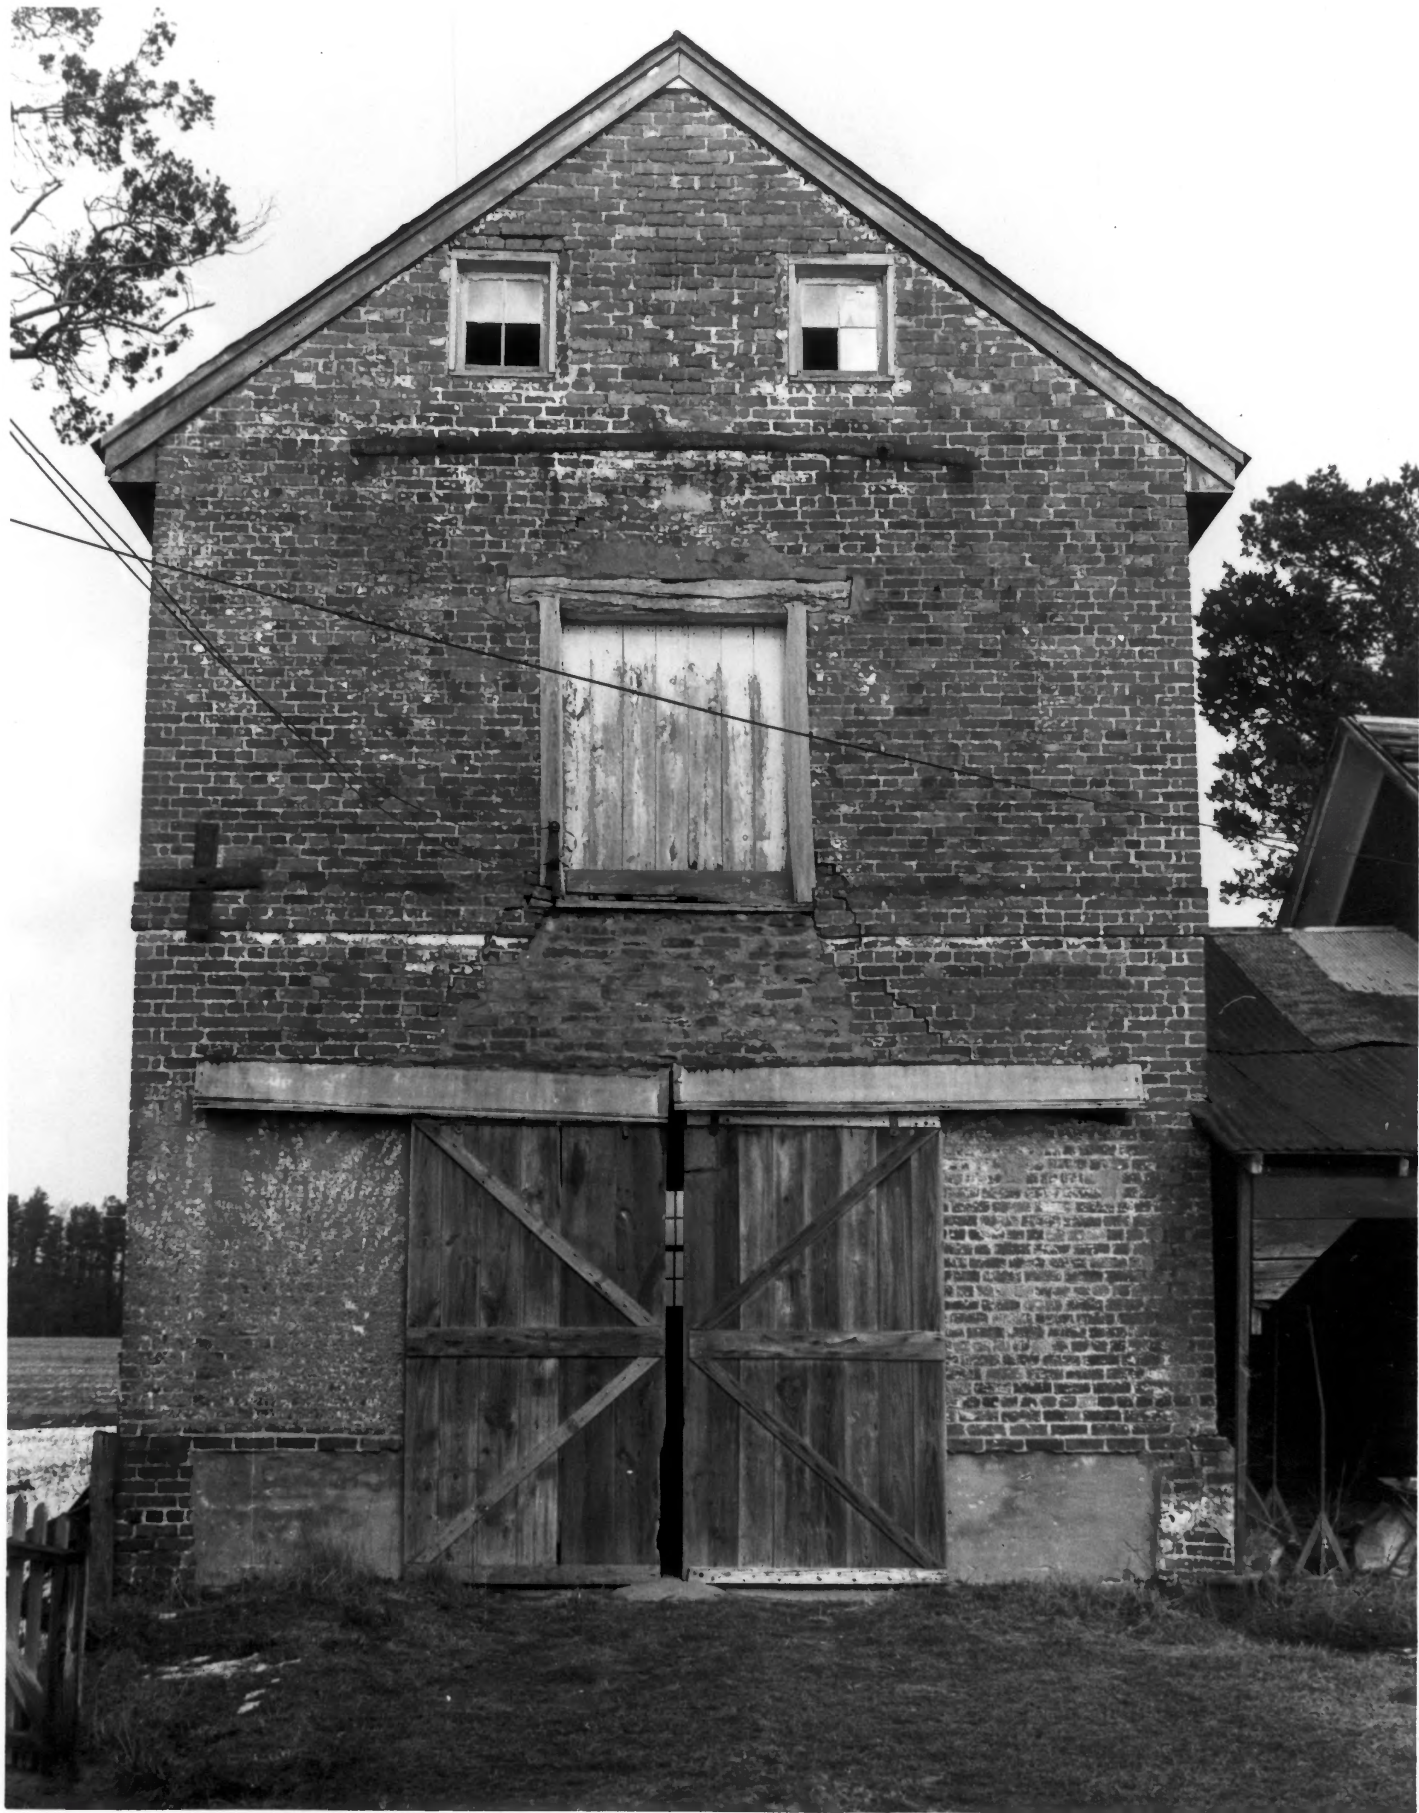

Name: Eratt House

Location: Near Bridgeville, Sussex County, DE

Photographer: Richard B. Carter

Date: Dec., 1981

Location of Negative: Hall of Records, Dover, DE

Description: Facade view of the Eratt House

Photograph Number: 1 of 7

Name: Eratt House

Location: Near Bridgeville, Sussex County, DE

Photographer: Richard B. Carter

Date: Dec., 1981

Location of Negative: Hall of Records, Dover, DE

Description: View of south side of house showing conversion of first floor to a garage, and rear frame wing.

Photograph Numbers: 2 of 7

Name: Eratt House

Location: Near Bridgeville, Sussex County, DE'

Photographer: Richard B. Carter

Date: Dec., 1981

Location of Negative: Hall of Records, Dover, DE

Description: View of south side of house
showing details of major
alteration to house and details

Description: View of rear of house under
wooden shed addition, showing
two rear doorways.

Photograph Numbers

4 of 7

Name: Eratt House

Location: Near Bridgeville, Sussex County, DE

Photographer: Richard B. Carter