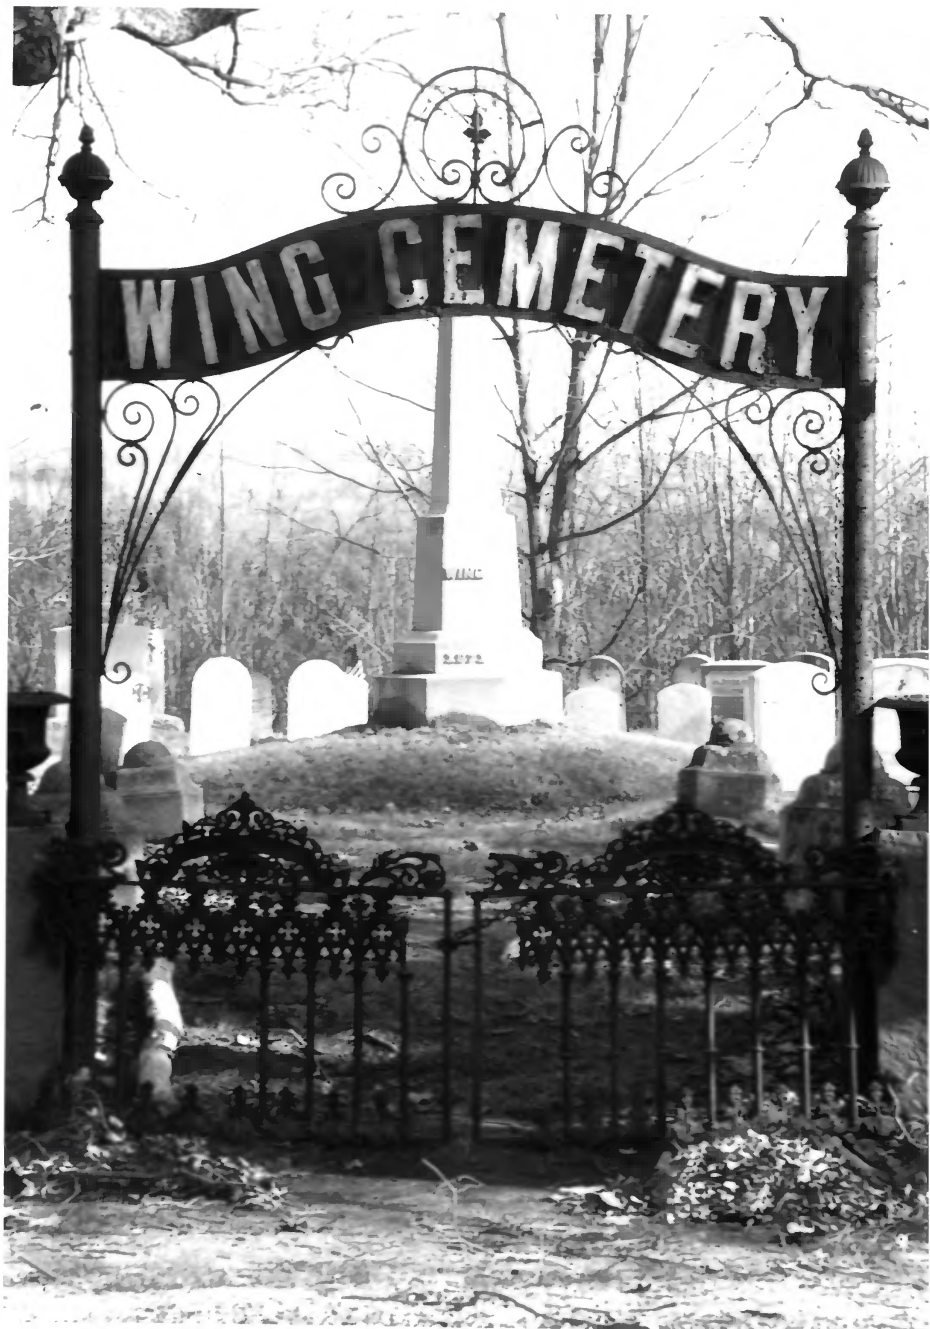

WING FAMILY CEMETERY
WAYNE VIC., MAINE

Kennel

KIRK F. MOHNEY
11/16/90
MHP

VIEW FROM SW

1 OF 4

WING CEMETERY

WING FAMILY CEMETERY
WAYNE VIC., MAINE
KIRK F. MOHNEY

11/16/90

MHPc

VIEW OF GATE FROM WEST

2 OF 4

Kennebec

WING FAMILY CEMETERY
WAYNE VIC., MAINE

Kennebec Co

KIRK F. MOHNEY

11/16/90