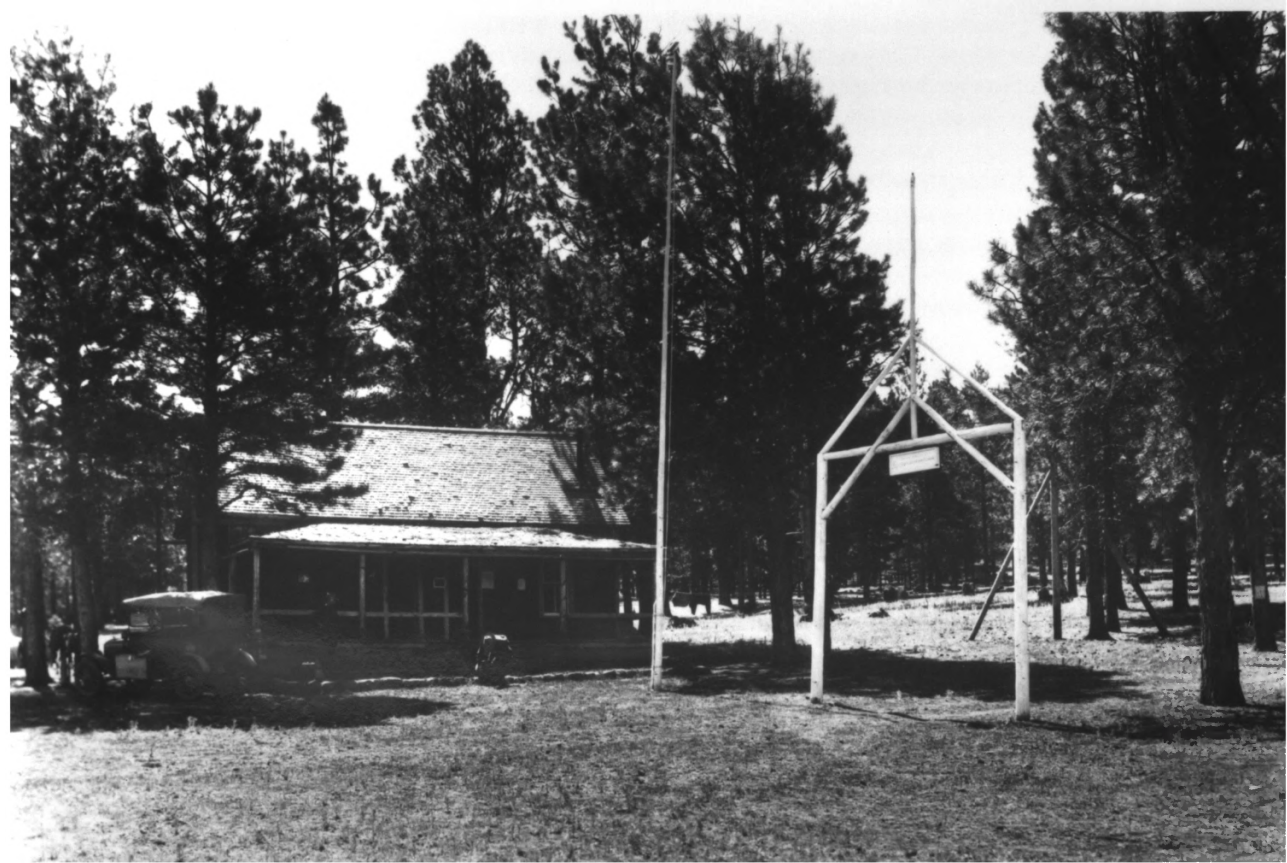

- 1). Jacob Lake Ranger Station
- 2). Jacob Lake, Arizona
- 3). Photographer: Teri Cleeland
- 4). Photo Date: July 8, 1986
- 5). Negative At: Kaibab National Forest, Williams, AZ
- 6). View Looking: Southeast, Overall View
- 7). Photo Number: 1

WIN 8 1987

86975

- 1) . Jacob Lake Ranger Station Cabin
- 2) . Jacob Lake, Arizona
- 3) . Photographer: Unknown
- 4) . Photo Date: 1910
- 5) . Negative At: Kaibab National Forest, Williams, AZ
- 6) . View Looking: East, of the Facade, During
Construction
- 7) . Photo Number: 2

- 1) . Jacob Lake Ranger Station Cabin
- 2) . Jacob Lake, Arizona
- 3) . Photographer: F. H. Maude
- 4) . Photo Date: Ca. early 1920's
- 5) . Negative At: Kaibab National Forest, Williams, AZ
- 6) . View Looking: Southeast, of Facade
- 7) . Photo Number: 3

- 1) . Jacob Lake Ranger Station Cabin
- 2) . Jacob Lake, Arizona
- 3) . Photographer: Unknown
- 4) . Photo Date: ca. 1920
- 5) . Negative At: Kaibab National Forest, Williams, AZ
- 6) . View Looking: East, of the Facade
- 7) . Photo Number: 4