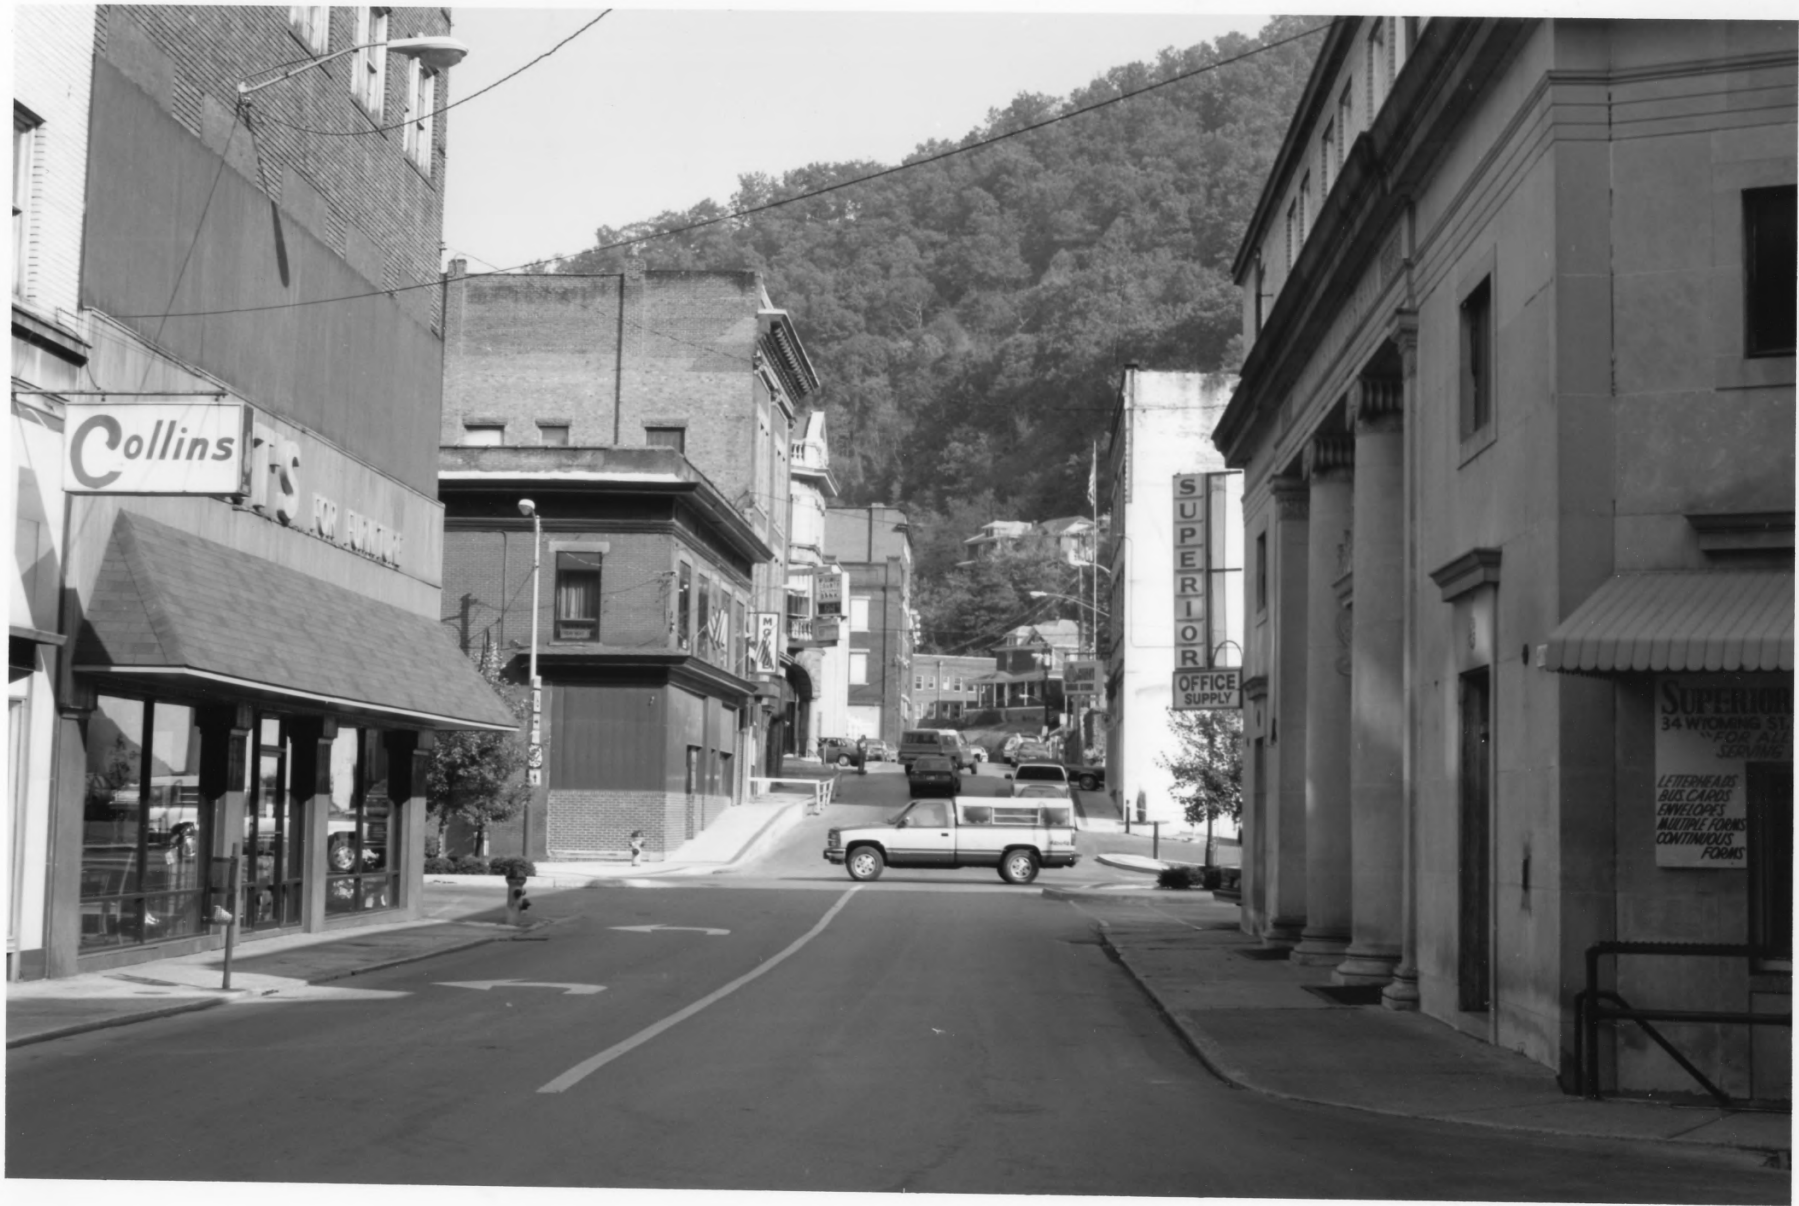

Collins

TS
TOP FLOOR

SUPERIOR
OFFICE
SUPPLY

SUPERIOR
34 WYOMING ST.
FOR ALL
SERVICES
LETTERHEADS
BUS CARDS
ENVELOPES
MULTIPLE FORMS
CONTINUOUS
FORMS