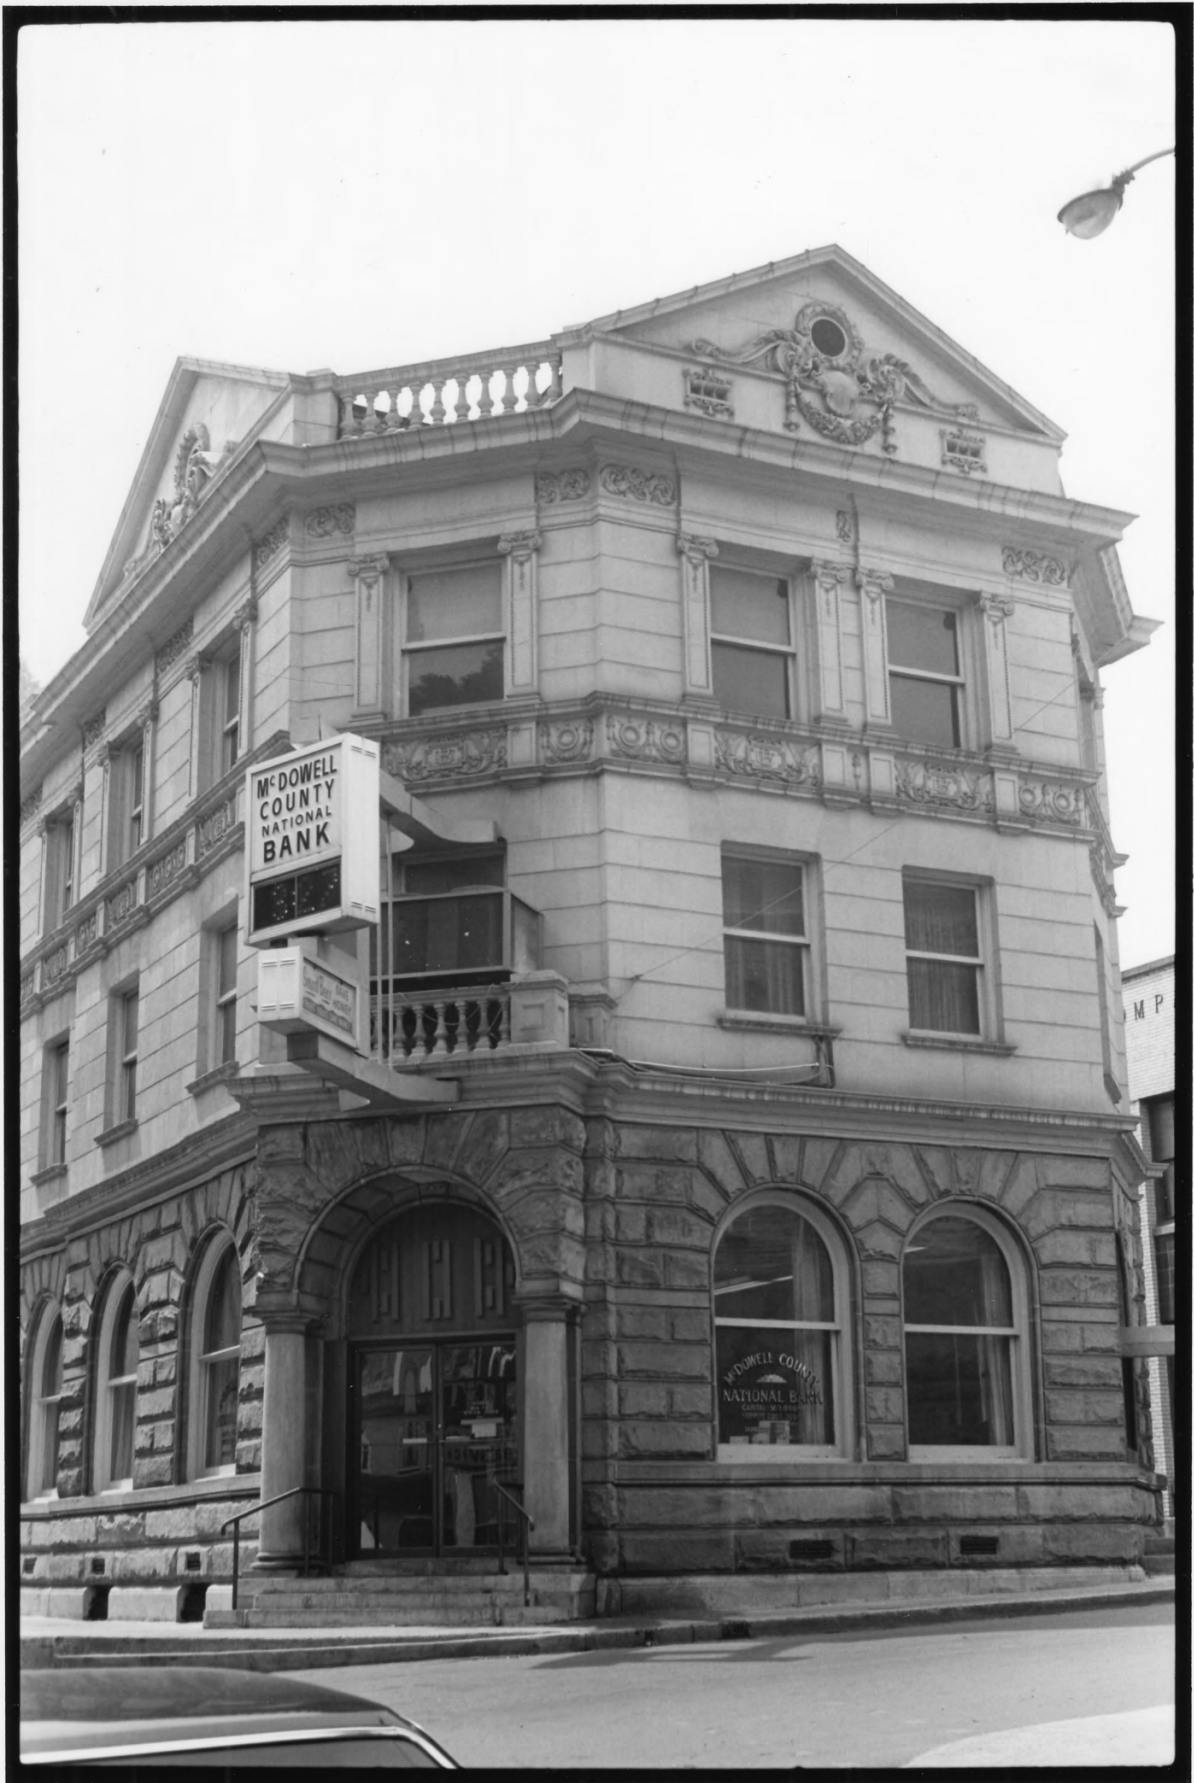

McDOWELL
COUNTY
NATIONAL
BANK

M P