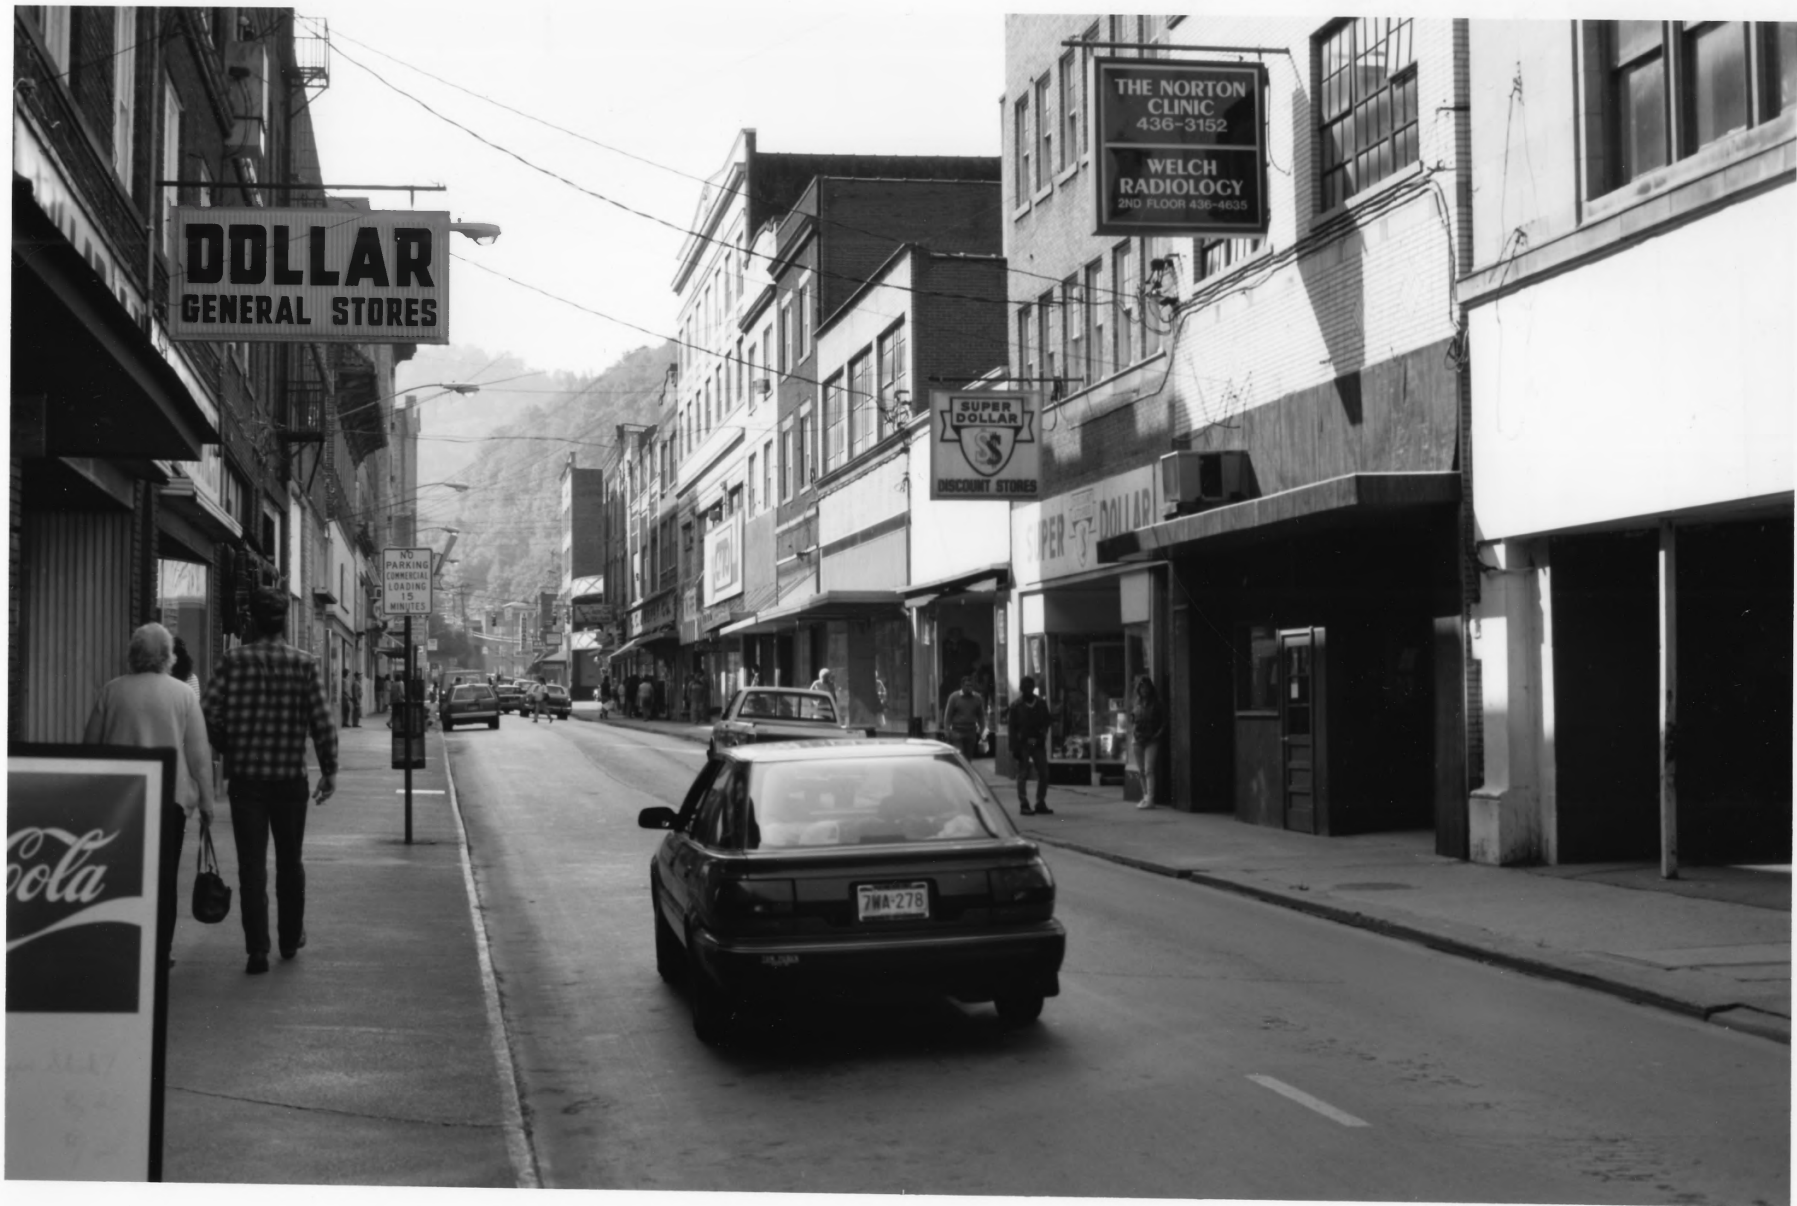

Welch Commercial Historic District  
Welch, West Virginia

Kim A. VALENTE

Oct. 1991

226 Bradford St., Charleston, WV

Streetscape - McDowell St.

Due North-View  $\frac{1}{5}$

**DOLLAR**  
GENERAL STORES

THE NORTON  
CLINIC  
436-3152

WELCH  
RADIOLOGY  
2ND FLOOR 436-4635

SUPER  
DOLLAR  
DISCOUNT STORES

NO  
PARKING  
COMMERCIAL  
LOADING  
15  
MINUTES

7WA-278

Cola

Welch Commercial Historic District

Welch, WV

Kim A. Valente

Welch Commercial Historic District

Welch, WV

Kim A. Valente

Oct. 1991

226 BRADFORD ST., Charleston, WV

Streetscape - Wyoming St.

Due North - view 3/5

Welch Commercial Historic District

Welch, WV

Kim A. Valente

Oct. 1991

226 Bradford St., Charleston, WV

Streetscape - Wyoming St.

Due South - view 4/5

McDOWELL  
COUNTY  
NATIONAL  
BANK

McDOWELL COUNTY  
NATIONAL BANK  
CORNER OF 10th & 11th STS.  
MARTINSBURG, W. VA.