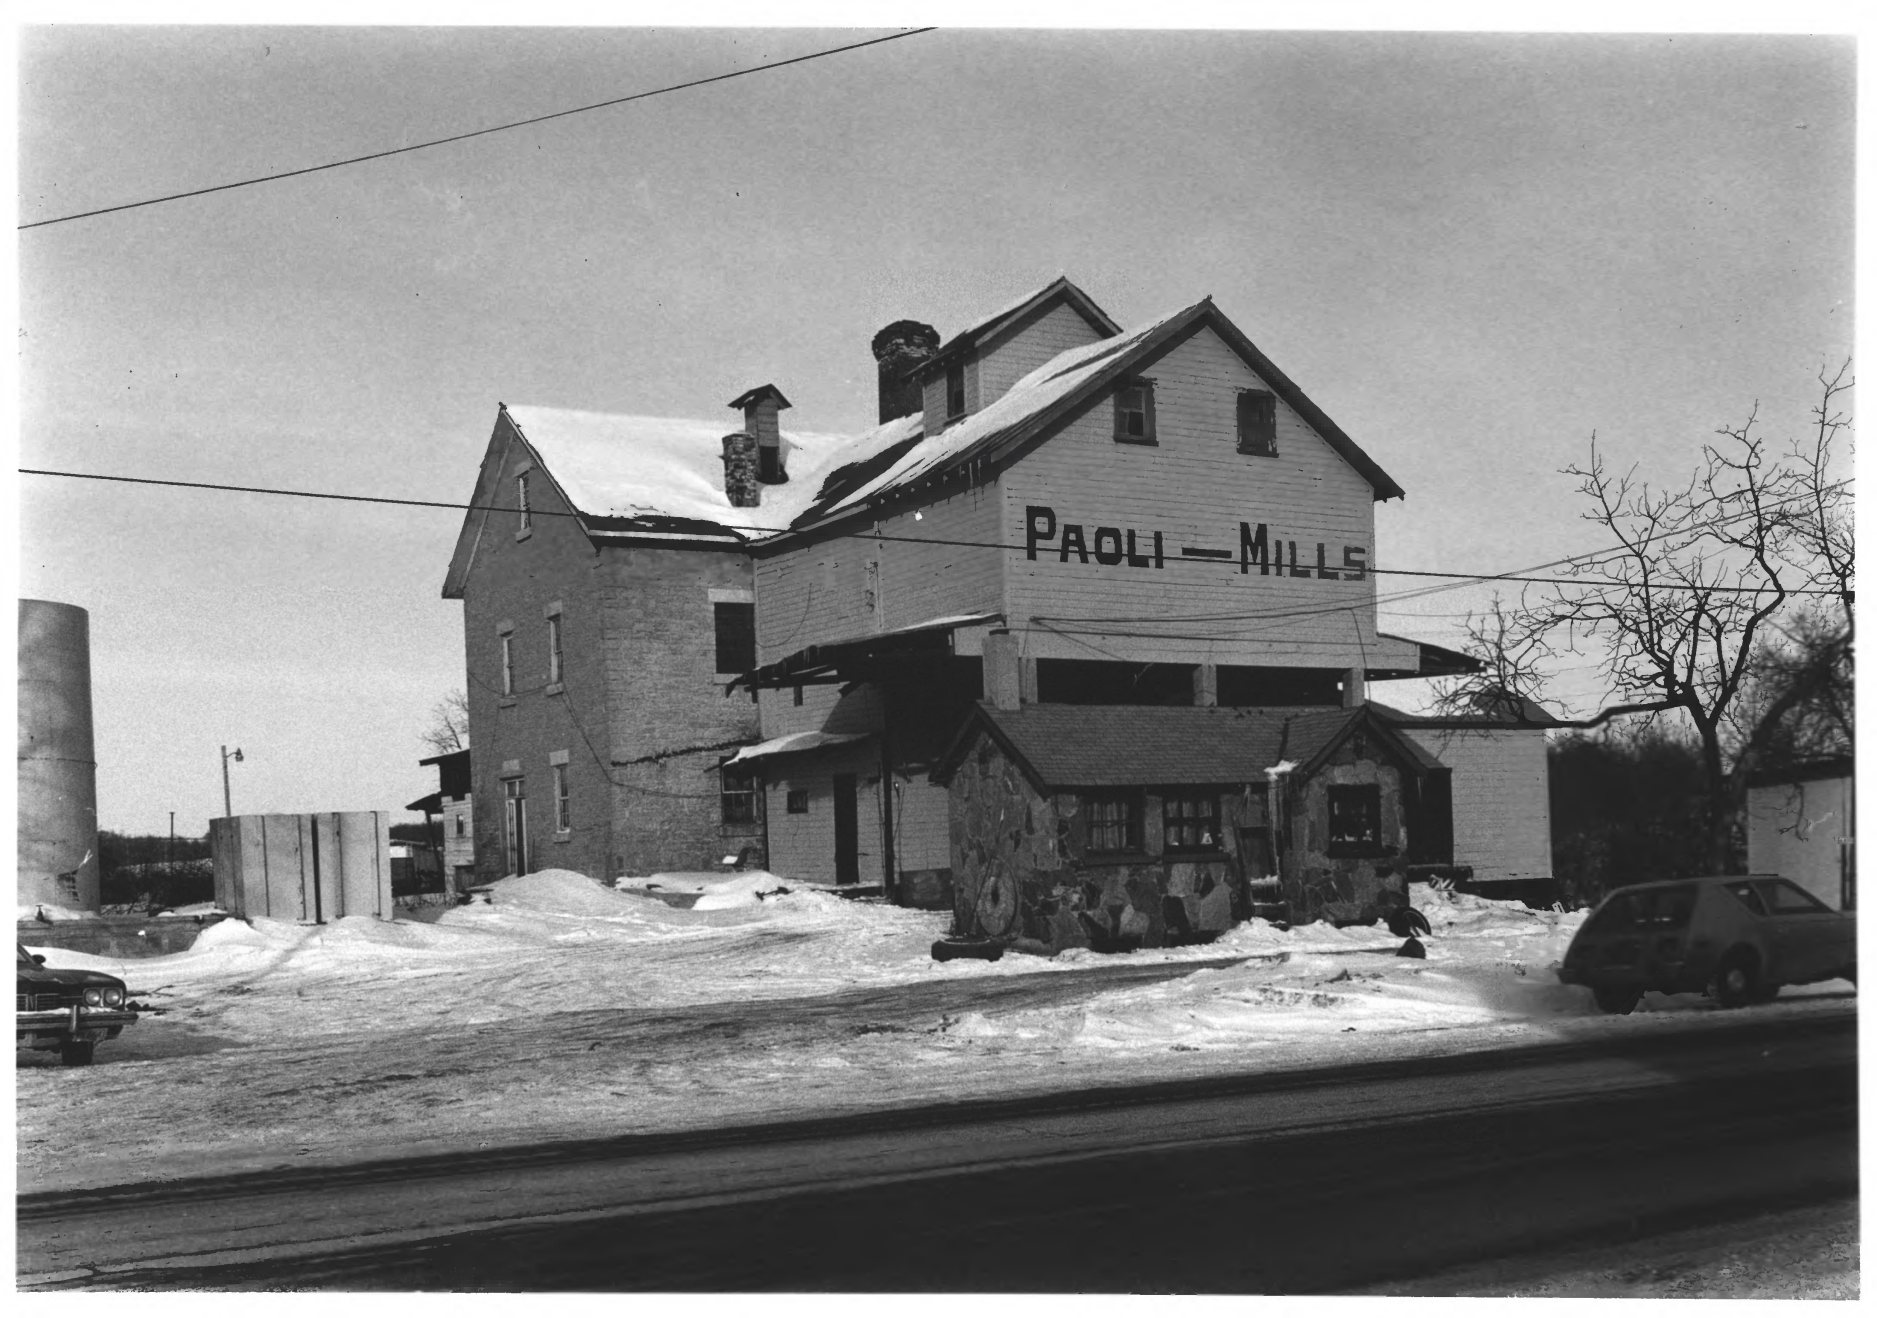

DANE County #1 of 3

PAOLI MILLS, Paoli, Wis.  
by David Donath (1/16/78)  
negative at SHSW, Madison  
remains of sawmill from north

MAR 30 1979

MAY 23 1978

PAOLI — MILLS

DAVE COUNTY

PAOLI MILLS, Paoli, Wis.  
by David Donath (1/16/78)  
negative at SHSW, Madison  
main facade from the south

#2073

MAR 30 1979

MAY 23 1978

DANE County

PAOLI MILLS, Paoli, Wis.  
by David Donath (1/16/78)  
negative at SHSW, Madison  
interior, first floor