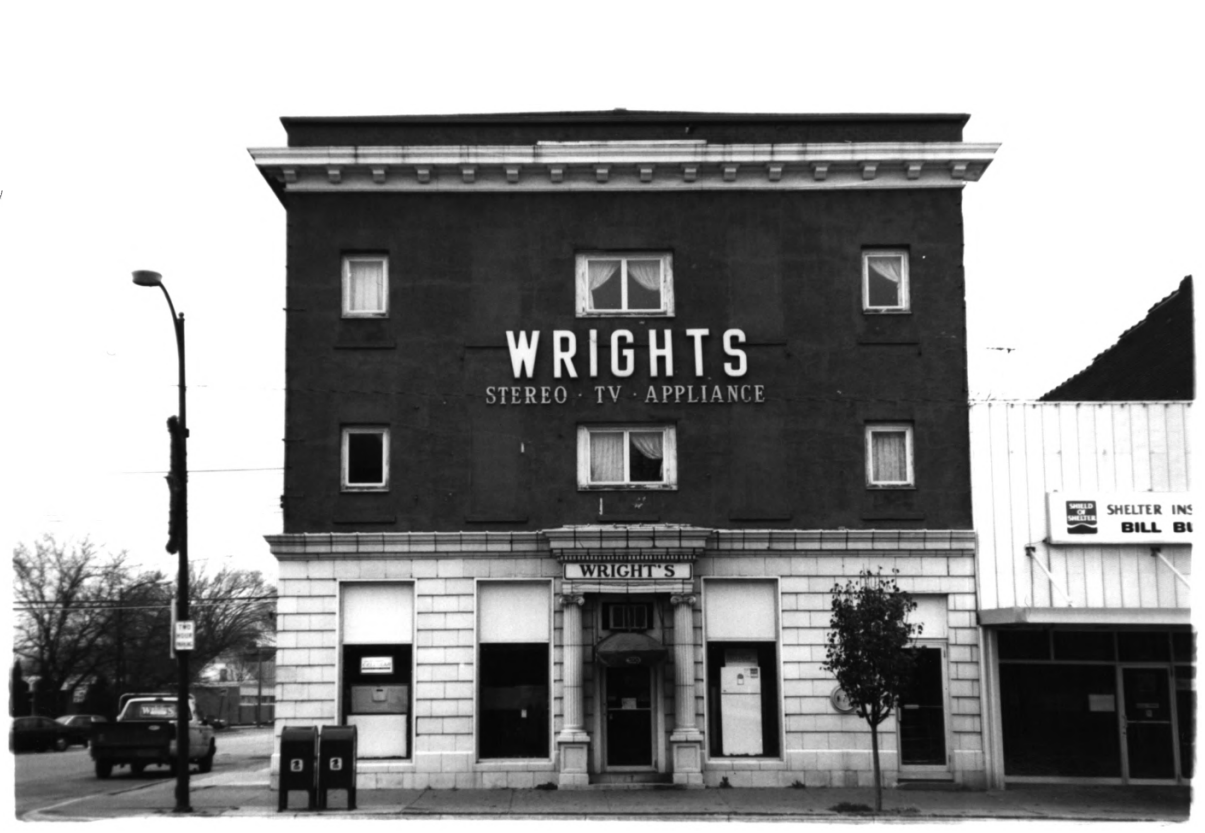

Courthouse Square Historic District
West Side of Square - South half
Appanoose County, IA

Photo #5

WALKER'S

WALKER'S

BROOKS

PHOTOGRAPHY
BY THE SHIRT STUDIO

SHOE TREE

BEN FRANKLIN

Courthouse Square Historic District
West Side of Square - South Half
Ippanoose County, IA

Photo # 6

WRIGHTS
STEREO · TV · APPLIANCE

WRIGHT'S

SMITH
OF
WILKES

SHELTER INC
BILL BU

Courthouse Square Historic District