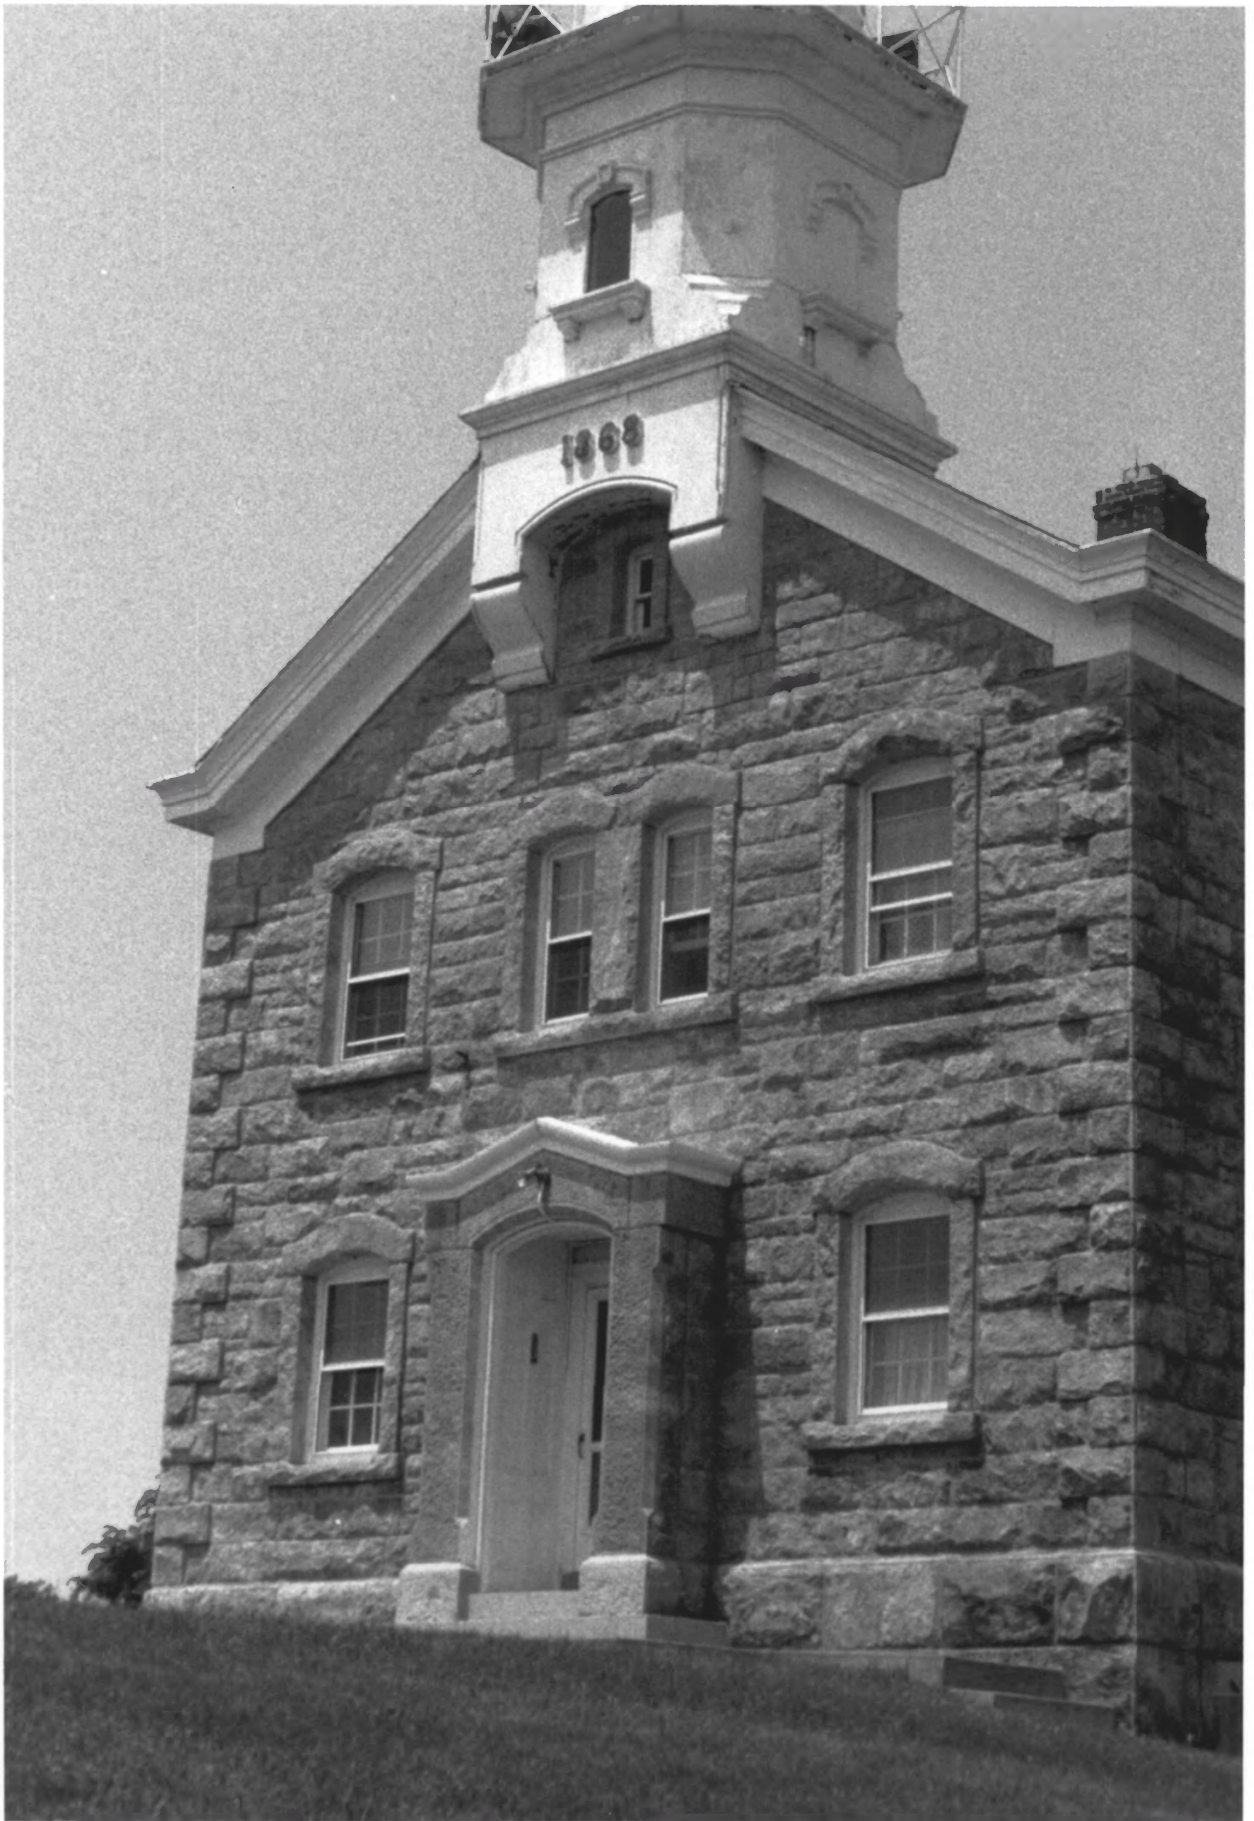

Great Captain Island Lighthouse

Greenwich

Fairfield County CT

Photo 1 of 4

Great Captain Island Lighthouse

Greenwich

Fairfield County CT

Photo 2 of 4

Great Captain Island Lighthouse  
Greenwich

Fairfield County CT

Photo 3 of 4

Great Captain Island Lighthouse  
Greenwich

Fairfield County CT

Photo 4 of 4