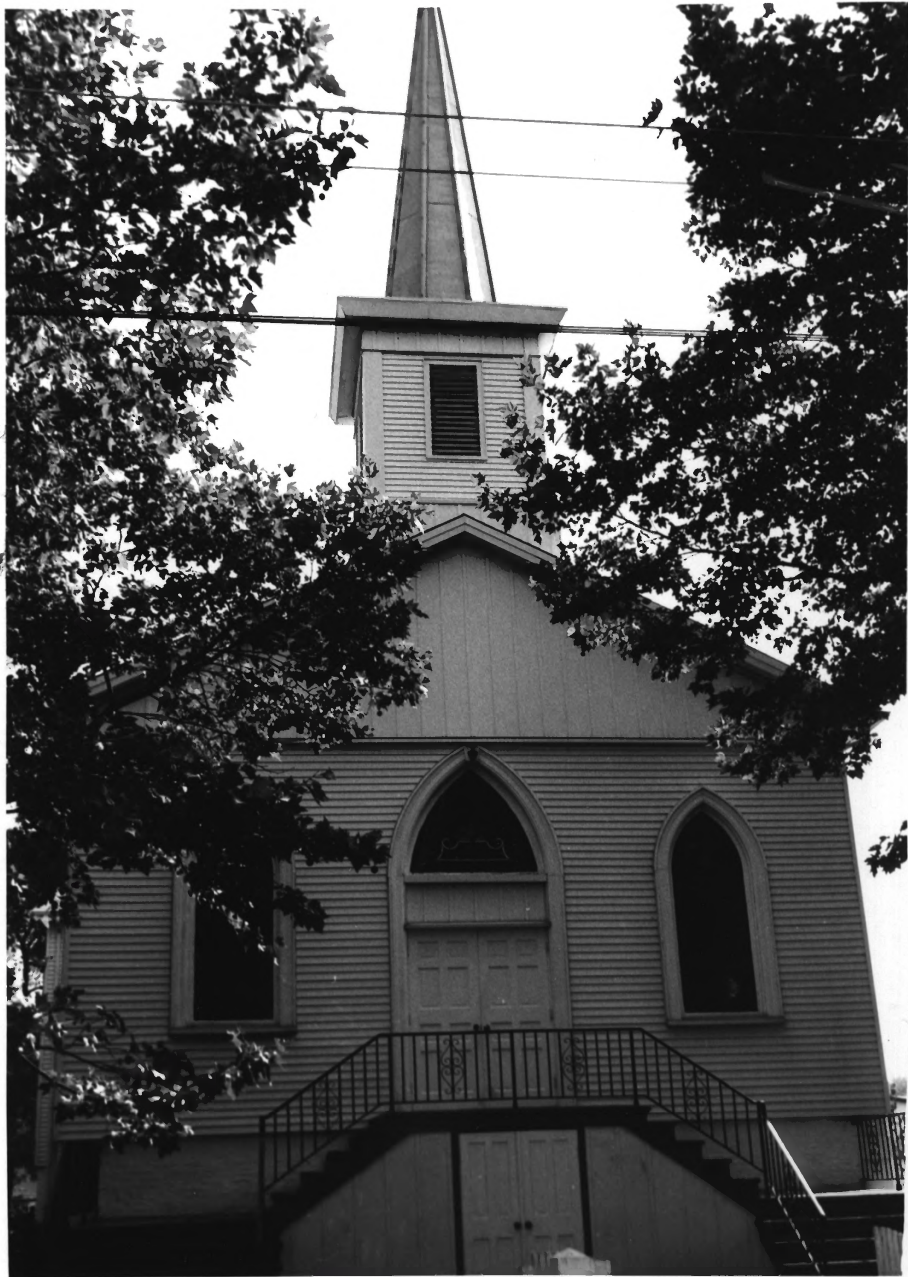

Old Bridge Historic District  
East Brunswick Twp. Kossman St. (# 12 &  
Middlesex County 14)  
New Jersey 034 camera view NW

NOV 23 1976

11621

6-29-77

NOV - 1975

Photo by T. KARSCHNER

Old Bridge Historic District  
East Brunswick Twp. Kossman St.  
Middlesex County Baptist Church  
New Jersey 034.