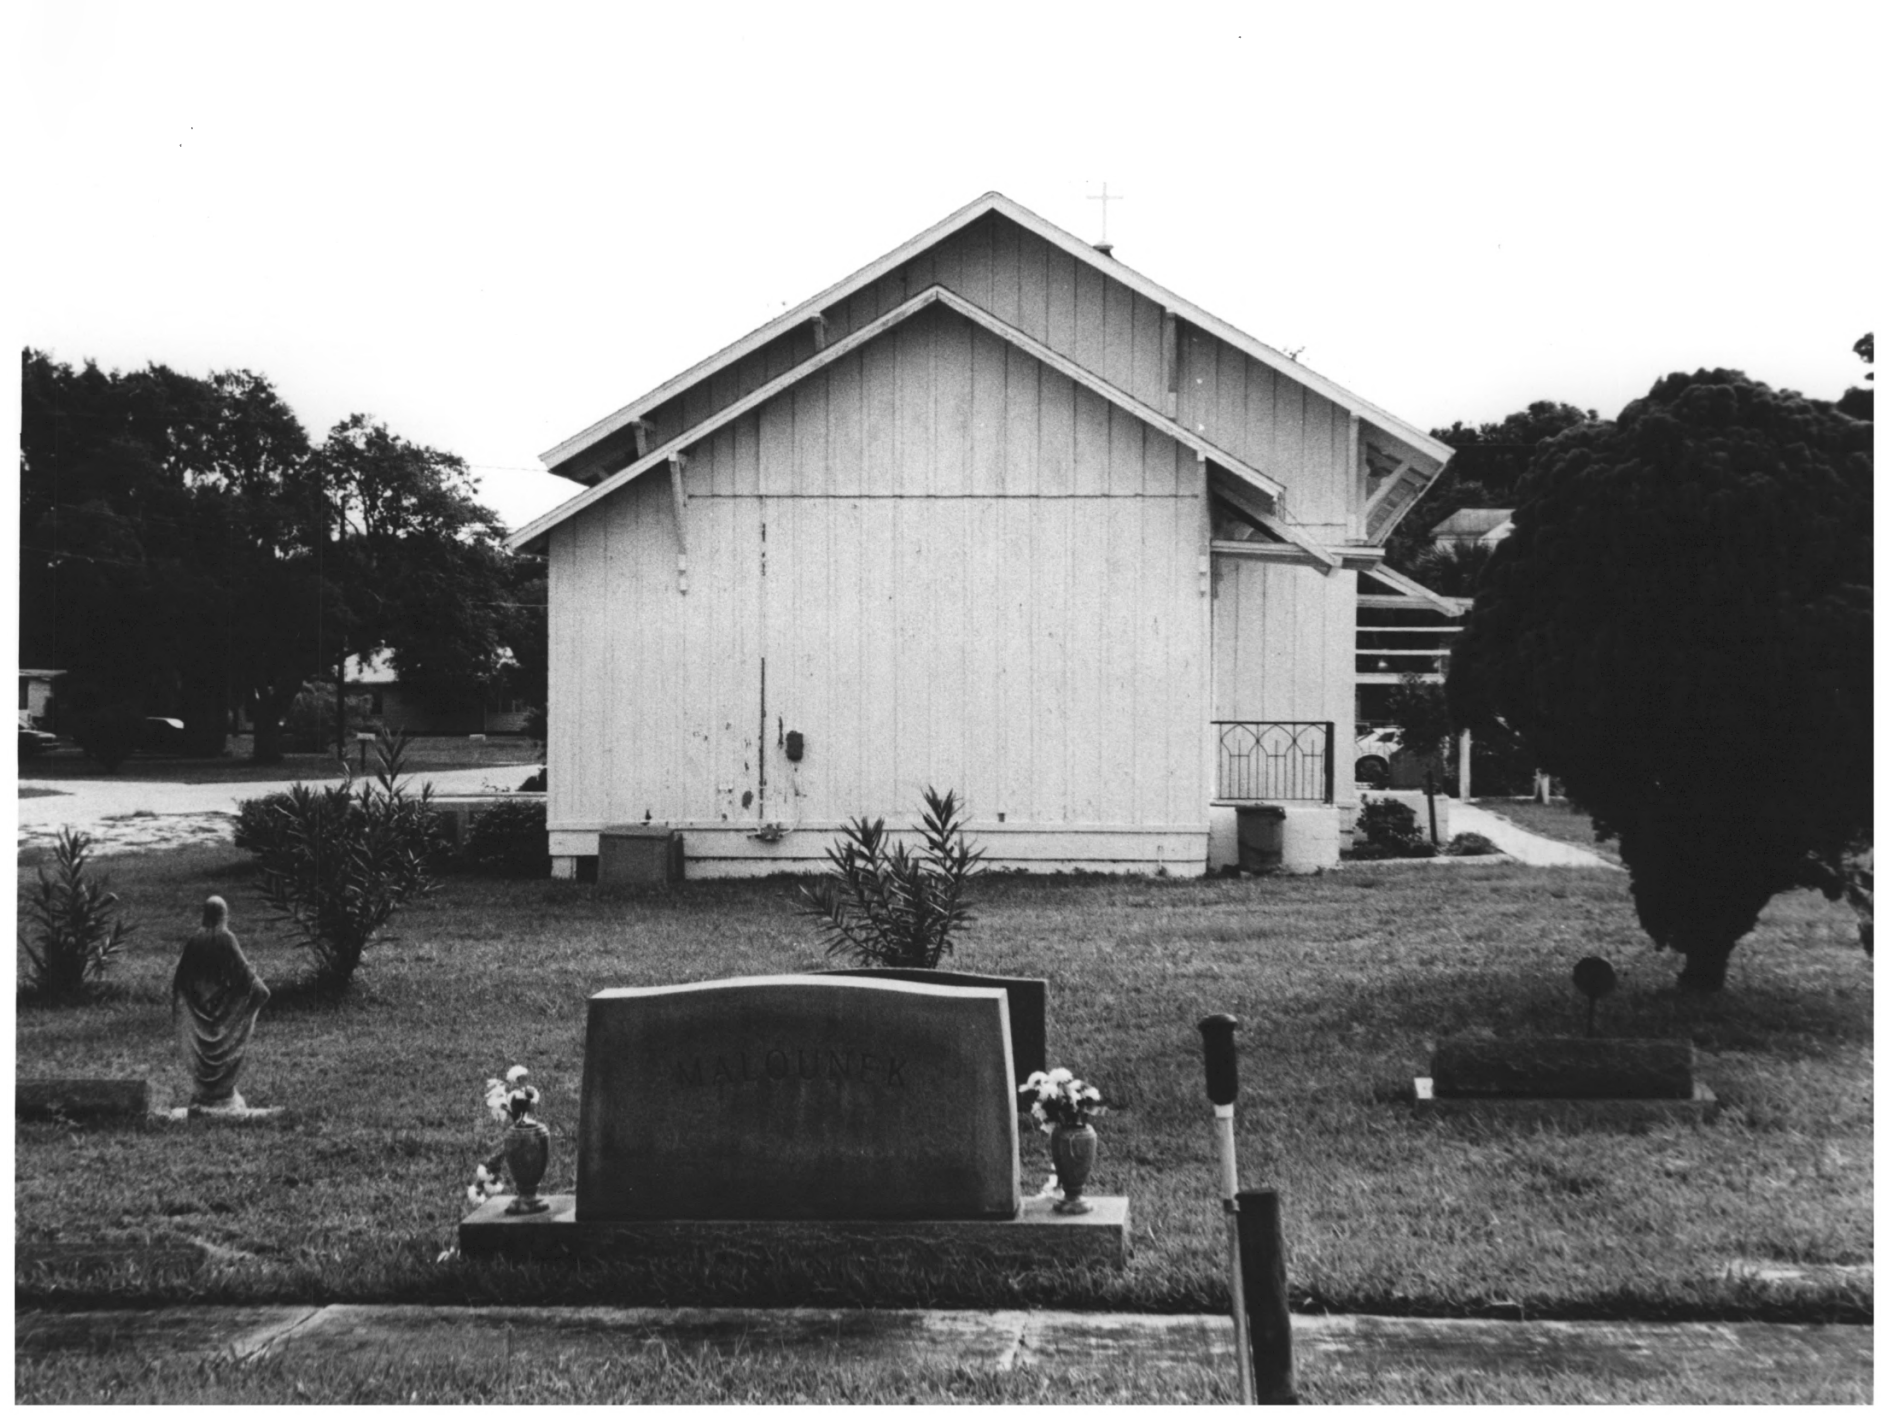

St. Josephs
Catholic
Church

SERVICES
Sunday
10:00am - 11:00am
Saturday
8:00am
Monday - Tuesday
Thursday - 8:00am
7:00 am

PARKING BY
DISABLED
PERMIT
ONLY

1. St. Joseph's Catholic Church
2. Miller Street, Palm Bay (Brevard County), FL
3. Anne K. Florin
4. 1986
5. Anne K. Florin
6. East (Main) Facade
7. Photo No. 1 of 5

1. St. Joseph's Catholic Church
2. Miller Street, Palm Bay (Brevard County), FL
3. Anne K. Florin
4. 1986
5. Anne K. Florin
6. East (Main) Facade & North Elevation
7. Photo No. 2 of 5

1. St. Joseph's Catholic Church
2. Miller Street, Palm Bay (Brevard County), FL
3. Anne K. Florin
4. 1986
5. Anne K. Florin
6. South Elevation
7. Photo No. 3 of 5