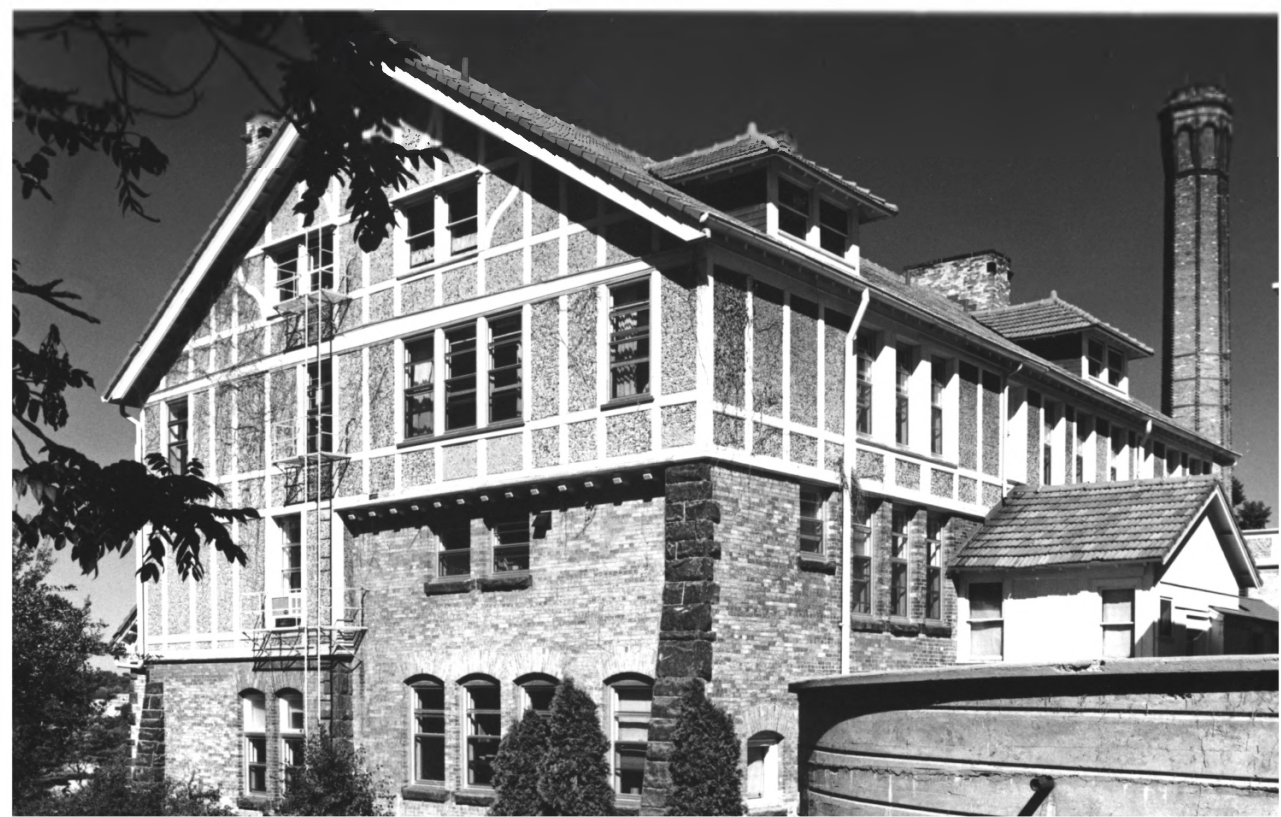

HIRAM SMITH HALL & ANNEX

1545 Observatory Drive, University of Wisc,
Madison, Dane County, WI. Photo by E.L.
Miller, October 1984. Negative at Wisconsin
State Historical Society. View from west.
Photo # 1 of 3.

HIRAM SMITH HALL & ANNEX

1545 Observatory Drive, Univ. of Wisconsin,
Madison, Dane County, WI. Photo by E.L.
Miller, October 1984. Negative at Wisconsin
Historical Society. View from southeast.

Photo # 2 of 3

HIRAM SMITH HALL & ANNEX

1545 Observatory Drive, Univ. of Wisconsin,
Madison, Dane County, WI. Photo by E.L.

Miller, October 1984. Negative at State

Historical Society of Wisconsin.

View from north of annex (1909).