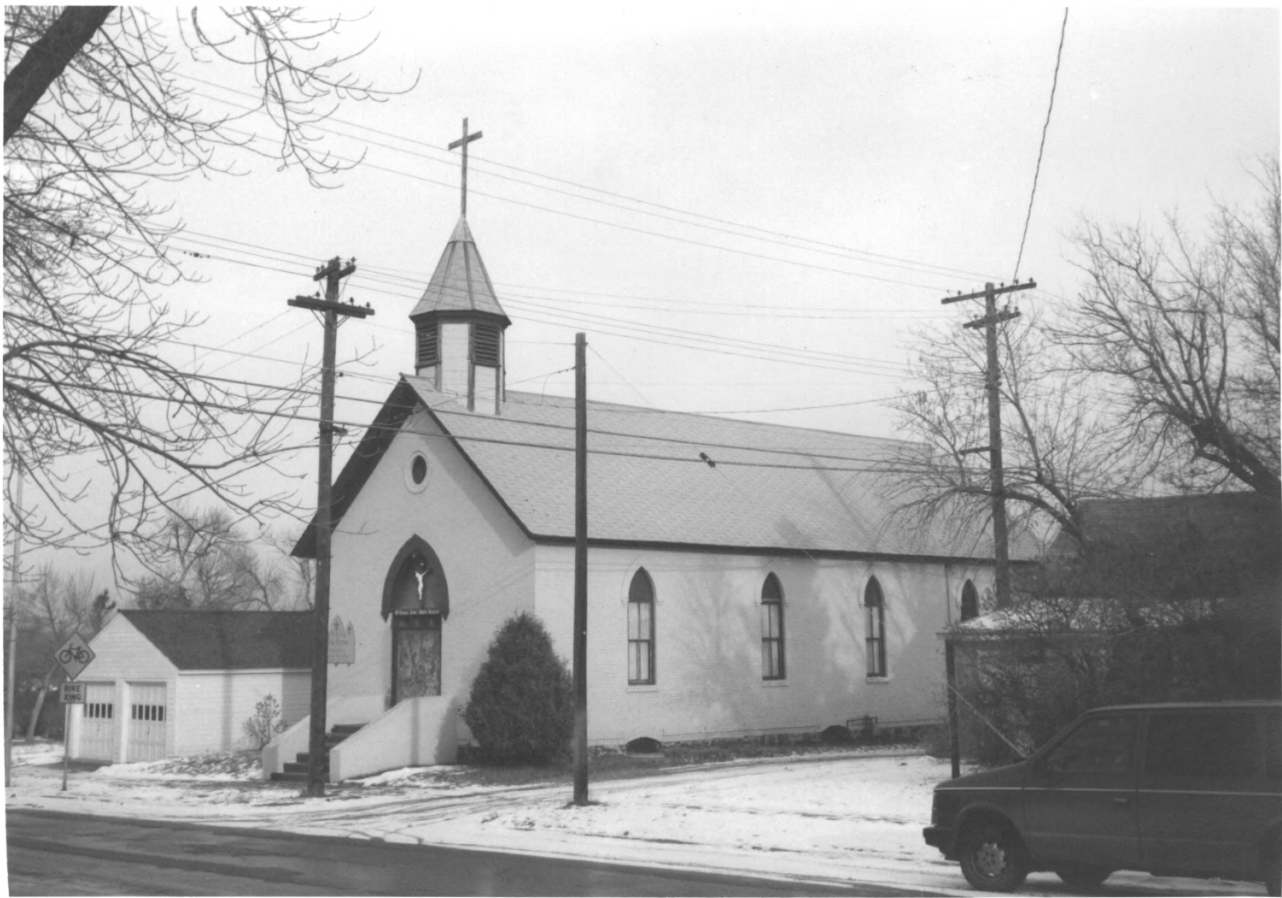

Photographer: Chere Jiuusto

negative at Montana SHPO

view of the east facade

Photo #8

Date taken: February 1993

446

Dormitory
House of the Good Shepherd Historic District
Lewis and Clark County, Montana
Photographer: Chere Jiusto
Negative at Montana SHPO
view of the east facade
Photo # 9

Date taken: February 1993

Dormitory
House of the Good Shepherd Historic District
Lewis and Clark County, Montana
Photographer: Chere Justo
negative at Montana SHPO
View of the north facade
photo # 10

Date taken: February 1993