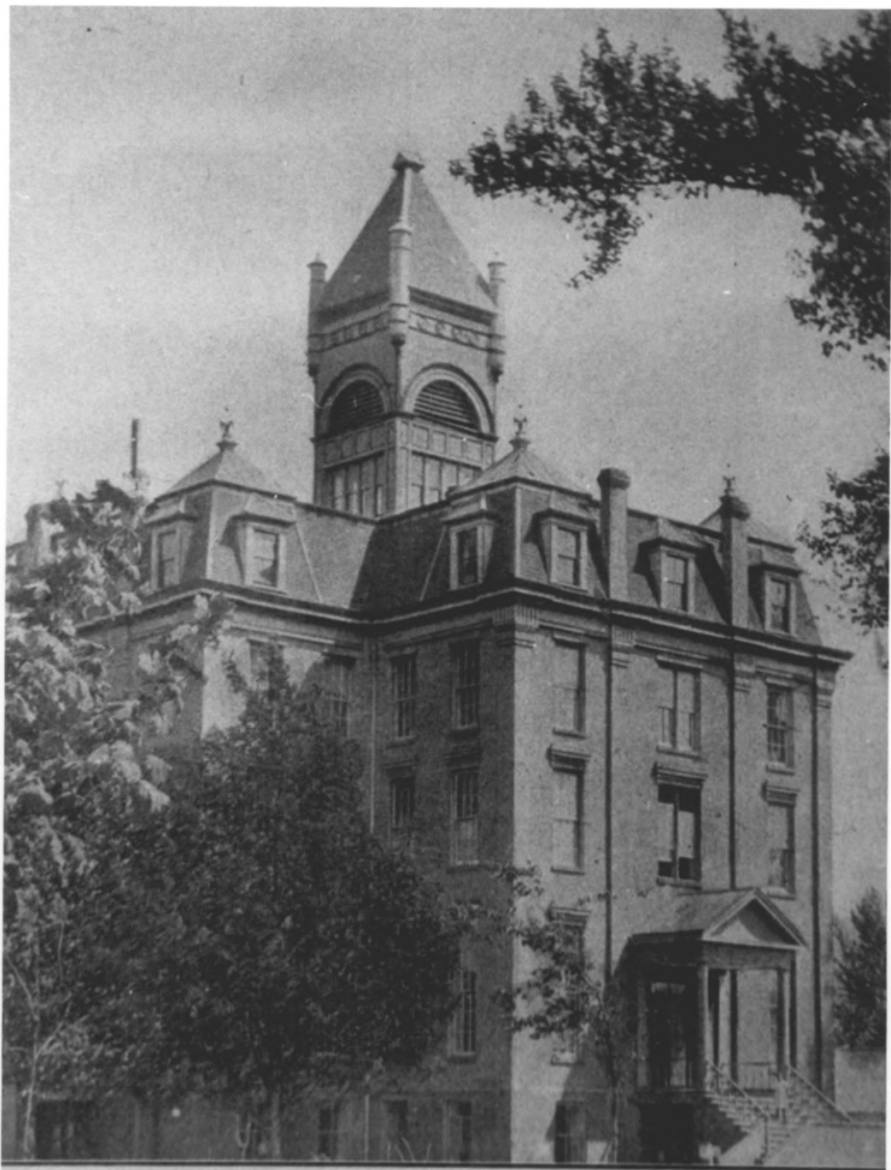

OREGON INSTITUTE & WALLER HALL

IN
1868

PROPERTY OF THE NATIONAL REGISTER

NPS Number 11/20/75

Title: Waller Hall, Willamette Univ.
Maion Co, Oregon

Loc. _____

View from the northeast

The old Liberal Arts Building.

er Hall once had a different tower!

PROPERTY OF THE NATIONAL REGISTER

NPS Number 11/20/75

Title: Waller Hall, Willamette Univ.
Marion Co., Oregon

Loc. View from the northeast

UNITED STATES DEPARTMENT OF THE INTERIOR
NATIONAL PARK SERVICE