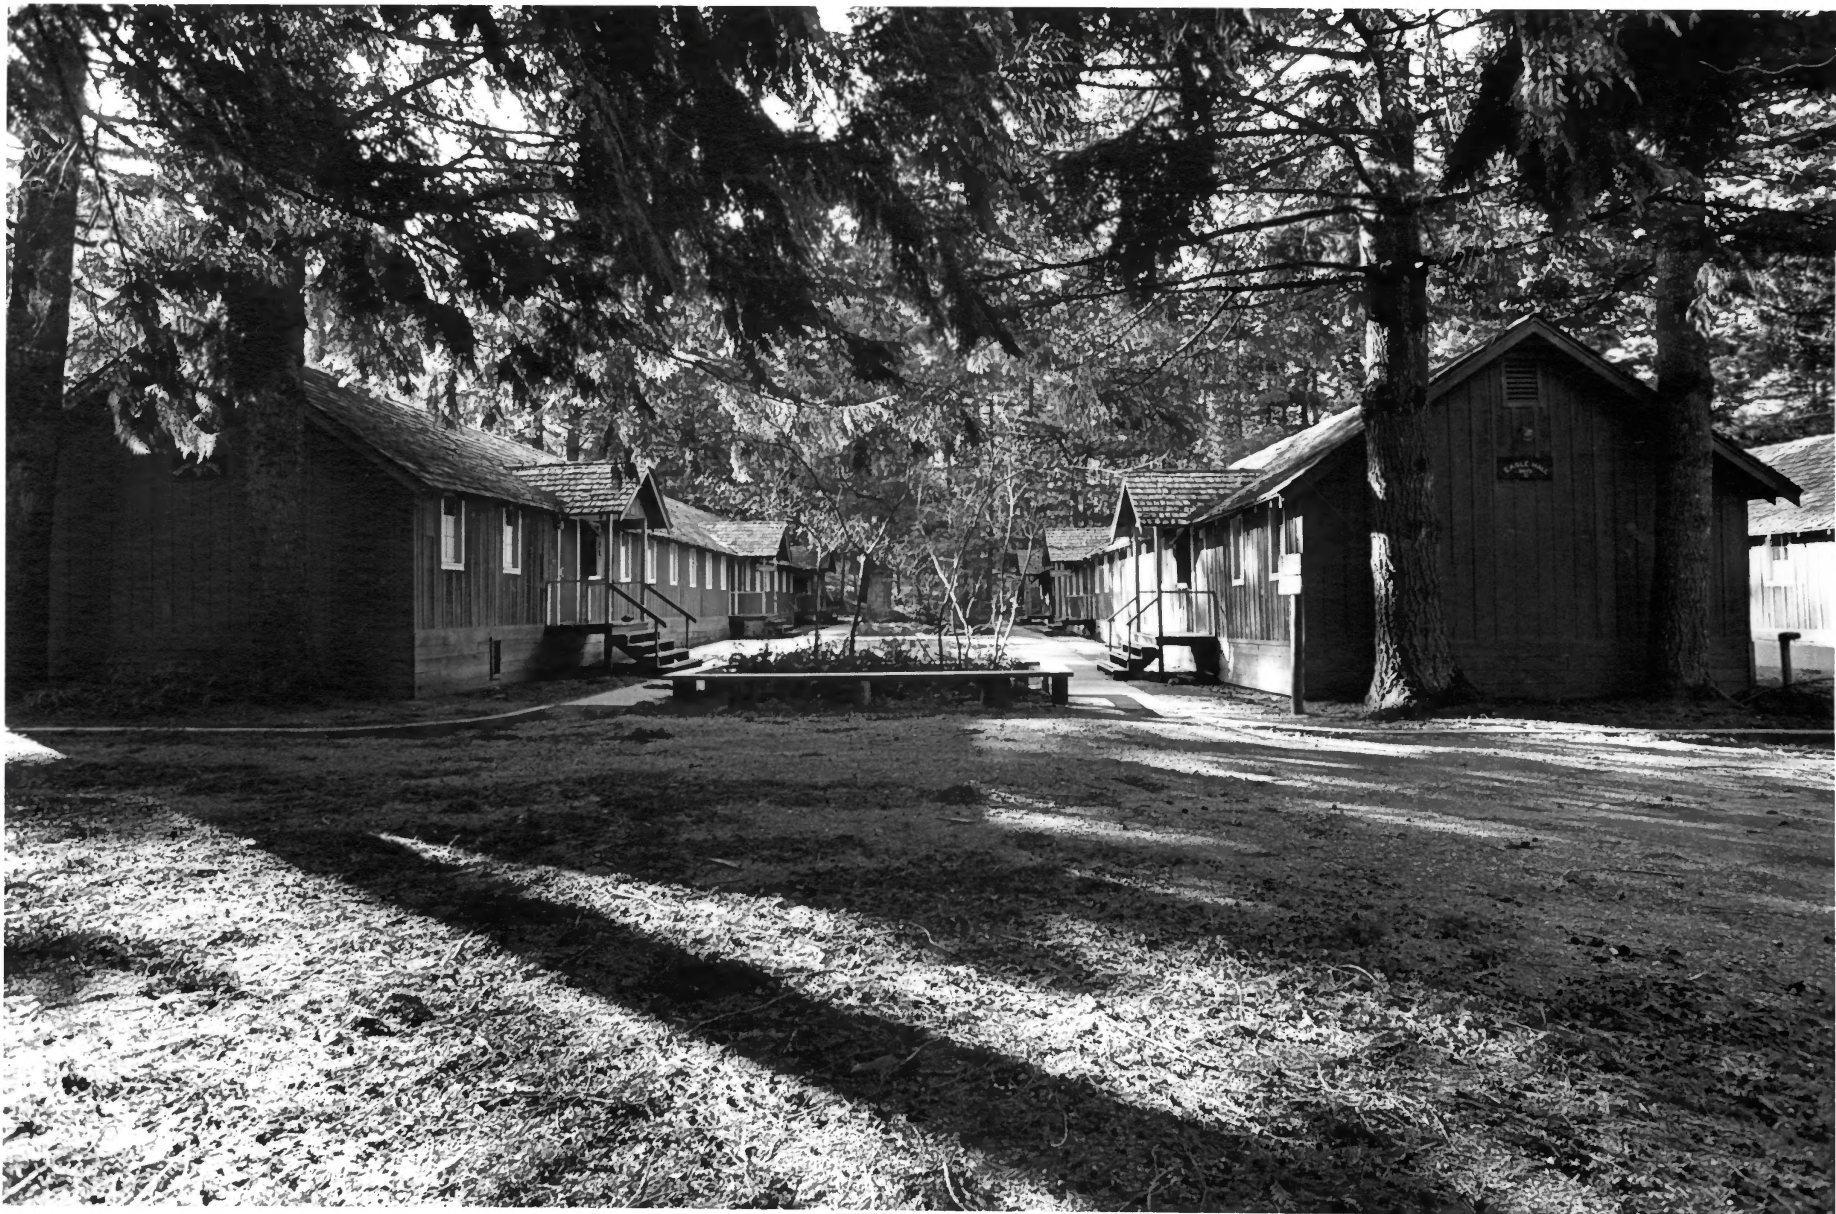

CCC CAMP NORTH BEND:

King Co, WA
Photo 1

Site overview
L to R: Forest
Office,

Service Quarters, Garage, Commandant's Quarters,
Visitor's Center, kitchen, pool

CCC CAMP NORTH BEND : Site Overview
King Co., WA L to R: office, flagpole, barracks
Photo 2

CCC CAMP NORTH BEND: OFFICE

King Co. WA
Photo 3

CCC CAMP NORTH BEND: BARRACKS
KING Co. WA
P20 to 44

(dorus)

← COTTAGE
← LAVATORIES

CCC CAMP NORTH BEND : BARRACKS
King Co, WA
P18 to 5 (dorms)

CCC CAMP NORTH BEND : DINING HALL (E. ENTRANCE)