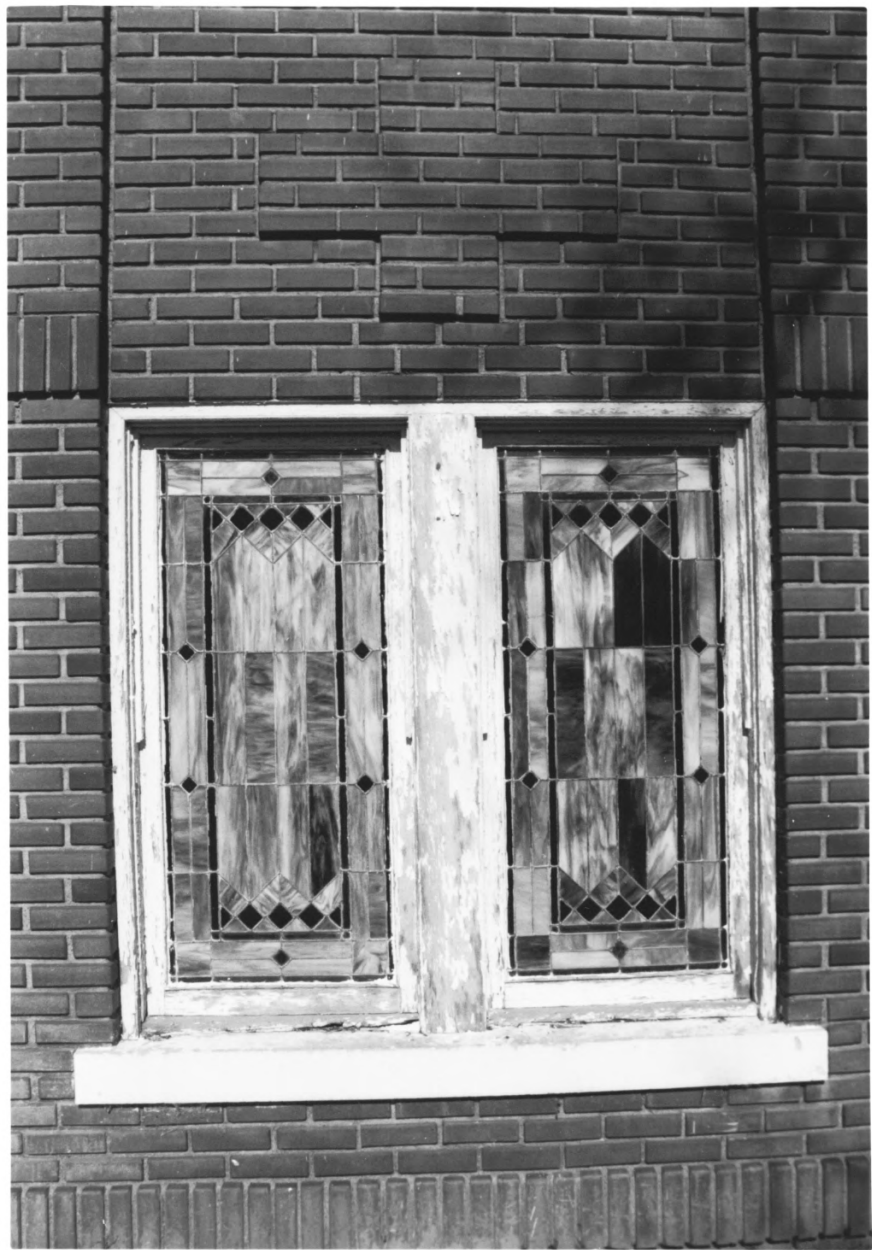

North elevation, Facing South Southeast

4/10

Cherokee Friends church
Alfalfa County, Ok

Jim Gabbert

6/23/04

SAPO

West elevation, Facing East

5/10