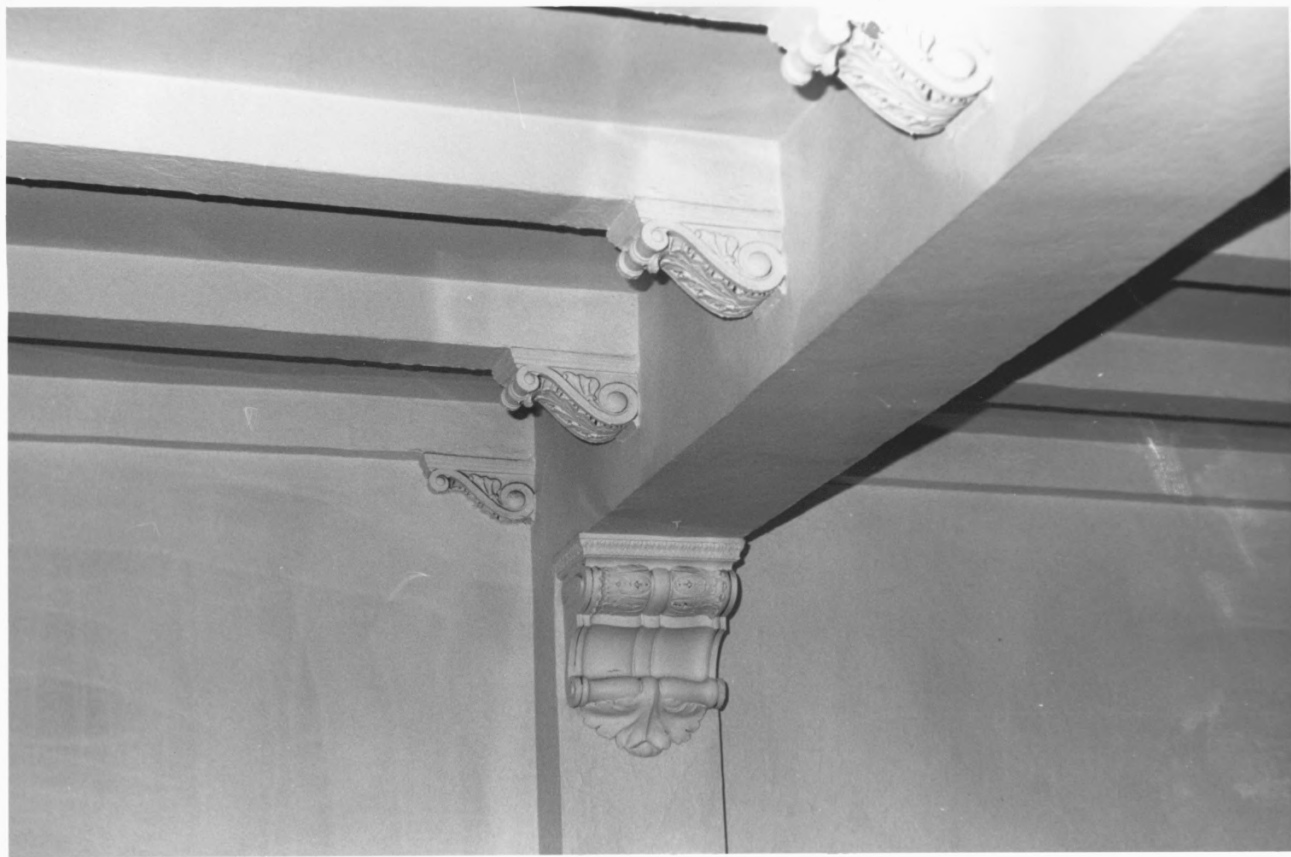

Diaga Inn

Chanute, Kansas

Martha Hagedorn - Krass

October, 1989

Kansas State Historical Society

Ceiling Details/Dining room

30 of 48

Neosho County