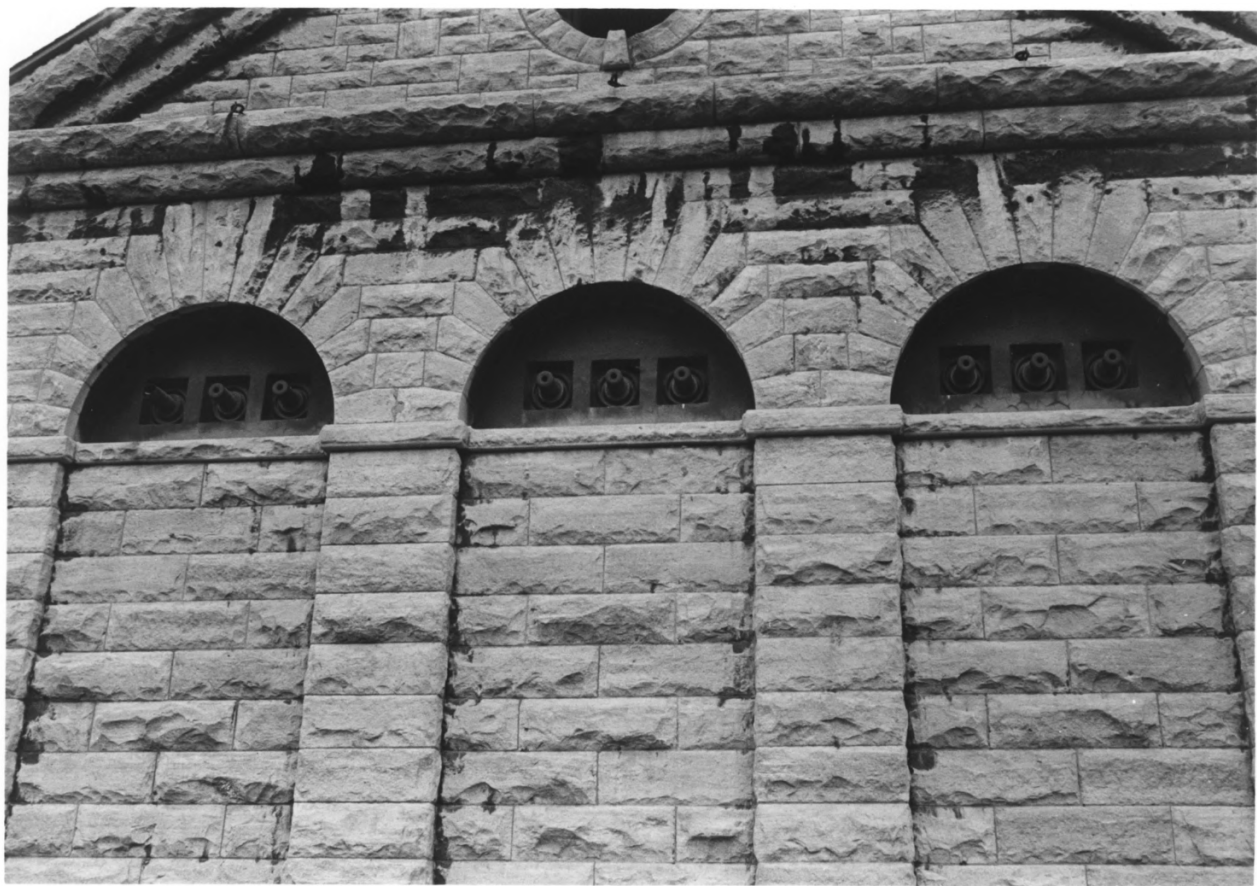

Adams Power Plant Transformer
House

Off 15th Street near Buffalo Avenue
Niagara Falls, New York

Photo No. 1

By: Ralph J. Christian, AASLH

Negative at: HSS, HCRS

Date: August 1978

View: From southwest, showing
southwest end and southeast facade.

Adams Power Plant Transformer
House

Off 15th Street near Buffalo Avenue
Niagara Falls, New York

Photo No. 2

By: Ralph J. Christian, AASLH

Negative at: HSS, HCRS

Date: August 1978

View: From southeast, showing
southeast facade and southwest end.

Adams Power Plant Transformer
House
Off 15th Street near Buffalo Avenue
Niagara Falls, New York

Photo No. 5

By: Ralph J. Christian, AASLH

Negative at: HSS, HCRS

Date: August 1978

View: From northeast, showing
northeast end.

Adams Power Plant Transformer
House

Off 15th Street near Buffalo Avenue
Niagara Falls, New York

Photo No. 6

By: Ralph J. Christian, AASLH

Negative at: HSS, HCRS

Date: August 1978

View: From southeast, showing "get-
aways" on southeast facade.