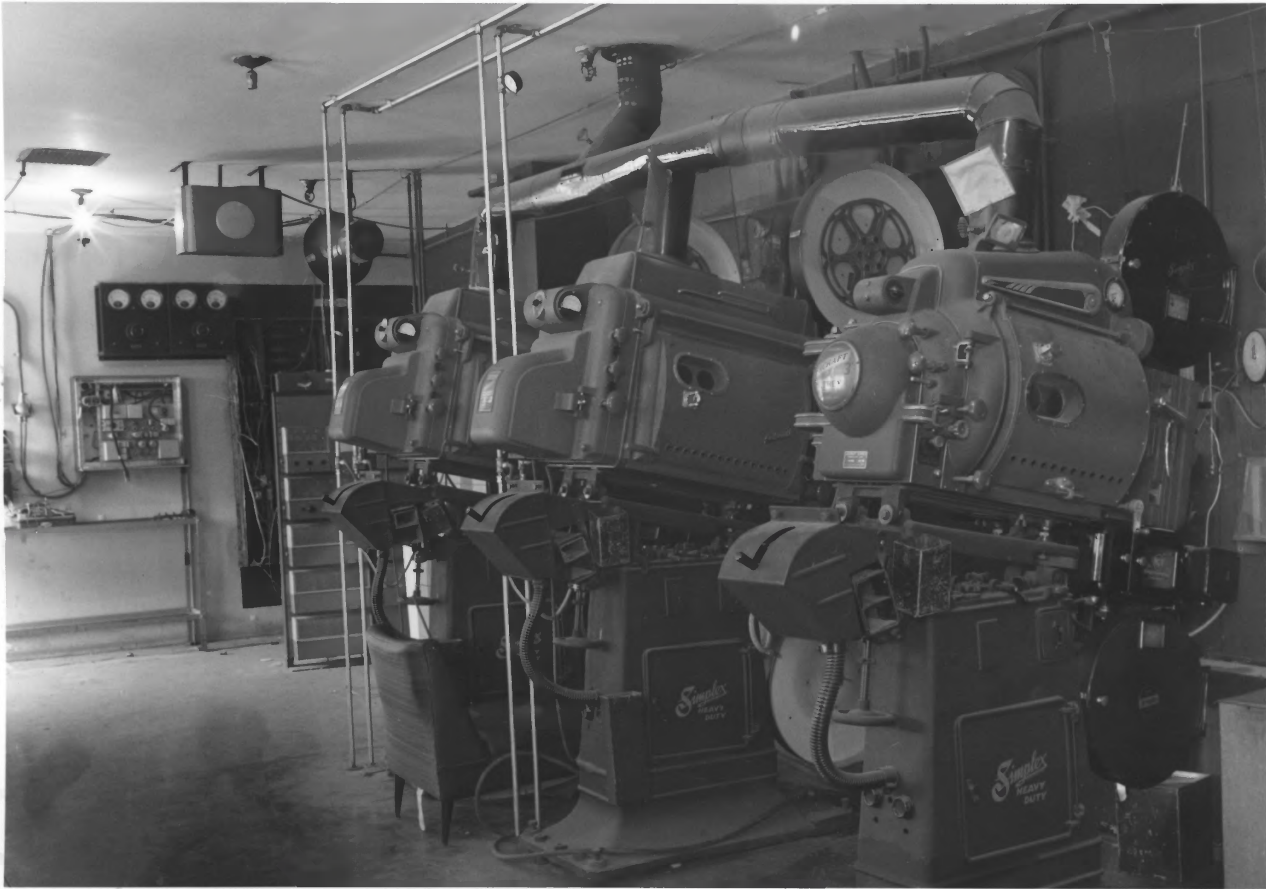

Denny Whitney; photographer

Date of photo; 7,7 1977

Neg. 7959 W. Herndon Fresno

dressing rm. down str. under
stage. #17

21 NOV 18 1977

FRESNO County FEB 23 1978

Warnors Theatre Fresno Ca.

Denny Whitney; photographer