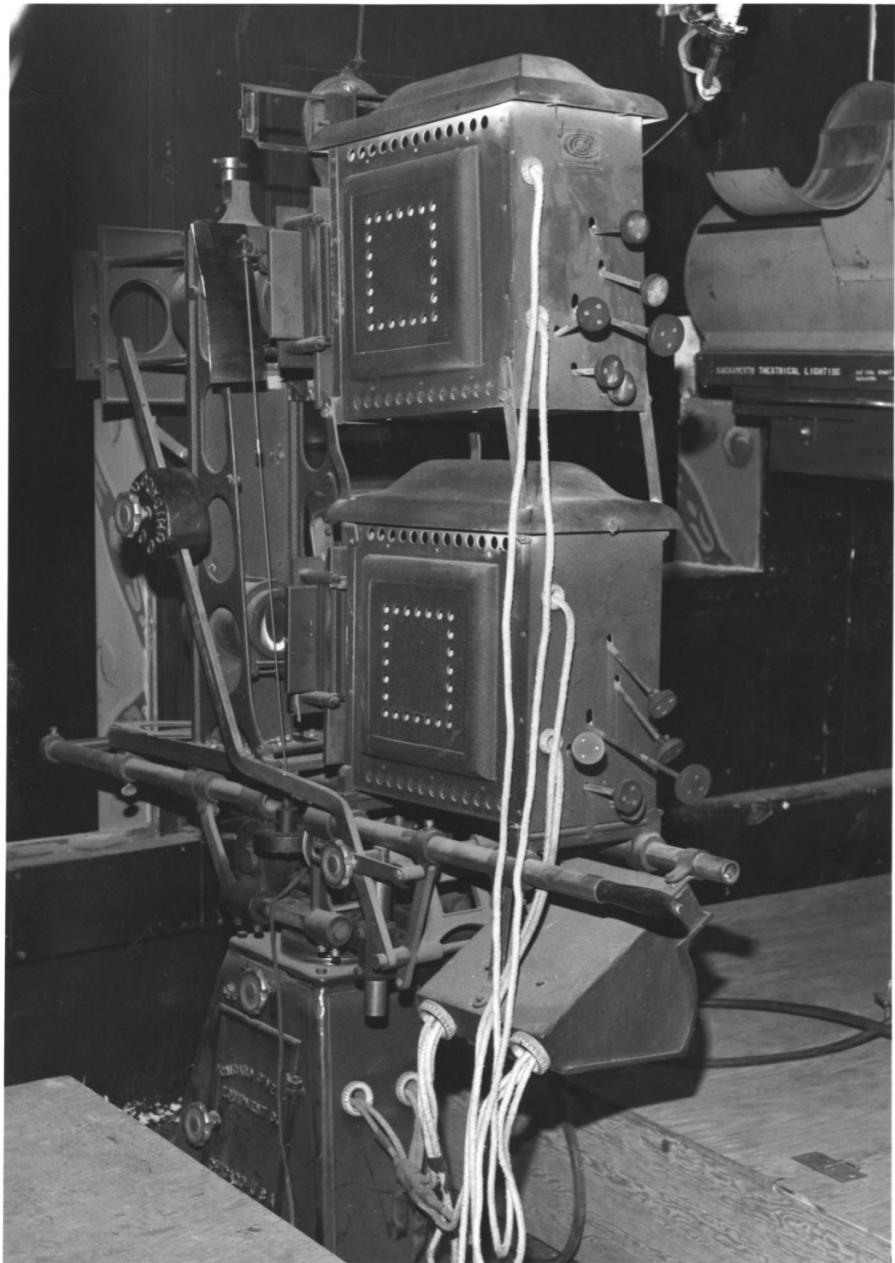

Warnors Theatre Fresno Ca.

Denny Whitney; Photographer

Date of photo; 7,7, 1977

Neg. 7959 W. Herndon Fresno

Old slide projector in projec-
tion room #19

g21 NOV 18 1977

FRESNO County

NOV 18 1977