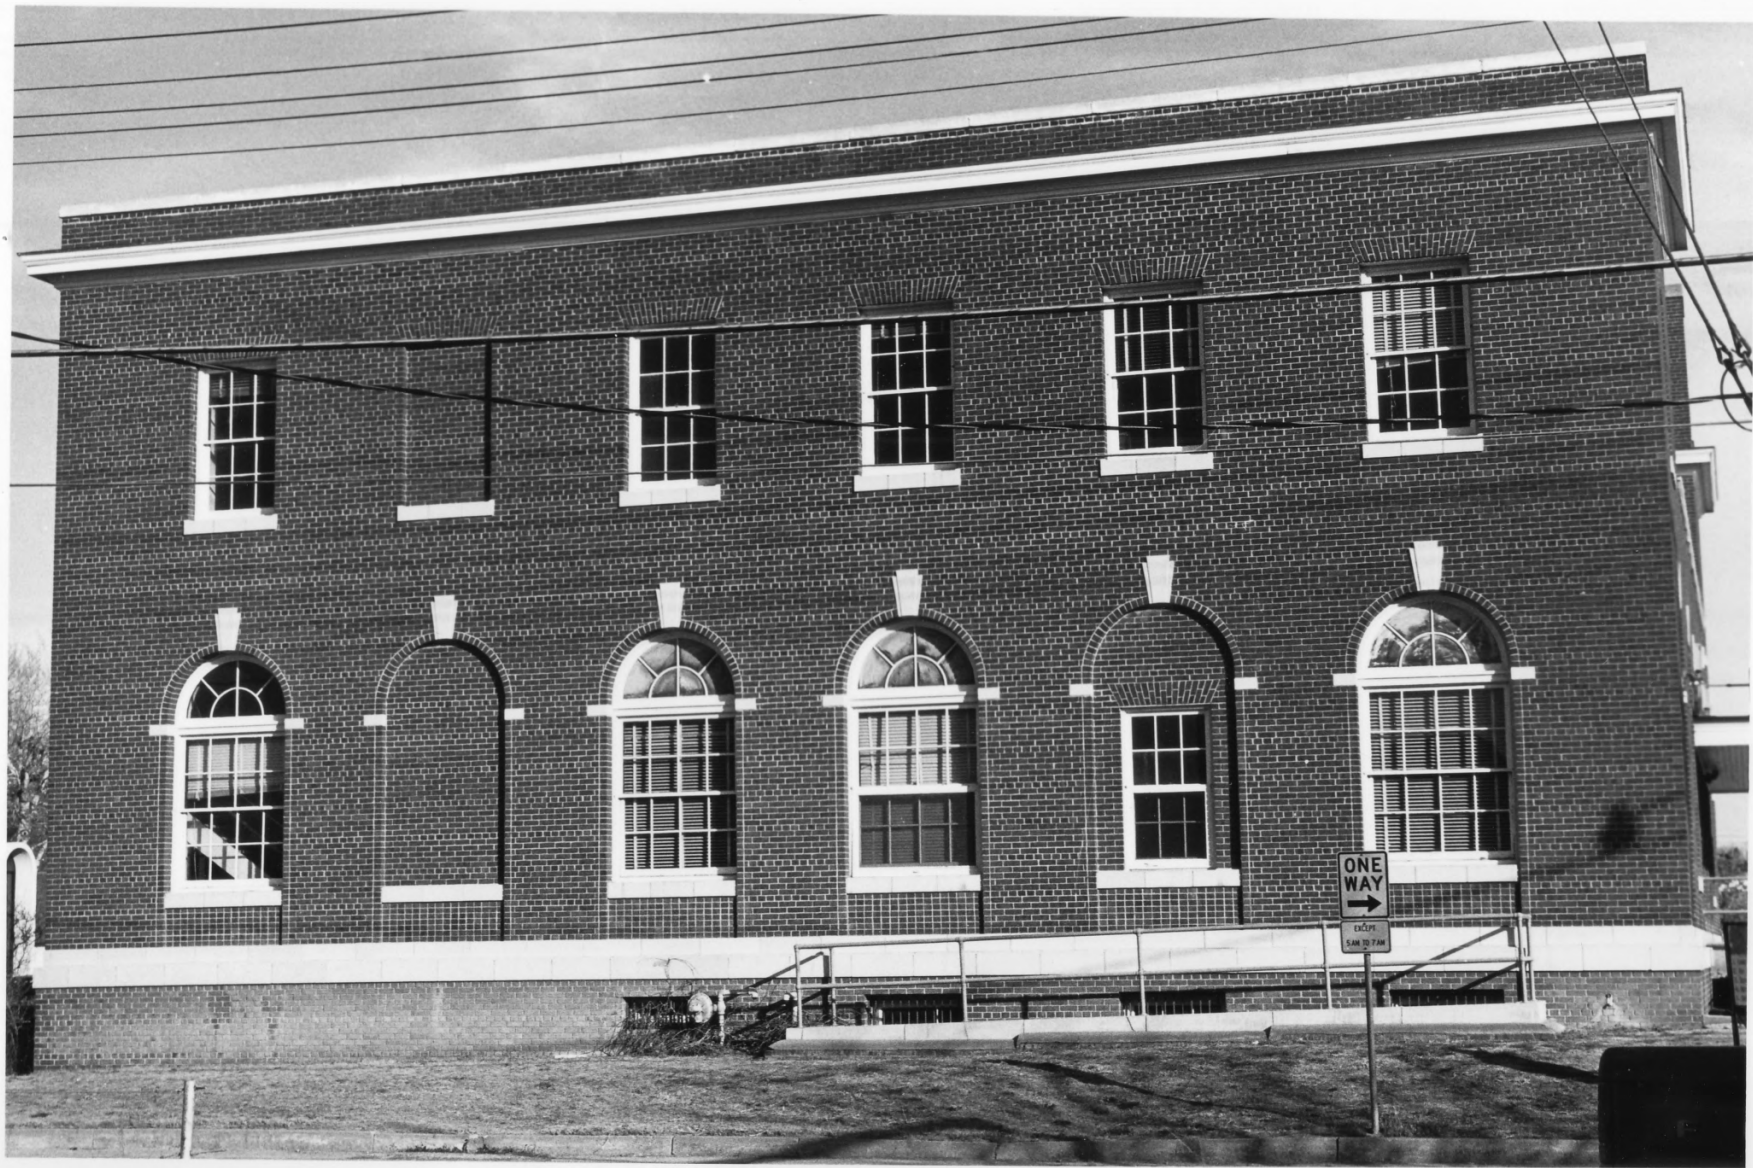

NSITS 8901/3:3

PROPERTY NAME: UNITED STATES POST OFFICE
SCOTTSBLUFF, NE

PHOTOGRAPHER: RUSSELL COLBY

DATE OF PHOTO: JANUARY 23, 1989

LOCATION OF NEGATIVES: NEBRASKA STATE HISTORICAL SOCIETY
LINCOLN, NE

PHOTO # 1 - LOOKING SOUTHEAST
OF ?

②
956

NS1+S 8901/3: 1

PROPERTY NAME: UNITED STATES POST OFFICE
SCOTT'S BLUFF, NE

PHOTOGRAPHER: RUSSELL COLBY
DATE OF PHOTO: JANUARY 23, 1989

LOCATION OF NEGATIVES: NEBRASKA STATE HISTORICAL SOCIETY
LINCOLN, NE

PHOTO #2 - LOOKING WEST
OF 7

②
956

NSHS 8901/3 ; 7

PROPERTY NAME: UNITED STATES POST OFFICE
SCOTTSBLUFF, NE

PHOTOGRAPHER: RUSSELL COLBY

DATE OF PHOTO: JANUARY 23, 1989

LOCATION OF NEGATIVES: NEBRASKA STATE HISTORICAL SOCIETY
LINCOLN, NE

PHOTO #3 - LOOKING EAST
OF 7

NSHS 8901/3:10

PROPERTY NAME: UNITED STATES POST OFFICE
SCOTTSBLUFF, NE

PHOTOGRAPHER: RUSSELL COLBY

LOCATION OF NEGATIVES: NEBRASKA STATE HISTORICAL SOCIETY
LINCOLN, NE

PHOTO #4 - OF 7 - LOOKING NORTHWEST