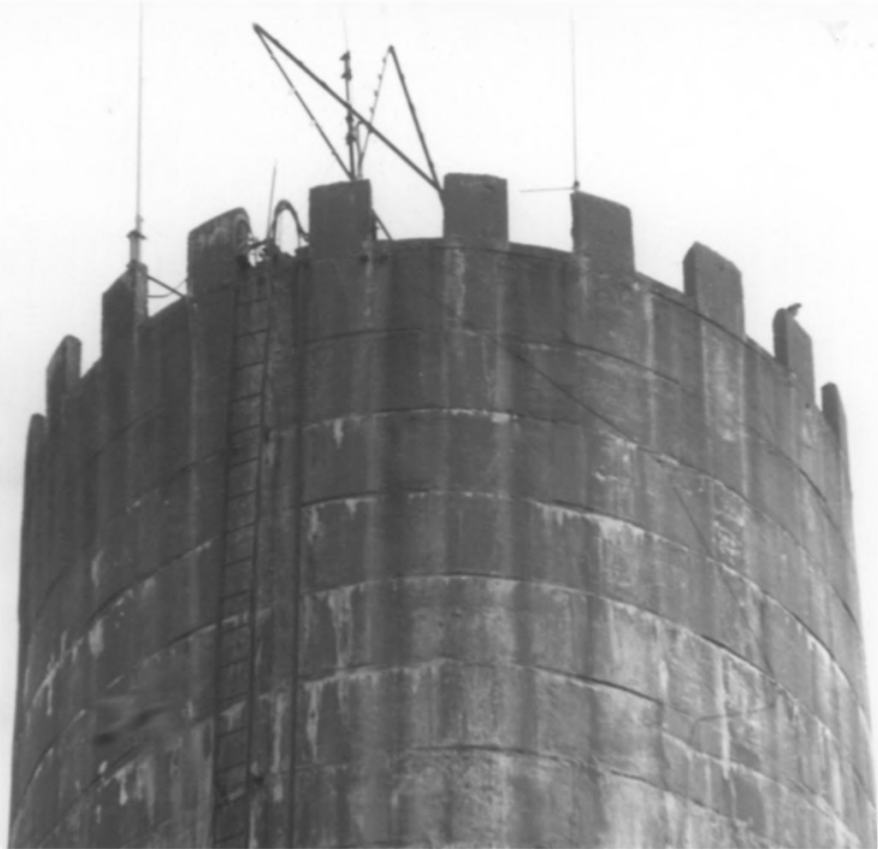

South elevation

Belton Standpipe

Anderson County, S.C.

Hurley E. Badders, Jan. 15, 1987

Pendleton District Historical
& Recreational Commission,

Pendleton, S.C.

North elevation, detail of
door at base

Belton Standpipe