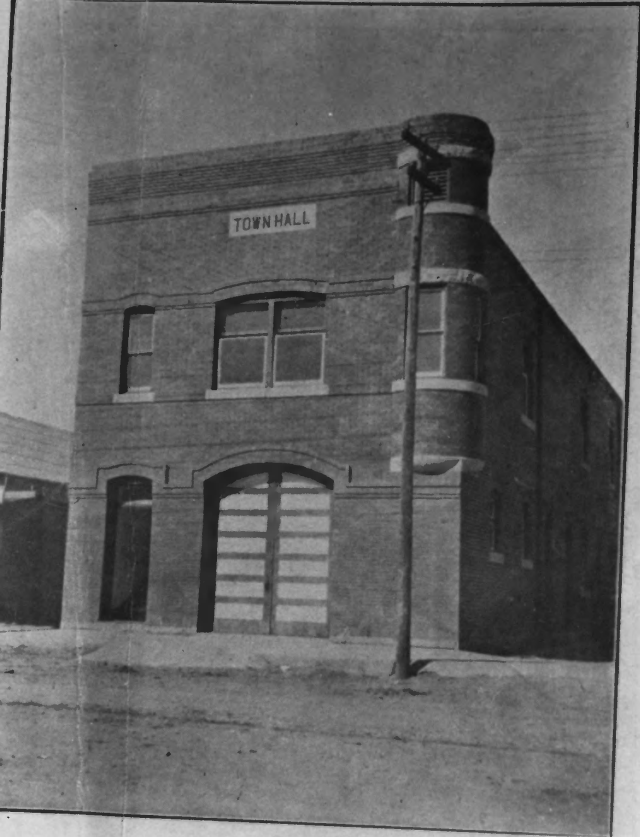

Monte Vista Historic Dist.  
Rio Grande County, CO

Hi-COUNTRY STEAK HOUSE  
&  
Pirates Cave

*Seafood.*

ENTRANCE

DAY LIGHT  
OPEN 5:00

~~CORRELL-DUNKER Candy Kitchen~~ (#10)

PHOTO ②

Monte Vista Historic Dist.  
Rio Grande County, CO