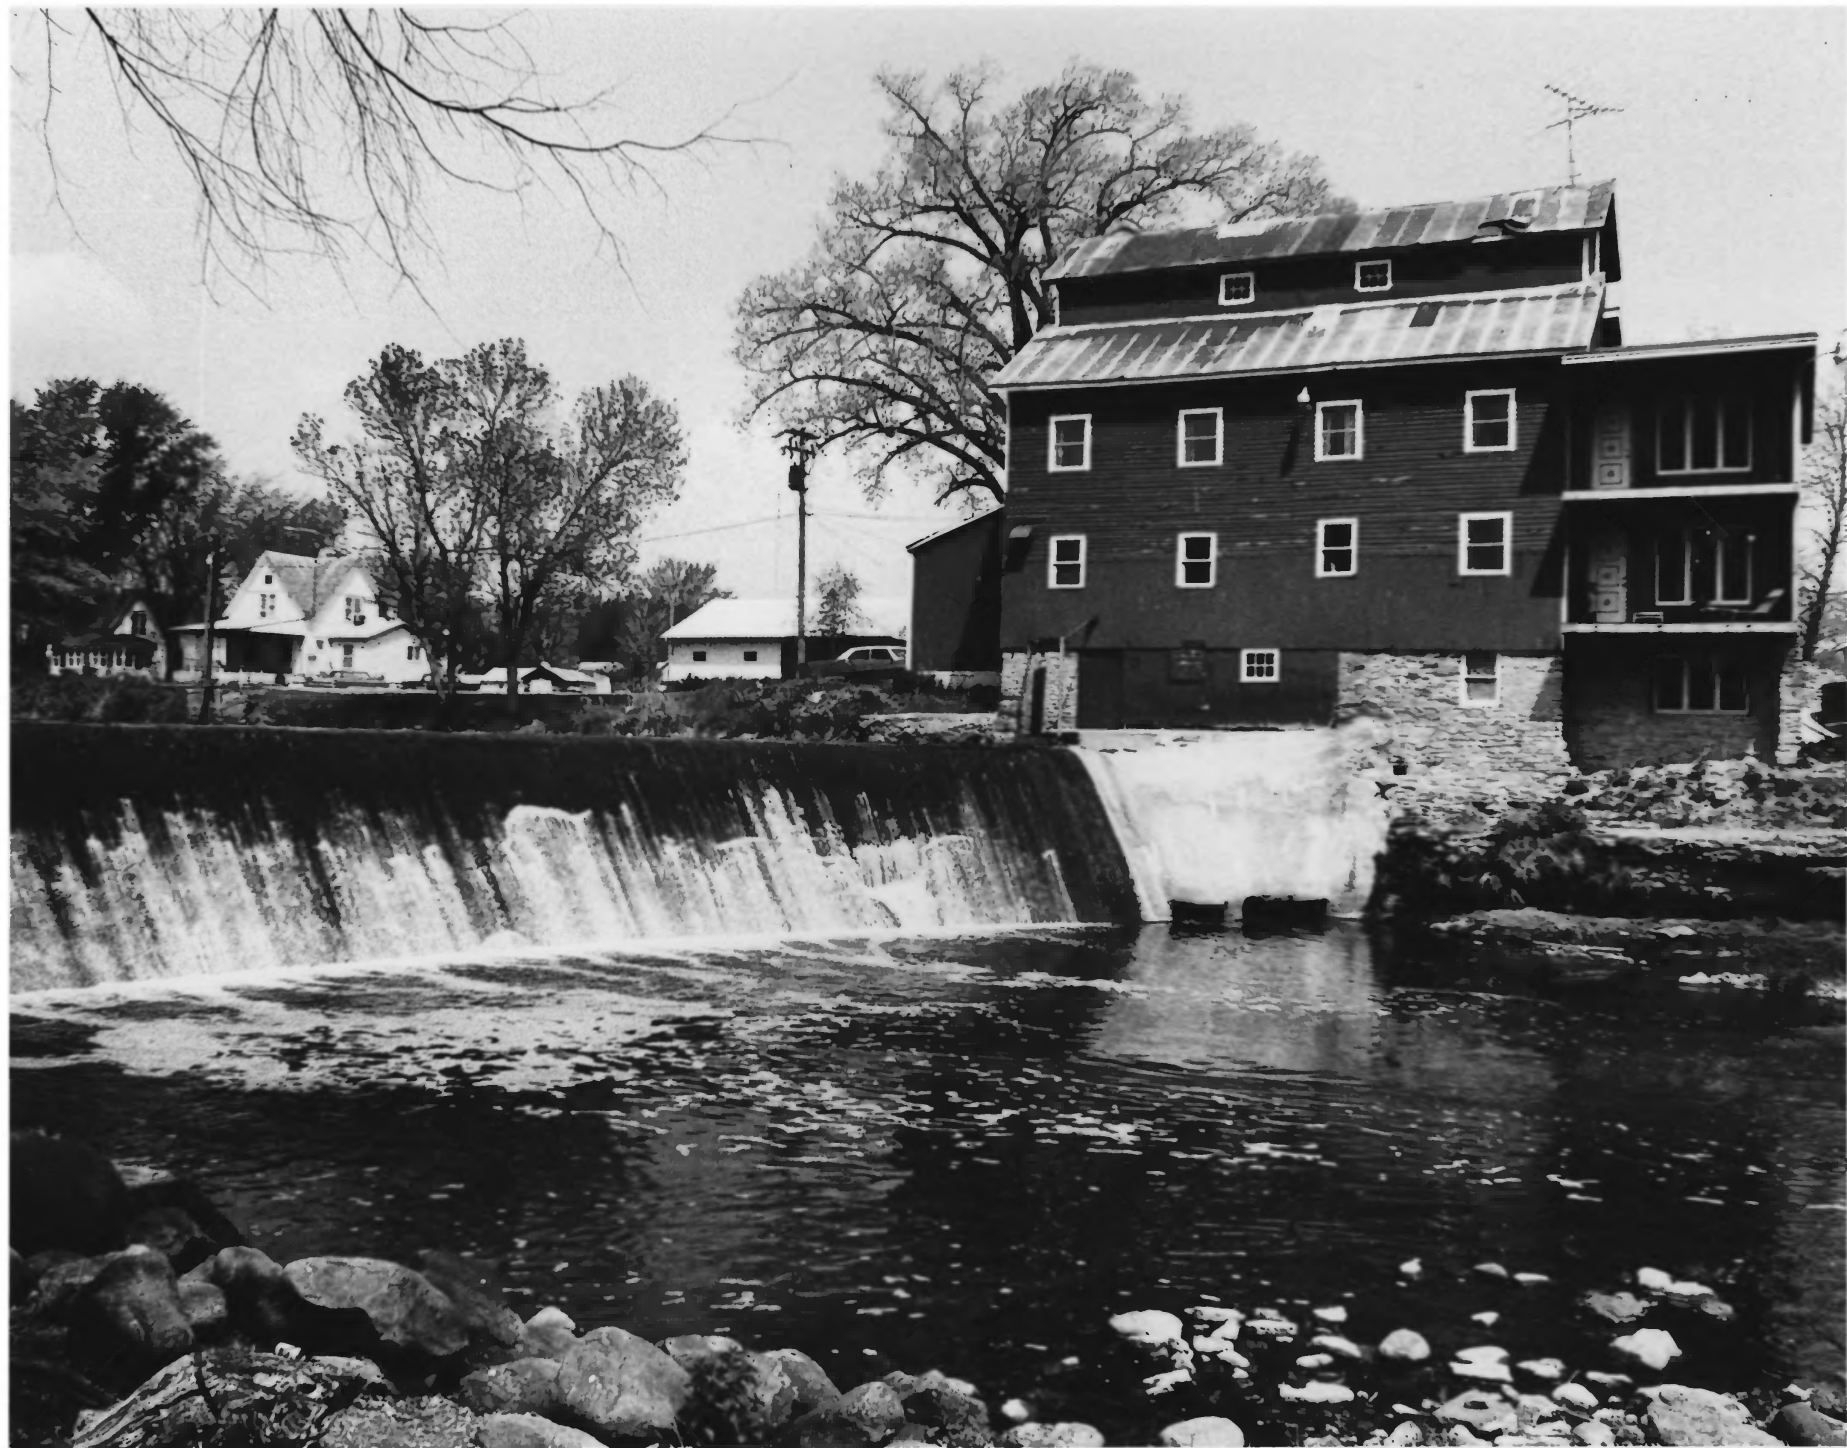

Coca-Cola
THE 4 R'S CAFE

PARALLEL
PARKING

EMO 7528

Rhodes Mill

Fertile, Worth County, Iowa

Credit: James Petersburg

Date: May 1977

Neg. at: Halverson, Fertile IA

View: looking west along Main
Street

NOV 24 1978 MAY 30 1978

Rhodes Mill

Fertile, Worth Co., Iowa

Credit: James Petersburg

Date: May 1977

Neg. at: Halverson, Fertile, IA

View: looking northeast

NOV 24 1978 MAY 30 1978

Rhodes Mill

Fertile, Worth Co., Iowa

Credit: James Petersburg

Date: May 1977

Neg. at: Halverson, Fertile, IA

View: looking north, taken from
park on south bank of river

NOV 24 1978