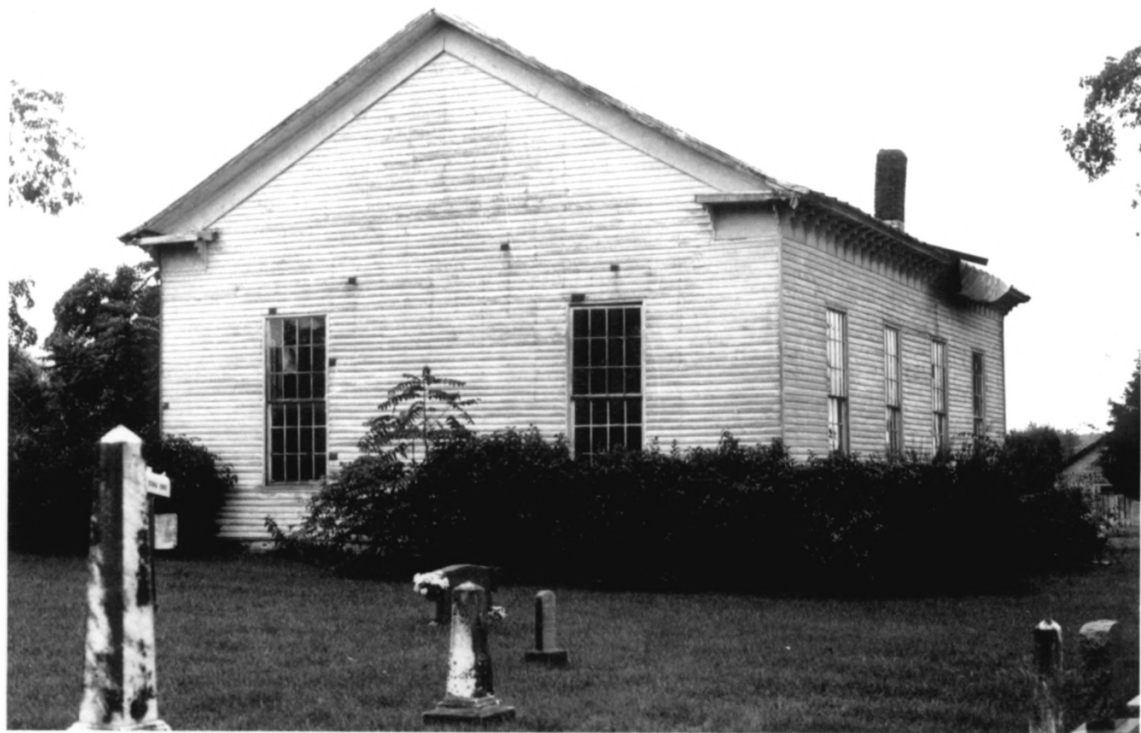

#8

LEMMON'S CHURCH
PORTERSVILLE, IND.
JOHN J. FIERST

11 AUG 91

737 W 8TH ST; JASPER, IN 47546
SOUTH VIEW - CAMERA POINTING NORTH

#9

LEMMON'S CHURCH
PORTERSVILLE, IND
JOHN J. FIERST

6 NOV 91

737 W 8TH ST; JASPER, IND 47546
NORTH VIEW - CAMERA POINTING SOUTH EAST