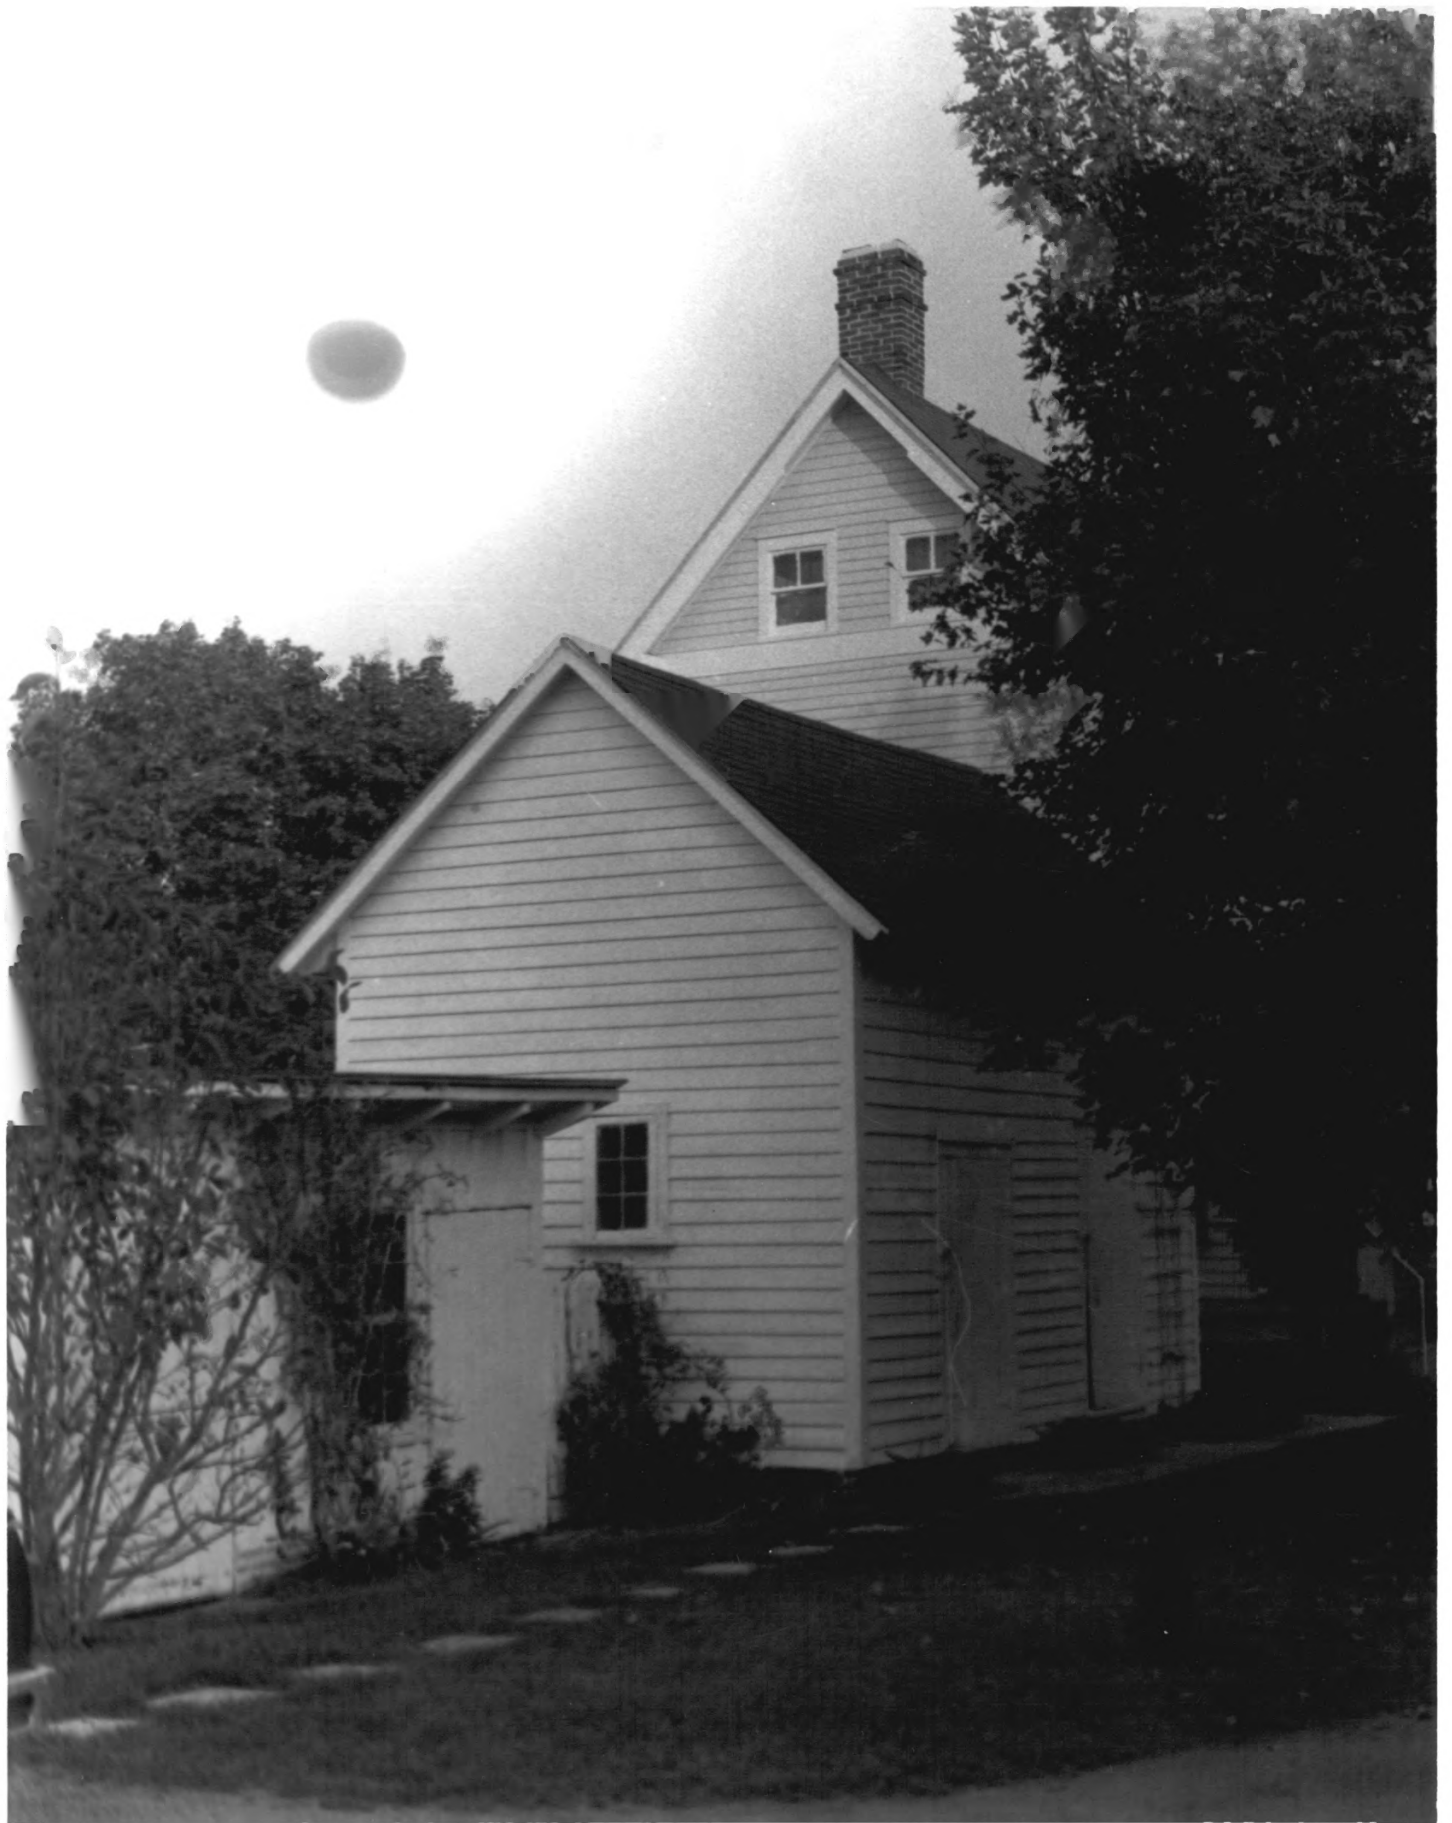

Perry-Shockley House

Front view of house.

No. 1 of 12

Sept. 1984

Photographer: Dick Carter
Location of Neg.: Delaware
Bureau of Archaeology and
Historic Preservation

Perry-Shockley House

View of south side front.

No. 2 of 12

Sept. 1984

Photographer: Dick Carter
Location of Neg.: Delaware
Bureau of Archaeology and
Historic Preservation

Perry-Shockley House

View of south side rear.

No. 3 of 12

Sept. 1984

Photographer: Dick Carter
Location of Neg.: Delaware
Bureau of Archaeology and
Historic Preservation

Perry-Shockley House

View of rear of house,
showing shed which housed
carbide lighting plant
and poultry house to the
rear.

No. 4 of 12

Sept. 1984

Photographer: Dick Carter
Location of Neg.: Delaware
Bureau of Archaeology and
Historic Preservation