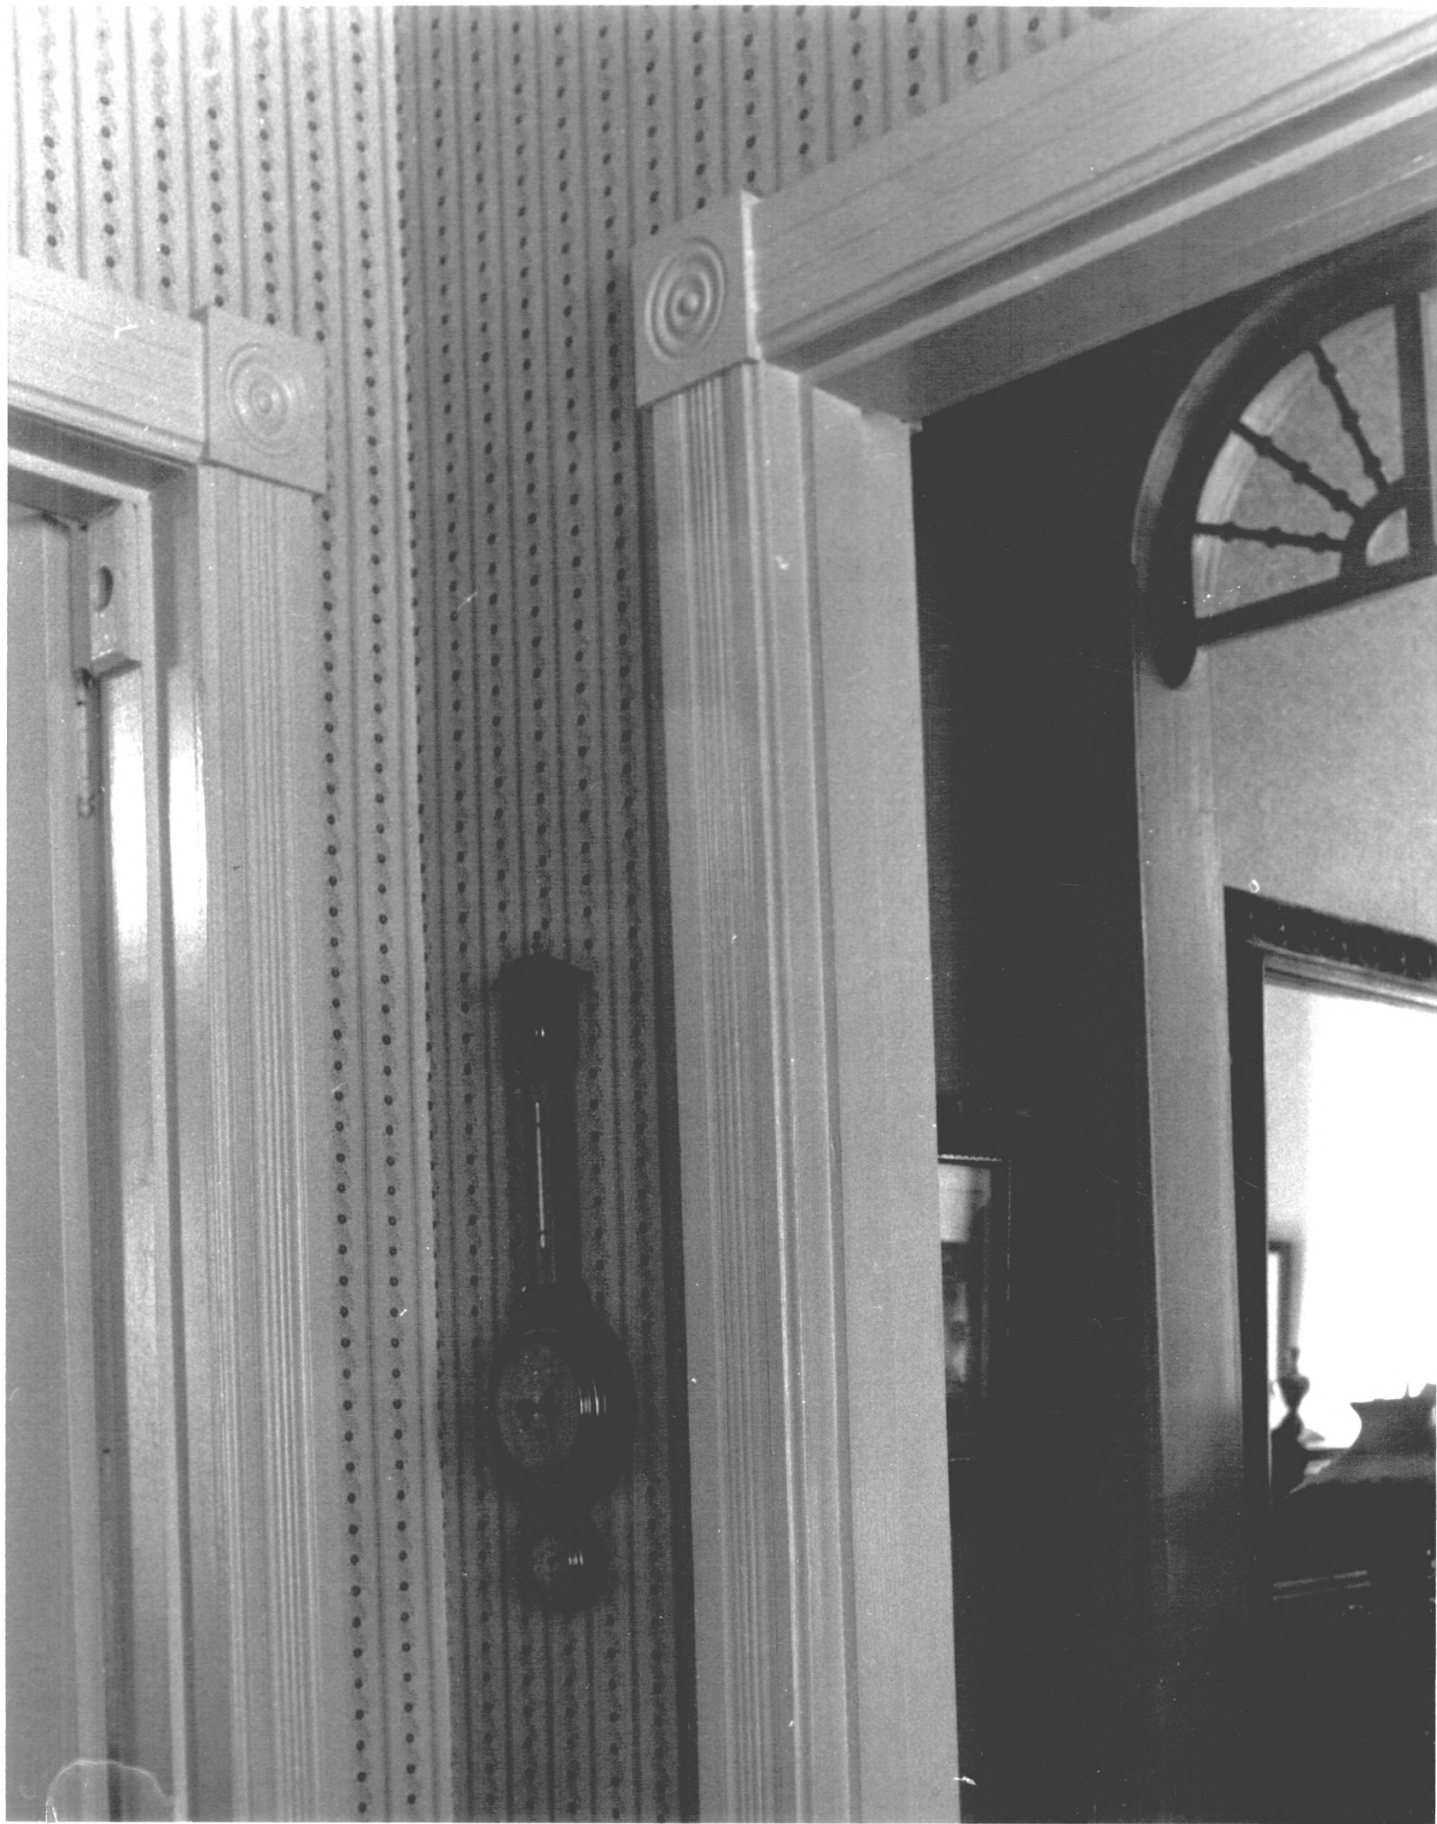

Perry-Shockley House

View of front parlor
fireplace and carved marble
mantel.

No. 6 of 12

Sept. 1984

Photographer: Dick Carter
Location of Neg.: Delaware
Bureau of Archaeology and
Historic Preservation

Perry-Shockley House

View from parlor into dining room showing double sliding doors and dining room mantelpiece.

No. 7 of 12

Sept. 1984

Photographer: Dick Carter
Location of Neg.: Delaware
Bureau of Archaeology and
Historic Preservation