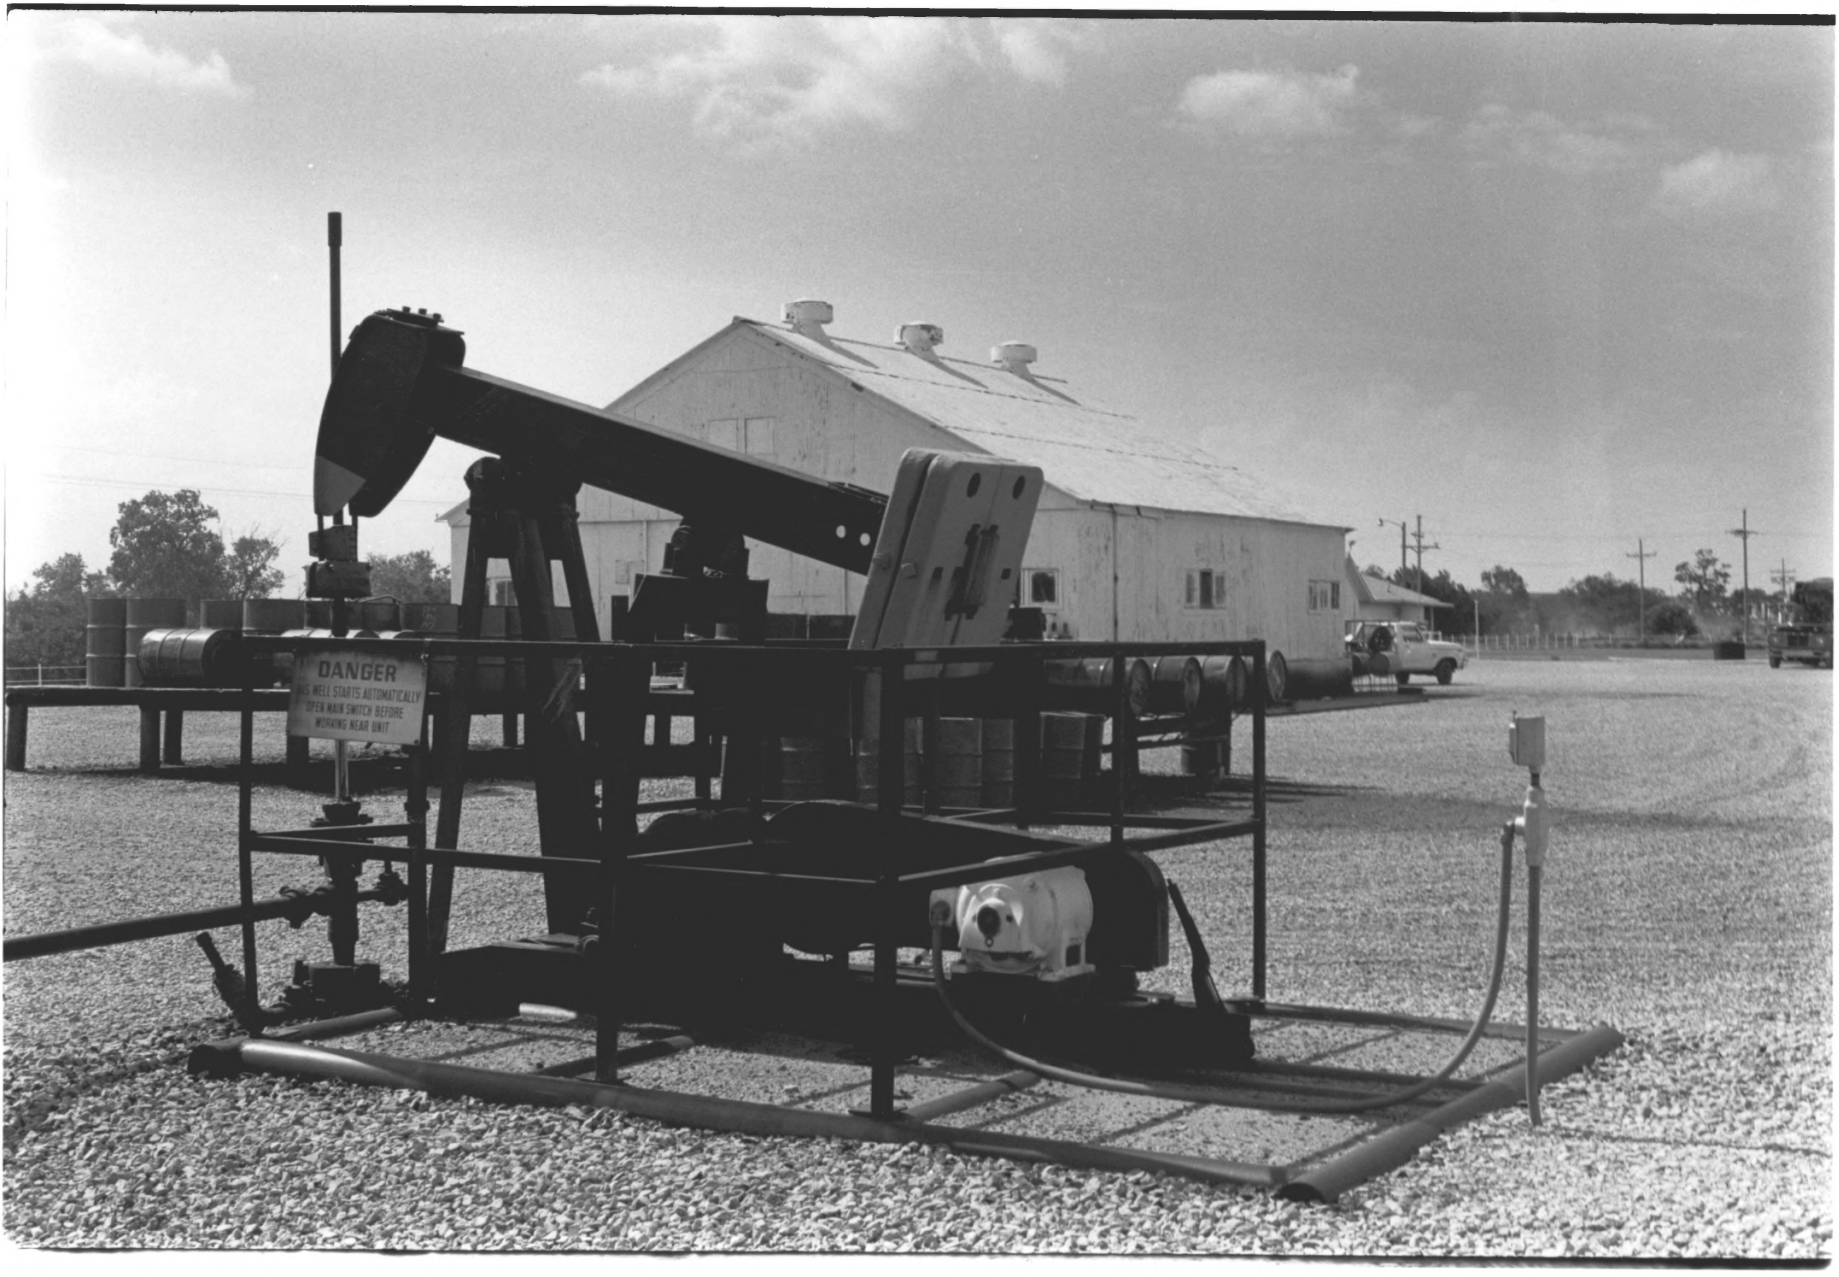

DANGER
THIS WELL STARTS AUTOMATICALLY
OPEN MAIN SWITCH BEFORE
WORKING NEAR UNIT

ARCO Oil and Gas Company
RICHARD E. HOY # 1
NE NE NE SEC. 25-22N-4W
GARFIELD COUNTY, OKLAHOMA

R. E. Hoy No. 1 Oil Well
Vicinity of Covington, Oklahoma
Bryan Brown
July, 1985
Department of Geography
Oklahoma State University
South Side-Facing North
Photo No. 1

DANGER
THIS WELL STARTS AUTOMATICALLY
OPEN MAIN SWITCH BEFORE
WORKING NEAR UNIT

R. E. Hoy No. 1 Oil Well
Vicinity of Covington, Oklahoma
Bryan Brown
July, 1985
Department of Geography
Oklahoma State University
North Side-Facing South
Photo No. 2