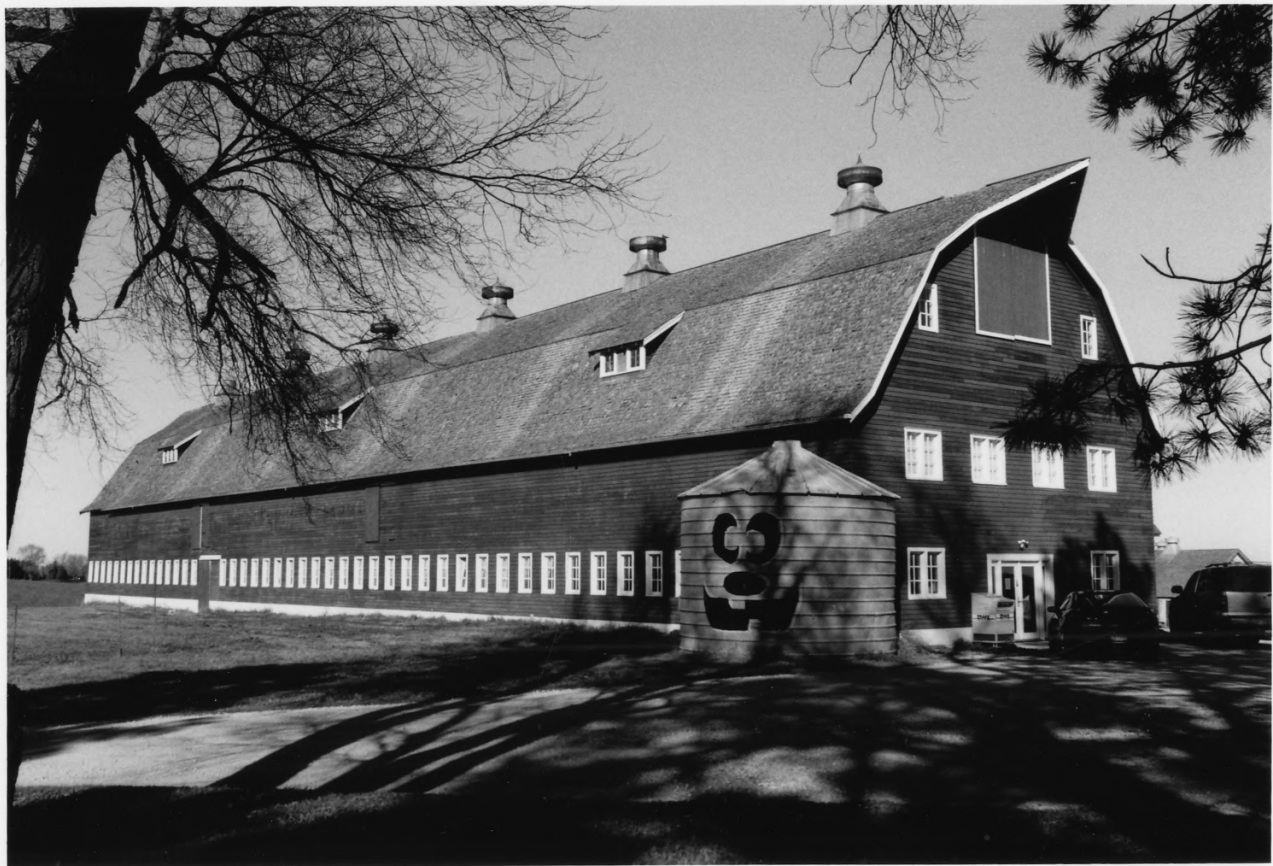

ACKERHURST-EPPERHURST DAIRY BARN

DOUGLAS COUNTY, NEBRASKA

JIM KRONCE

DEC 2001

NEBRASKA STATE HISTORIC PRESERVATION OFFICE

EXTERIOR VIEW OF BARN. VIEW IS SOUTHEAST

PHOTO 1 OF 4

ACKERHURST - UPPERHURST DAIRY BARN

DOUGLAS COUNTY NE

JIM KRANCE

DEC 2001

NEBRASKA STATE HISTORIC PRESERVATION OFFICE

EXTERIOR VIEW OF BARN, VIEW IS NORTHEAST.

PHOTO 2 of 6

ACKERHURST - EPPERHURST DAIRY BARN

DOUGLAS COUNTY, NEBRASKA

JIM KRANCE

DEC 2001

NEBRASKA STATE HISTORIC PRESERVATION OFFICE

EXTERIOR VIEW OF BARN, VIEW IS SOUTHWEST

PHOTO 3 OF 4

SICKERHURST - CIPPERHURST DAIRY BARN

DOUGLAS COUNTY, NEBRASKA

JIM KRONCE

DEC 2001

NEBRASKA STATE HISTORIC PRESERVATION OFFICE

INTERIOR VIEW OF FORMER MILKING FLOOR, VIEW NW

PHOTO 4 OF 6

ACKERHURST - EPPERHURST Dairy Barn
DOUGLAS COUNTY, NEBRASKA

JIM KRANCE

DEC 2001

NEBRASKA STATE HISTORIC PRESERVATION OFFICE