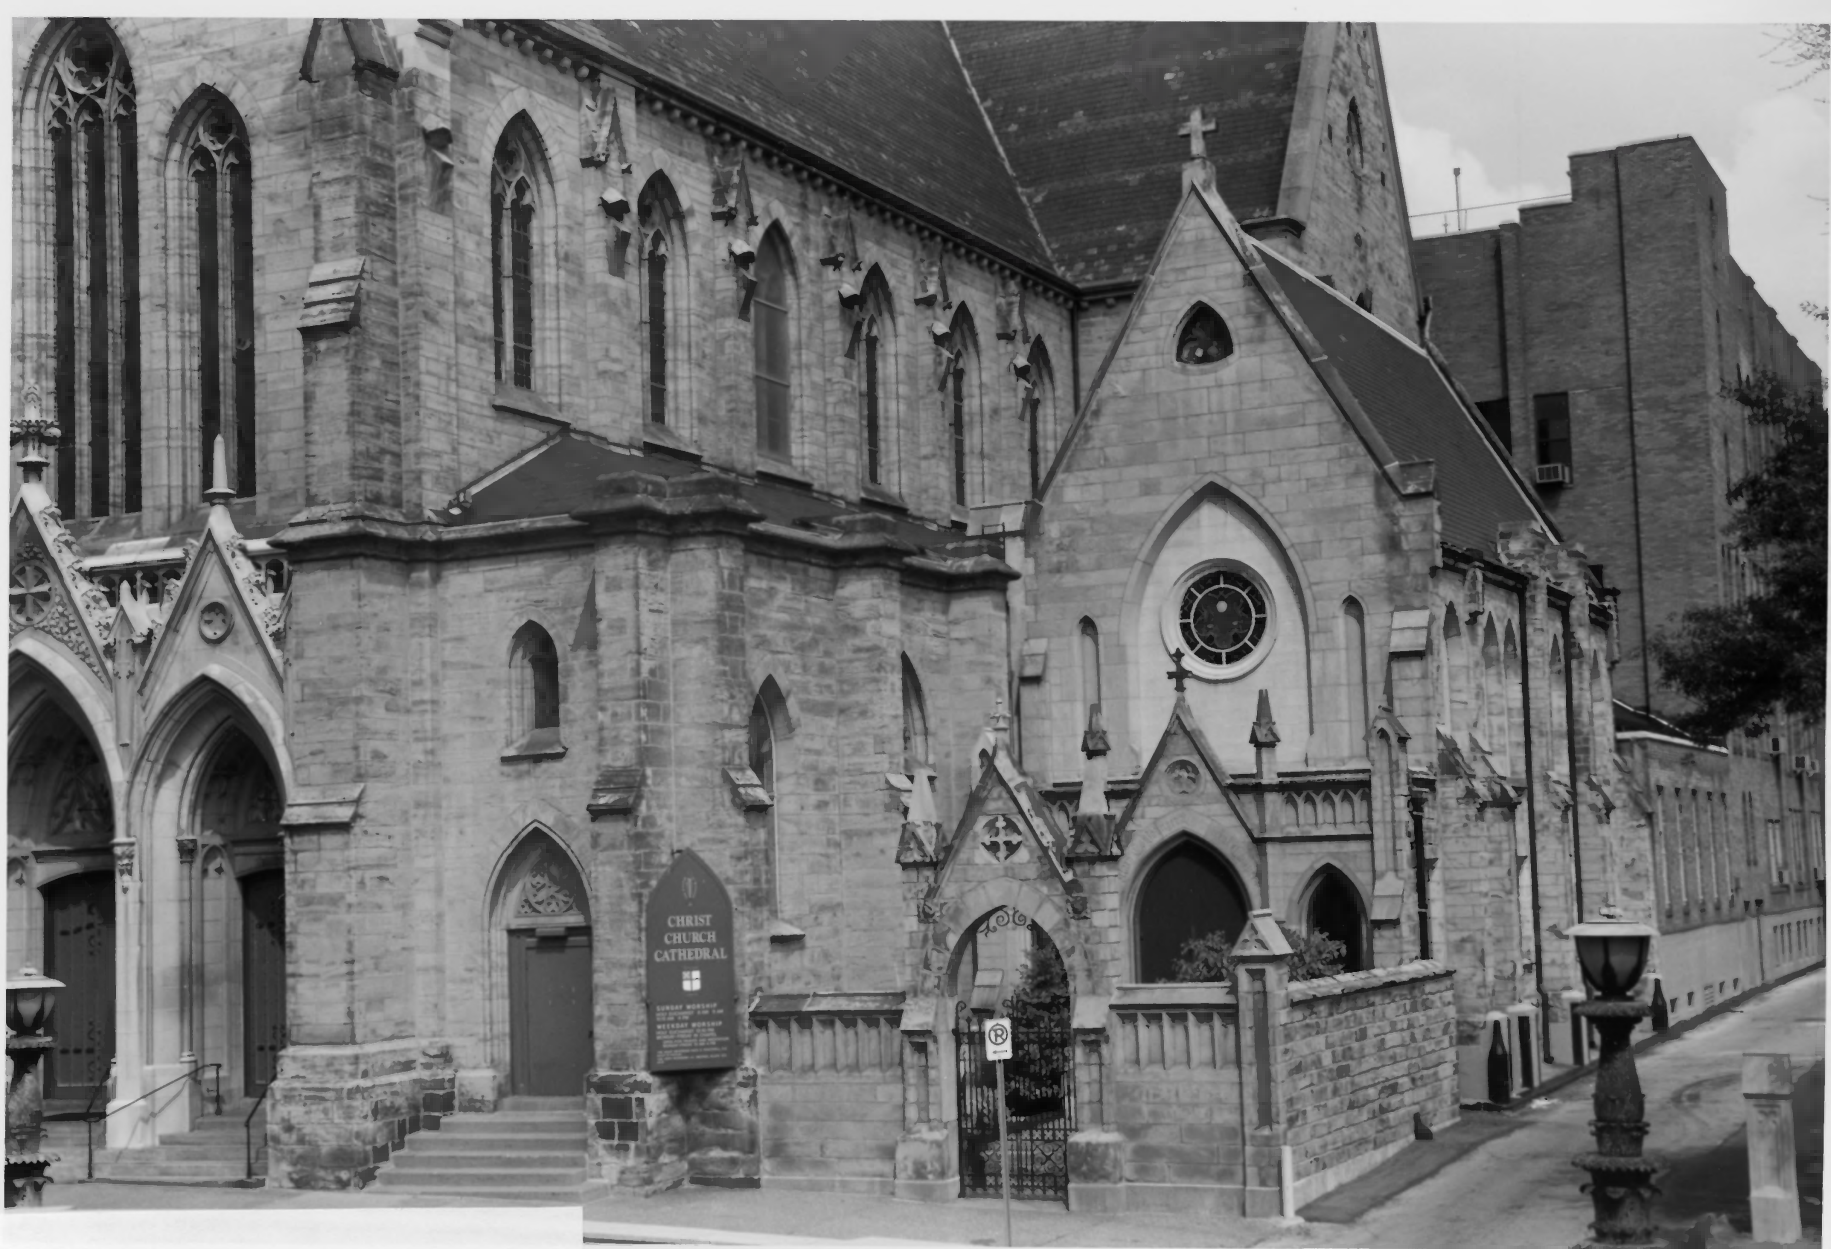

CHRIST CHURCH CATHEDRAL
St. Louis, Missouri
Main Facade from West
Photo: Quinta Scott, 1988

CHRIST CHURCH CATHEDRAL
St. Louis, Missouri
View from Northwest
Photo: Quinta Scott, 1988

CHRIST CHURCH CATHEDRAL
St. Louis, Missouri
Chapel from Southwest
Photo: Quinta Scott, 1988

CHRIST CHURCH CATHEDRAL
St. Louis, Missouri
North transept & tower, Tuttle
memorial in background
Photo: Quinta Scott, 1988

CHRIST CHURCH CATHEDRAL
St. Louis, Missouri
View of complex from southeast
Photo: Quinta Scott, 1988