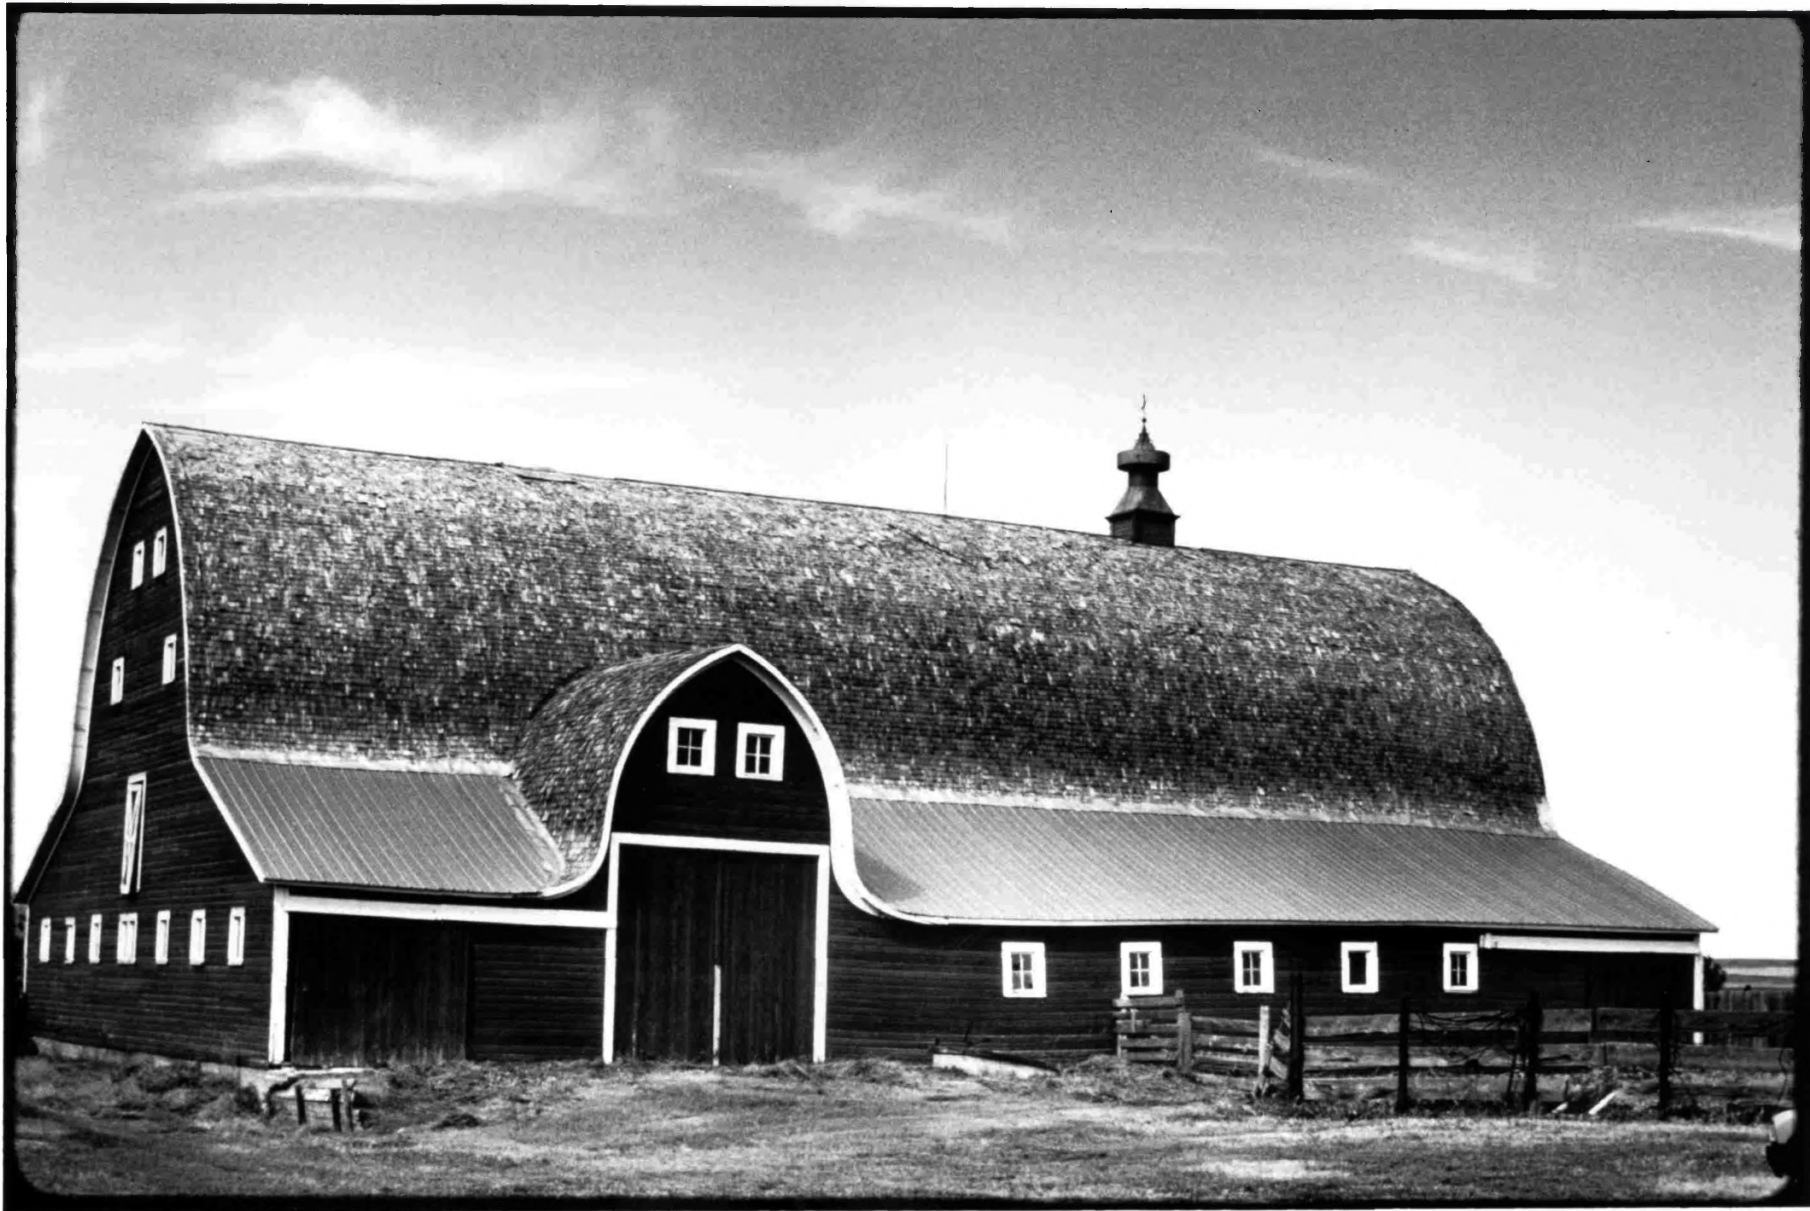

LOUIS REHM BARN, CIRCA 1917

HEBRON, NORTH DAKOTA

PHOTOGRAPHER UNKNOWN

1917

ARMIN REHM / STATE HISTORICAL SOCIETY OF ND

FACING NE

#1

CONSTRUCTION OF L REHM BARN

LOUIS REHM BARN, 1917

HEBRON, NORTH DAKOTA

PHOTOGRAPHER UNKNOWN

1917

ARMIN REHM / STATE HISTORICAL SOCIETY OF ND

FACING NE

#2

LOUIS REHM BARN

HEBRON VICINITY, NORTH DAKOTA

LAUREN MCCROSKEY

AUG. 1992

STATE HISTORICAL SOCIETY OF ND

FACING NE

#3

LOUIS REHM BARN

HEBRON VICINITY, NORTH DAKOTA