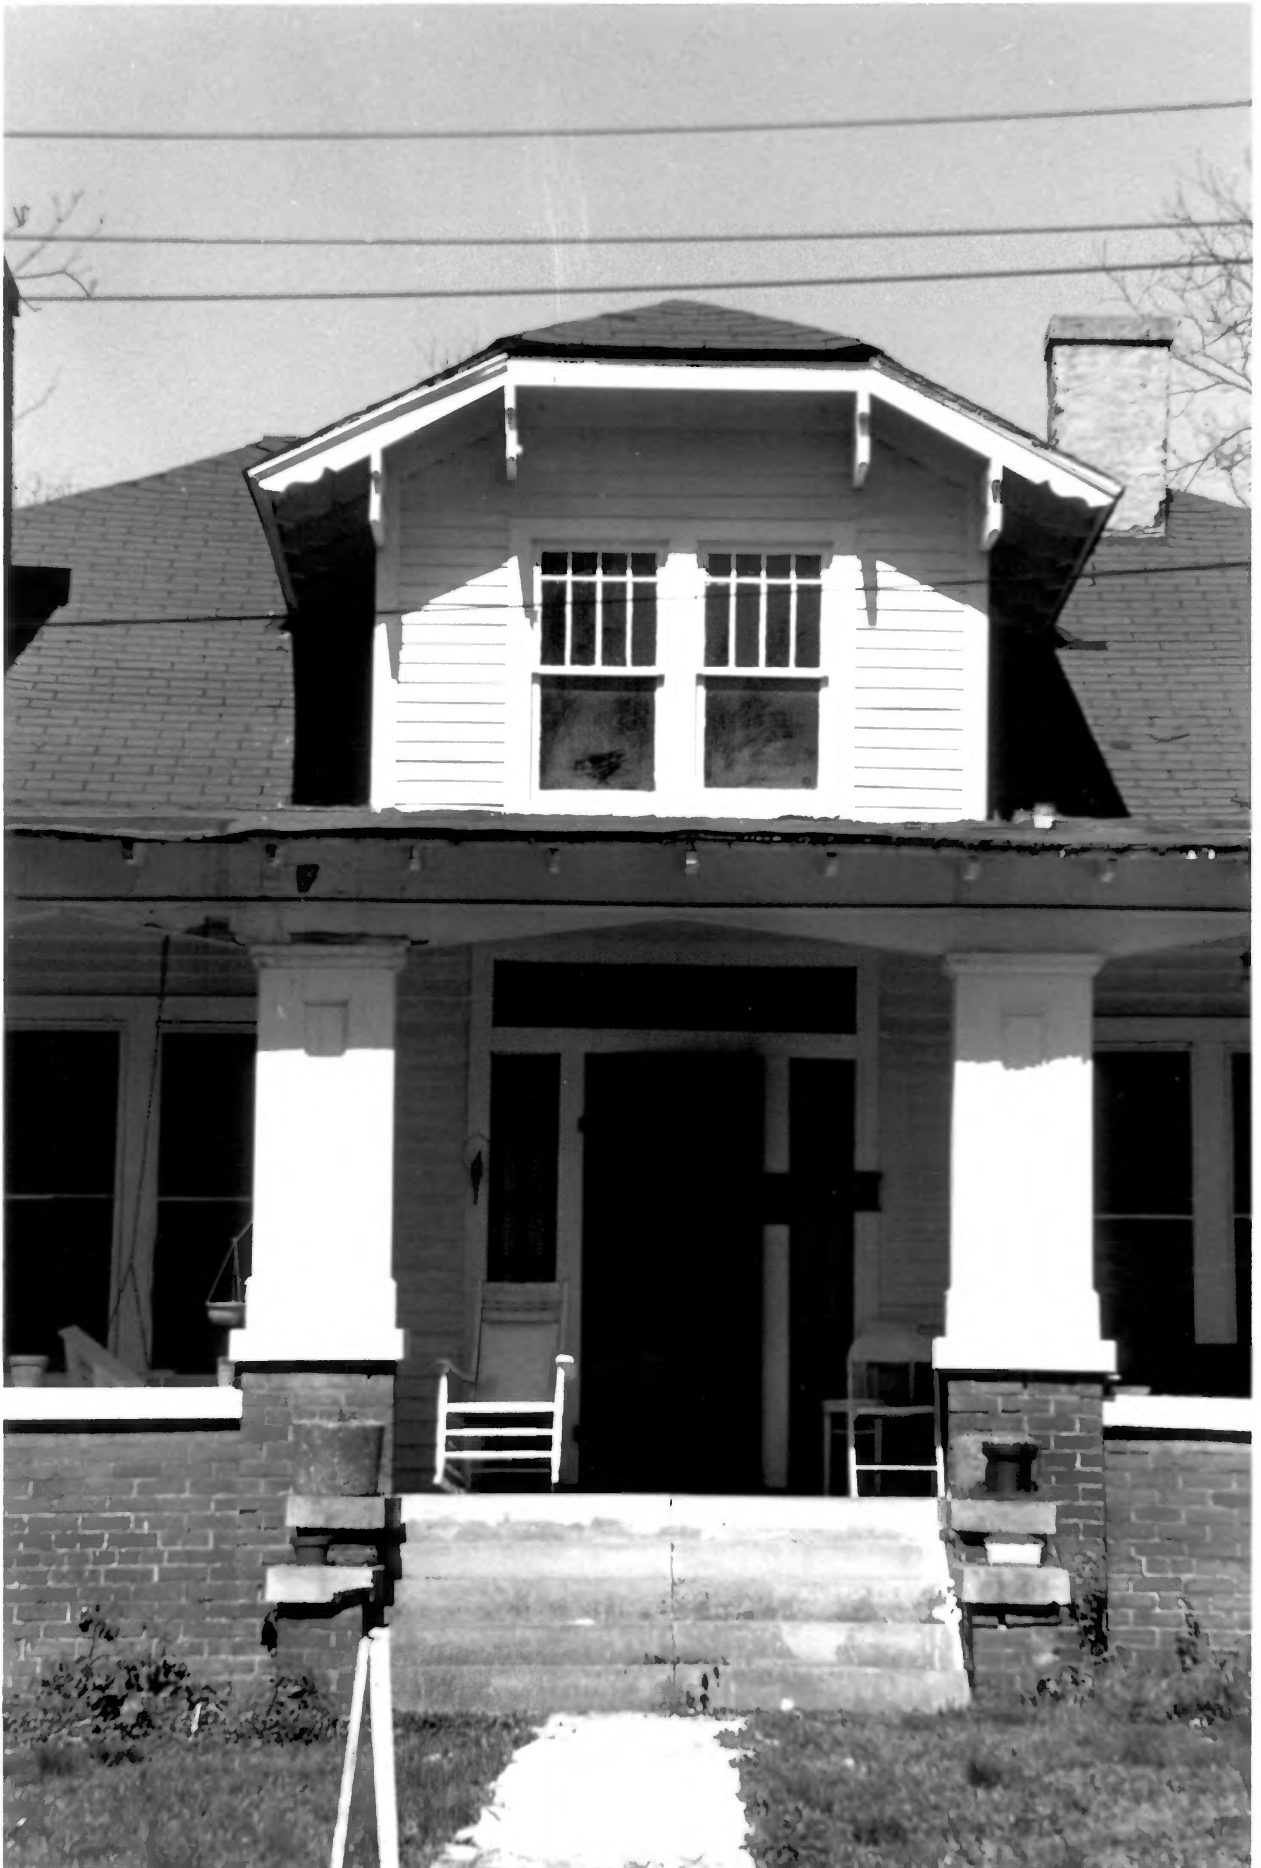

1977 378

PHOTO BY: Robert E. Dalton

DATE: April 1977

NEG: Tennessee Historical Commission

Northeast and northwest elevations, viewed
to the south

MAY 4 1977

PHOTO #2

W. E. Palmer House
HENning, Tennessee

MAY 4 1977

PHOTO BY: Robert E. Dalton

DATE: April 1977

NEG: Tennessee Historical Commission

Northeast and northwest elevations, viewd
to the southwest

PHOTO #3

DEC 14 1978

W. E. PALMER HOUSE
HENNING, TENNESSEE

MAY 4 1977

PHOTO BY: Robert E. Dalton

DATE: April 1977

Neg# Tennessee Historical Commission

Southwest elevation, viewed to the north

PHOTO #4

DEC 14 1978

W. E. PALMER HOUSE
HENNING, TENNESSEE

MAY 4 1977

PHOTO BY: Robert E. Dalton

DATE: April 1977

NEG: Tennessee Historical Commission

Detail, southeast elevation, viewed to
the northwest

DEC 14 1978

PHOTO #5