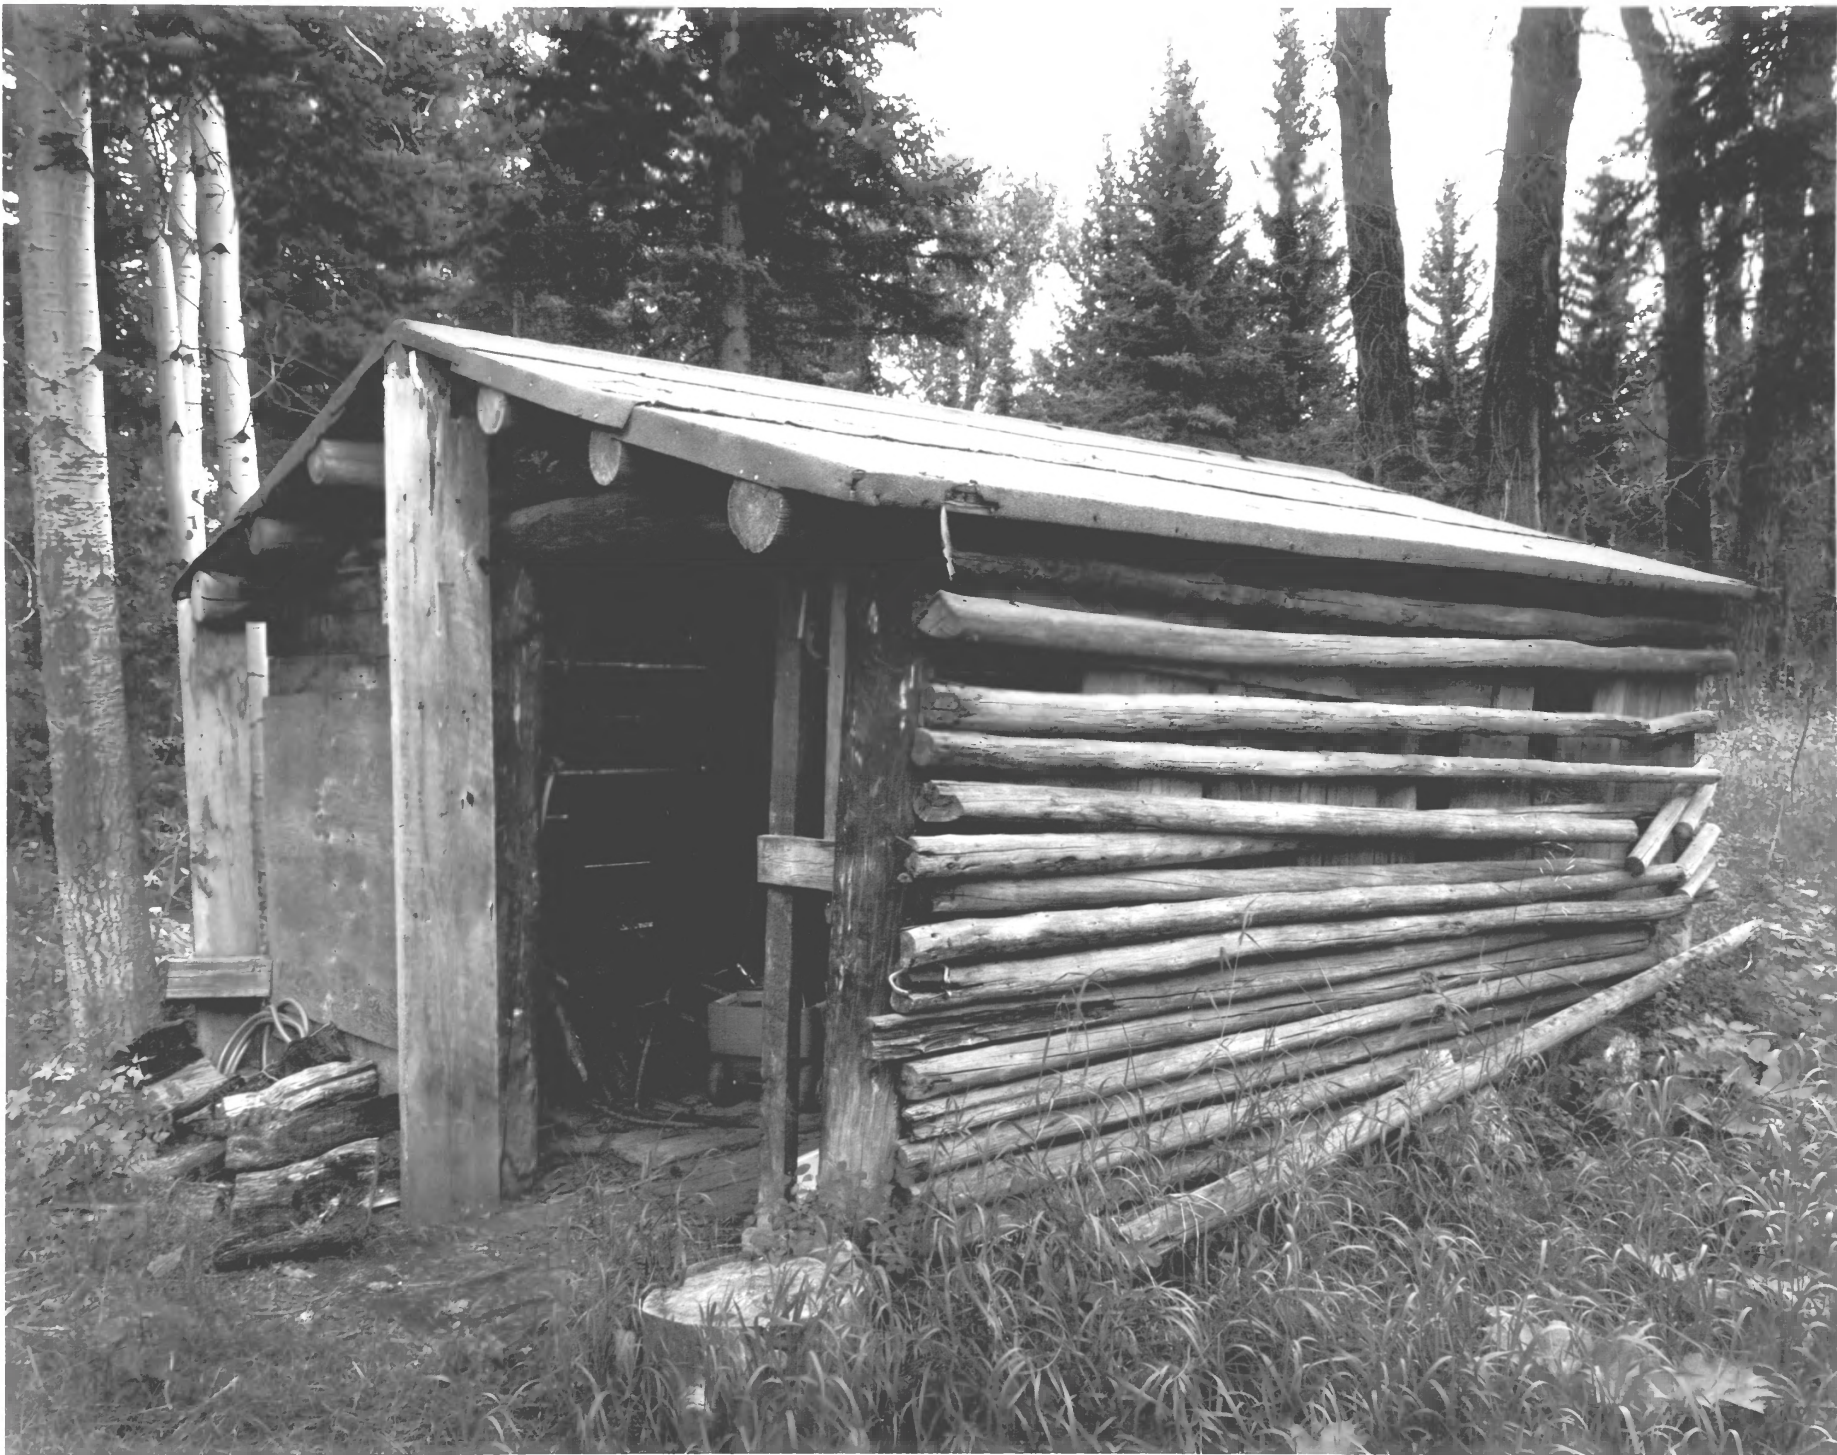

8-15-2003

Murie Center, Homestead Cabin

Located approx. 1/2 mi SW of Moose, Wyoming in Grand Teton NP.

Teton County

View is North

photographer: Richard Collier

8-15-2003

Marie Center, Homestead Cabin

Located approx. 1/2 mi SW of Moose, Wyoming in Grand Teton NP

Teton County

View is South

Photographer: Richard Collier

8-15-2003

Murie Center, Belvedere (left) + Alatna Cabin (right)
Located approx. 1/2 mi SW of Moose in Grand Teton NP,

Wyoming

Teton County

View is North

Photographer: Richard Collier

8-15-2003

Murie Center, Oil House

Located approx. 1/2 mi. SW of Moose, Wyoming in Grand Teton NA.

Teton County