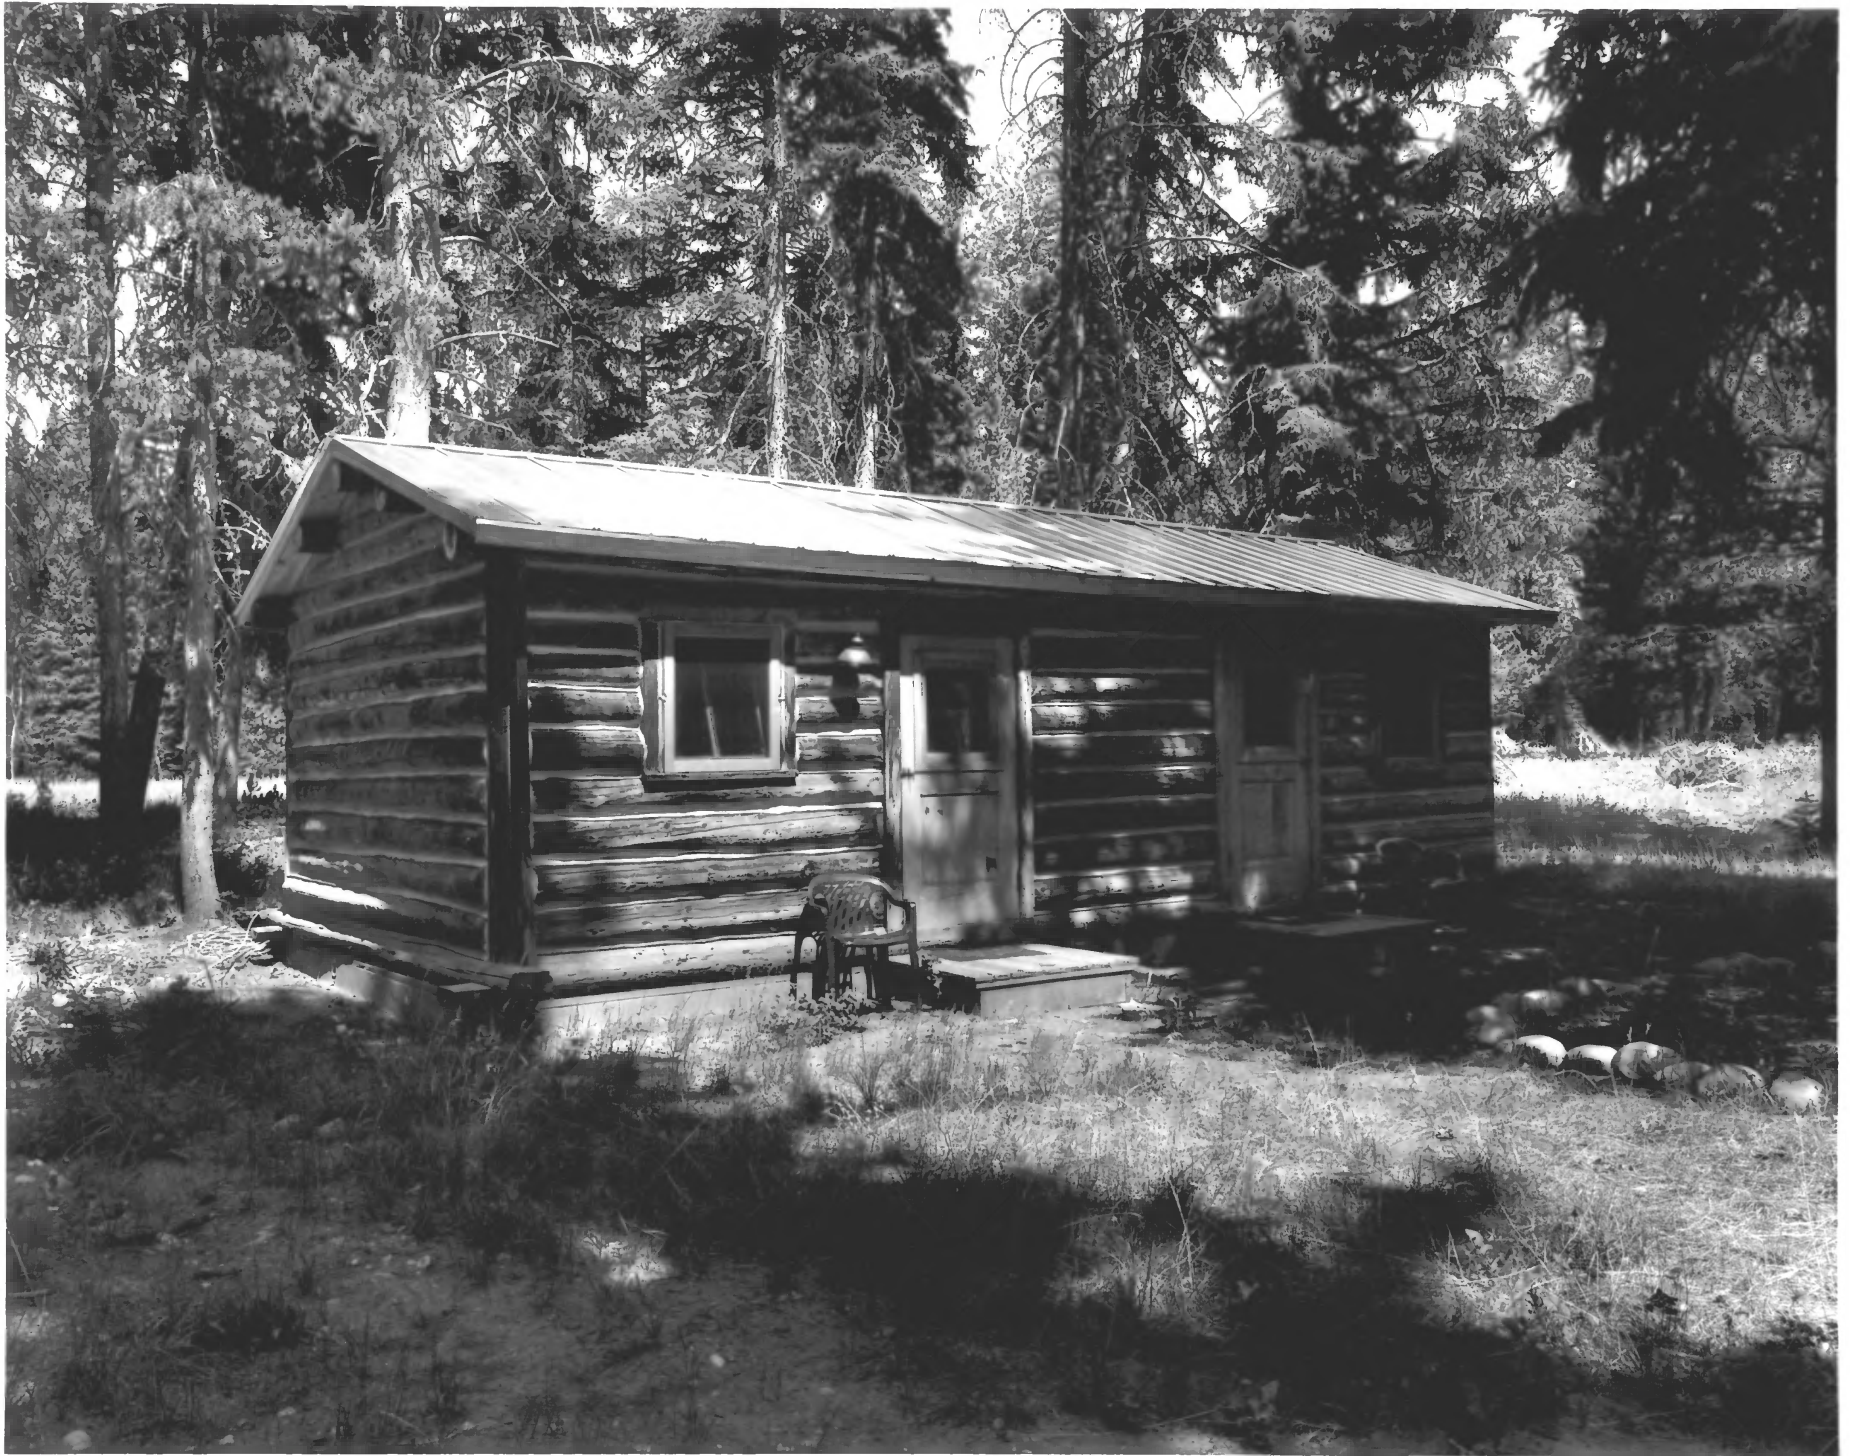

8-15-2003

Murie Center, Garage (office)

Located approx. 1/2 mi. SW of Moose, Wyoming in Grand Teton NP

Teton County

View is SW

Photographer: Richard Collier

8-15-2003

Murie Center, Montana Cabin

Located approx 1/2 mi SW of Moose, Wyoming in Grand Teton NP

Teton County

View is NW

Photographer: Richard Collier

8-15-2003

Murië Center, Estes Cabin

Located approx. 1/2 mi SW of Moose, Wyoming in Grand Teton NP

Teton County

View is SE

Photographer: Richard Collier

8-15-2003

Marie Center, Homestead Cabin

Located approx. $\frac{1}{2}$ mi SW of Moose, Wyoming in Grand Teton NP.
Teton County

View is South

photographer: Richard Collier