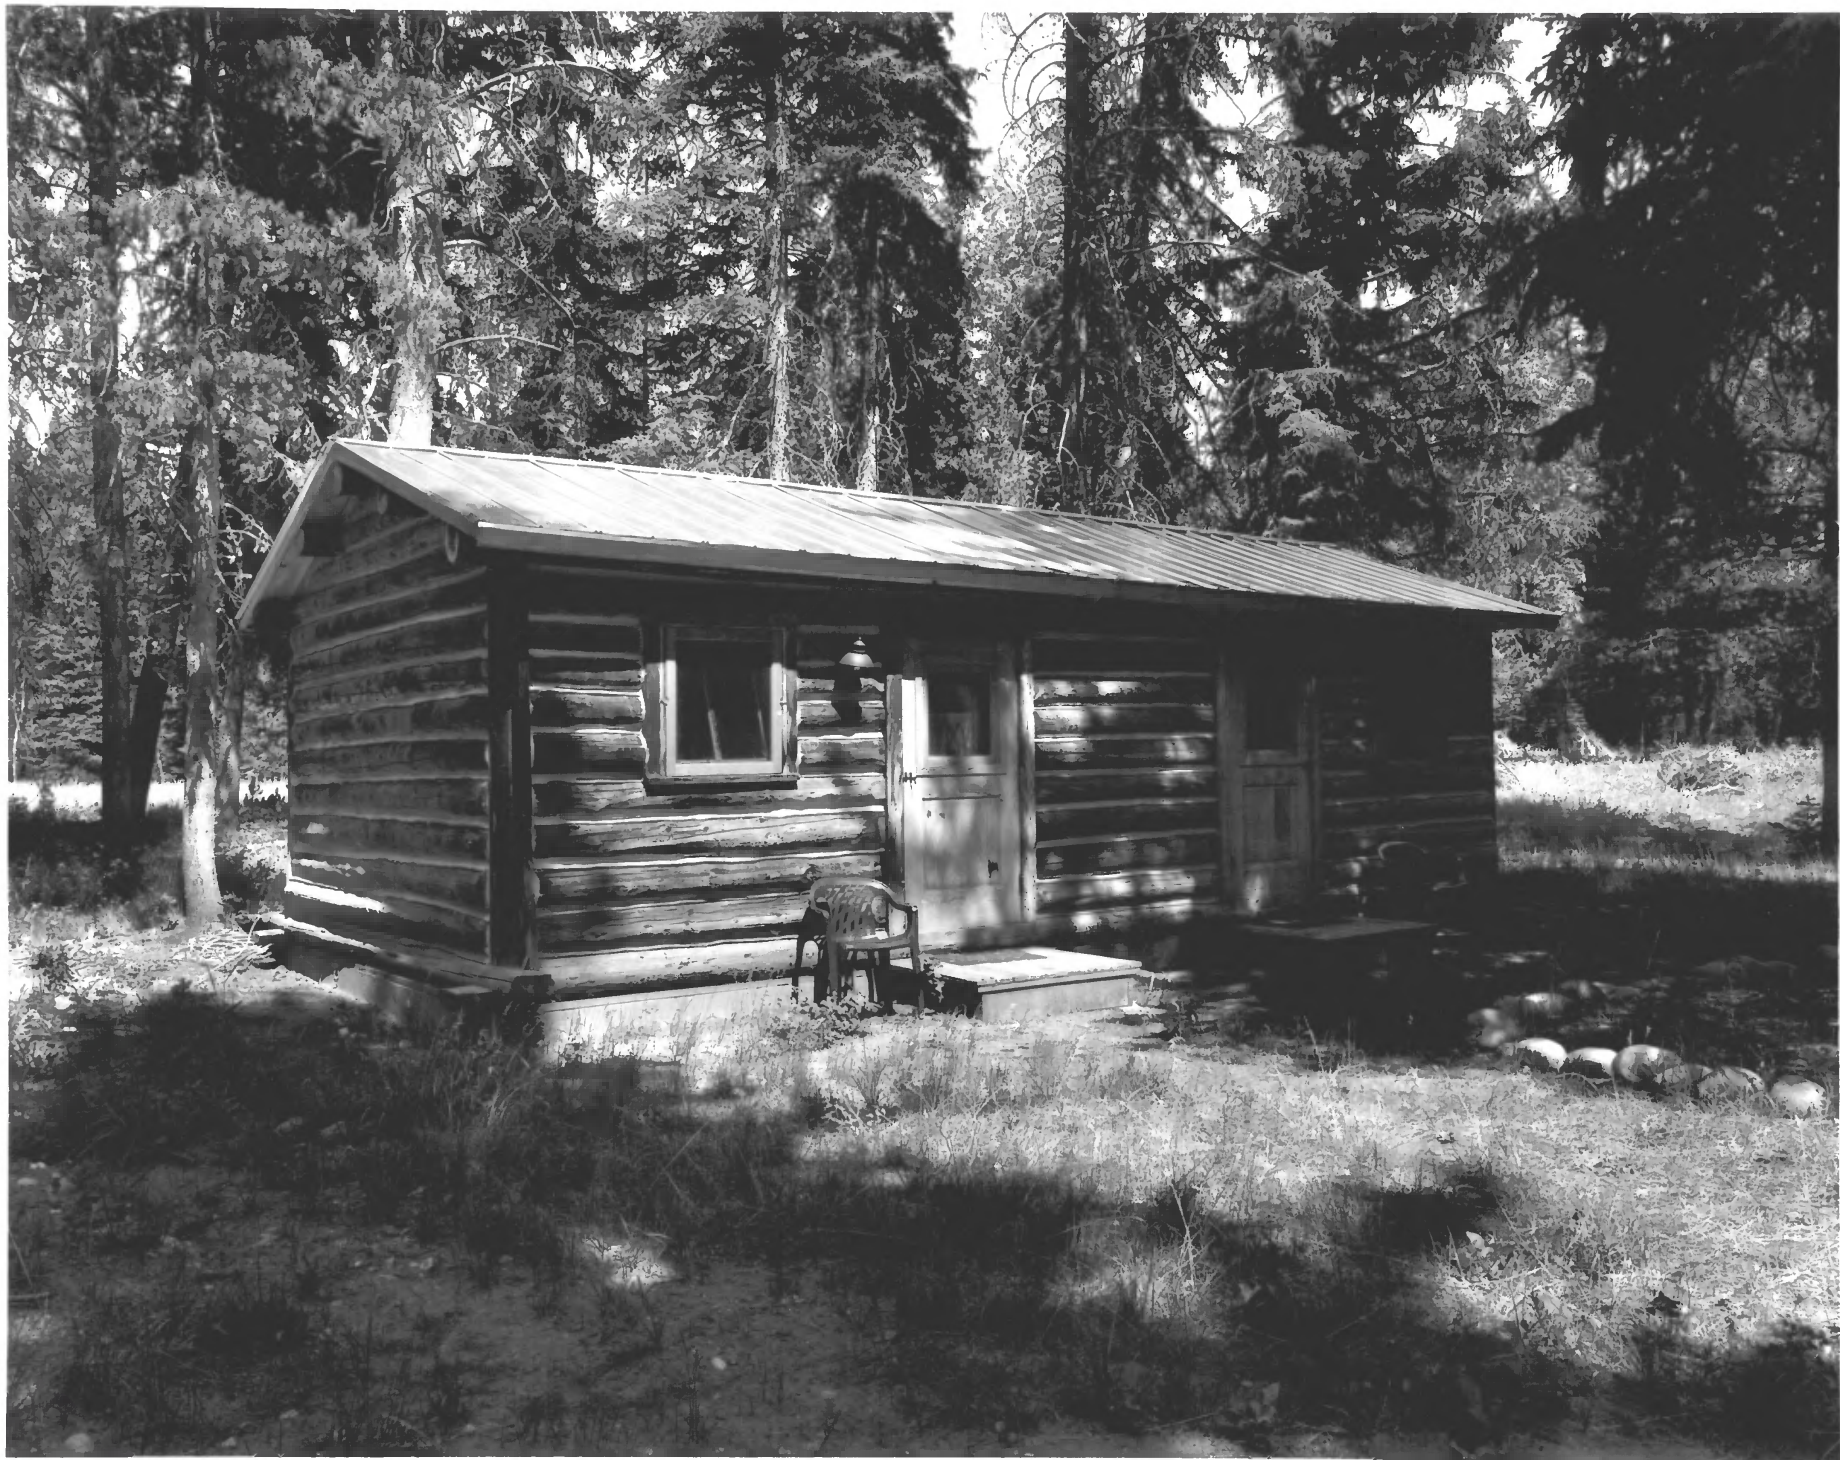

Photographer: Richard Collier

8-15-2003

Murie Center, Wild Lone Cabin

Located approx. 1/2 mi. SW of Moose, Wyoming in Grand Teton NP.

Teton County

View is NE

Photographer: Richard Collier

8-15-2003