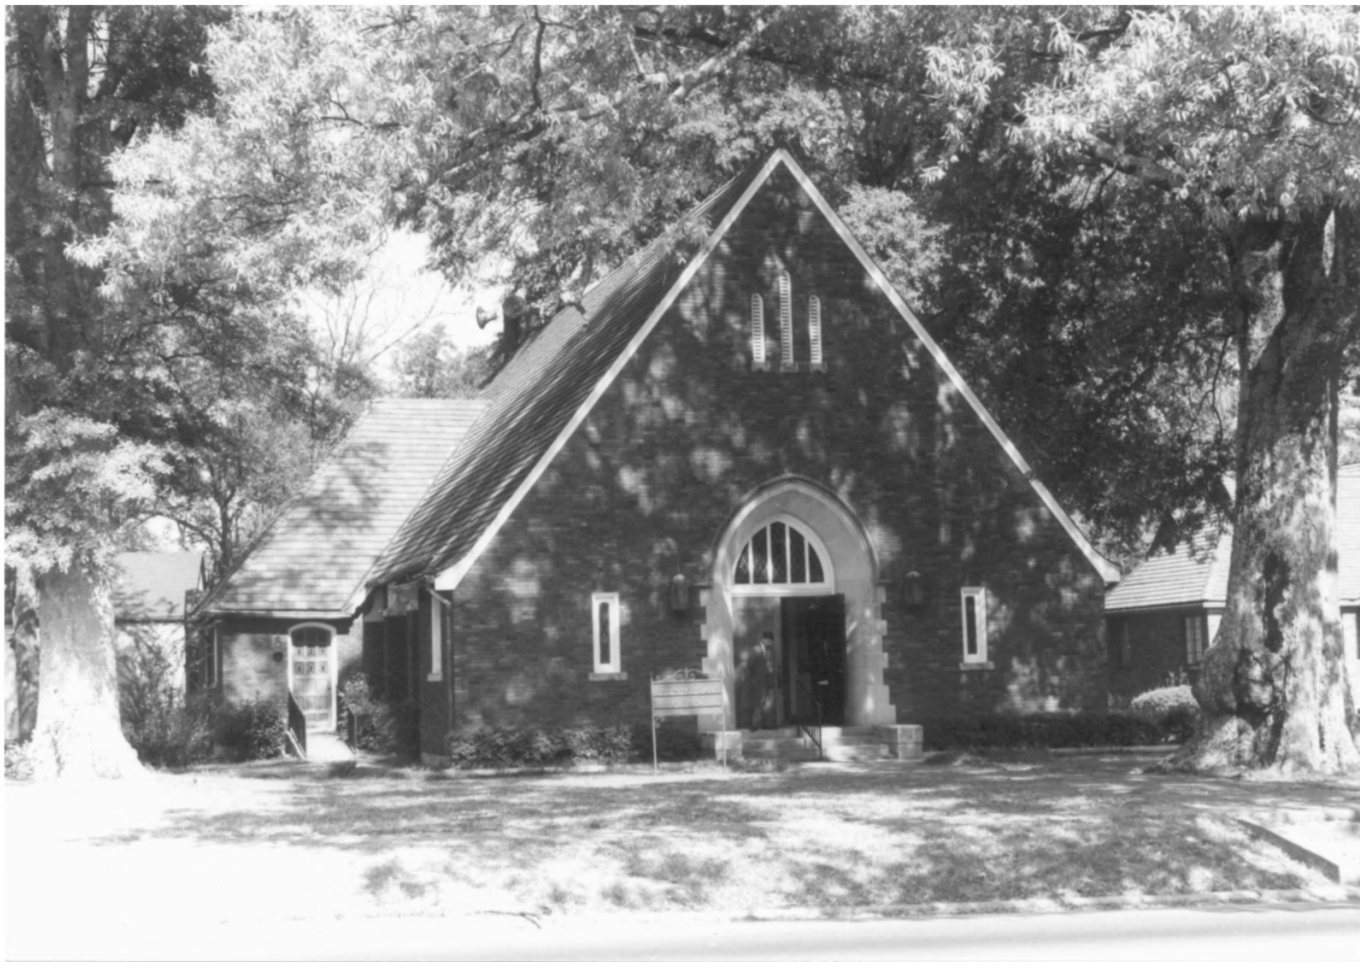

PHOTO 3 OF 7

CALLBEE STREET HISTORIC DISTRICT
SEWATOBIA, TATE COUNTY, MS
PHOTO # 777

COULBGE ST ROBERT HISTORIC DISTRICT

SEWATOBIA, TALLAHASSEE COUNTY, MS

PHOTO 5 OF 7

COUGB06 STREET HISTORIC DISTRICT
SANTOABA, TATE COUNTY, MS
PHOTO 6 OF 7

COLLEGE STREET HISTORIC DISTRICT

SENATORIA, TATE COUNTY, MS

PHOTO   
> OF <