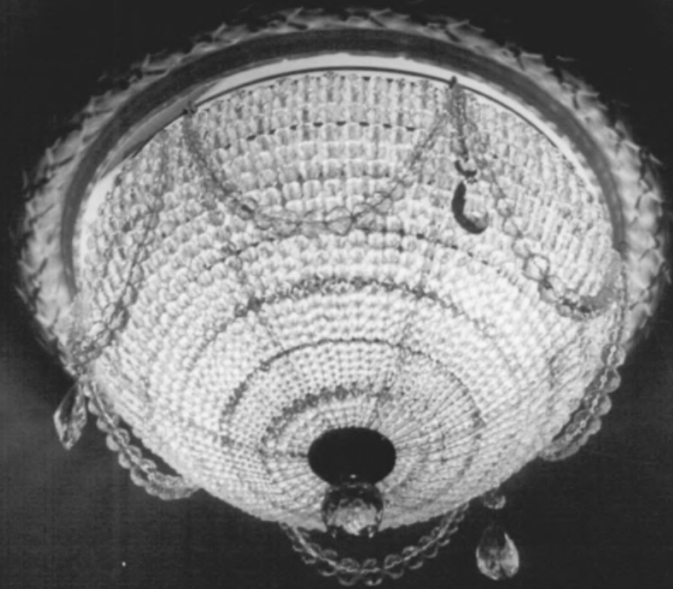

OCT 10 1980

AUG 13 1980

1. 705 Davis St. Apt.
2. Portland OR  
*MULTNOMAH COUNTY*
3. George McMath
4. March 1980
5. George McMath
6. Original ceiling  
light fixture (one  
of two extant)

7. #10//0  
OCT 10 1980