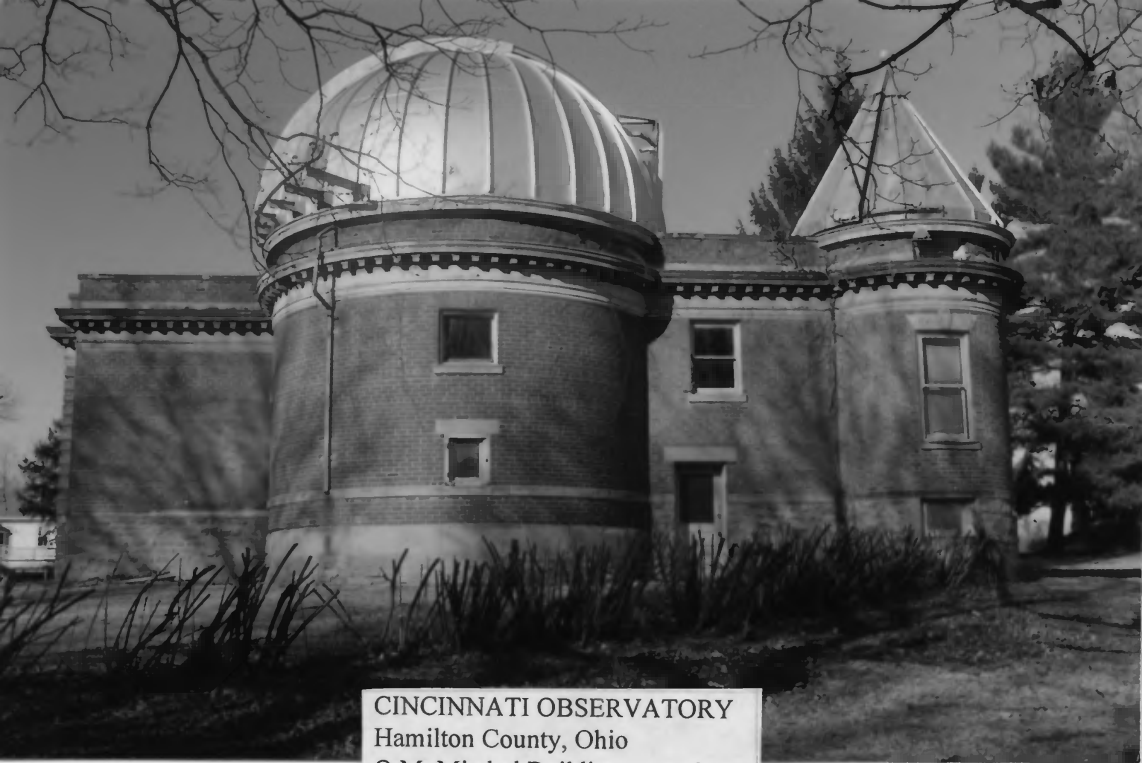

CINCINNATI OBSERVATORY
Hamilton County, Ohio
1873 Observatory Building, west elev.
Photo: Robert Flischel, 1997 #3

CINCINNATI OBSERVATORY
Hamilton County, Ohio
1873 Observatory Building, north elev.
Photo: Robert Flischel, 1997 #2

July 1997

Cincinnati Preservation Assn.

**Observatory Reception Room
view towards east**

CINCINNATI OBSERVATORY

Hamilton County, Ohio

1873 Observatory Building

Telescope pier enclosure, view from reception room

Photo: John Bevan, 1997 #5

CINCINNATI OBSERVATORY
Hamilton County, Ohio
1873 Observatory Building, library
Photo: John Bevan, 1997 #4

CINCINNATI OBSERVATORY

Hamilton County, Ohio

Geodetic Survey markers

Photo: John Bevan, 1997 #13

O. M. Mitchel Bldg
Cincinnati Observatory
Cincinnati, OH
Robert Flischel

Feb. 1997.

Cincinnati Preservation Assn.,
West elev, looking east

NOR 00401 INHMH705HM 9

CINCINNATI OBSERVATORY
Hamilton County, Ohio
O.M. Mitchel Building, north elev.
Photo: Robert Flischel, 1997 #8