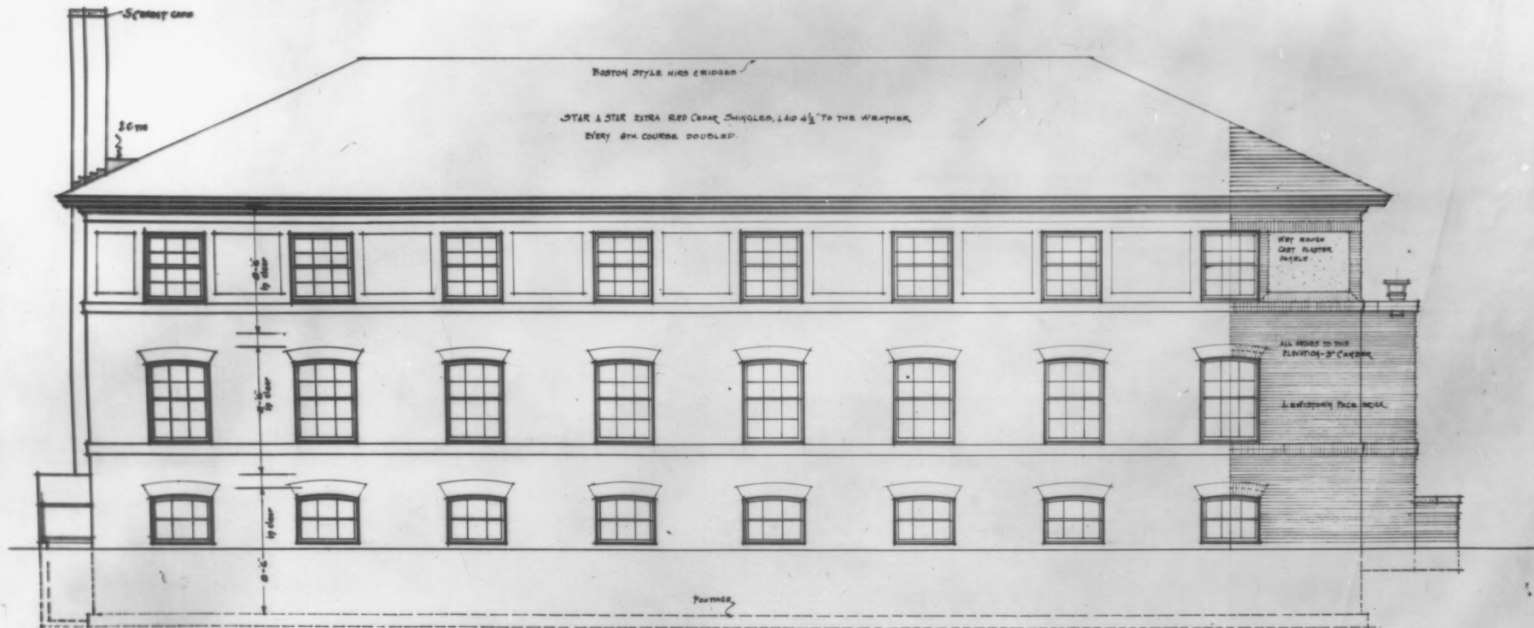

Fergus County Improvement Corporation  
Dormitory

Fergus County

CALVERT HOTEL  
LEWISTOWN, MONTANA  
JOHN HUMPHREY, PHOTO  
VIEW LOOKING NORTH  
PHOTO #2

FEB 1 1980

DEC 19 1979

• FRONT ELEVATION •

• SCALE 1/4" = 1'-0" •

• REAR ELEVATION •

PLANS OF **Dormitory Building**  
 FOR **F.C. Inn Co.**  
 LEWISTOWN, MONT.

**WASMANSDORFF & EASTMAN.**  
 ARCHITECTS & ENGINEERS - LEWISTOWN, MONTANA.

JOB NO. 100 SET NO. SHEET NO. 4

Fergus County Improvement Corporation  
Dormitory

Fergus County

CALVERT HOTEL FEB 1 1980  
LEWISTOWN, MONTANA  
JOHN HUMPHREY, PHOTO  
ORIGINAL DRAWINGS: FRONT  
AND REAR ELEVATIONS  
PHOTO #3 DEC 19 1979

• SIDE ELEVATION •  
 SCALE 1/8" = 1'-0"

PLANS OF **DORMITORY BUILDING**  
 FOR **F. C. IMP. CO.**  
 9-21-76 **LEWISTOWN, MONT.**