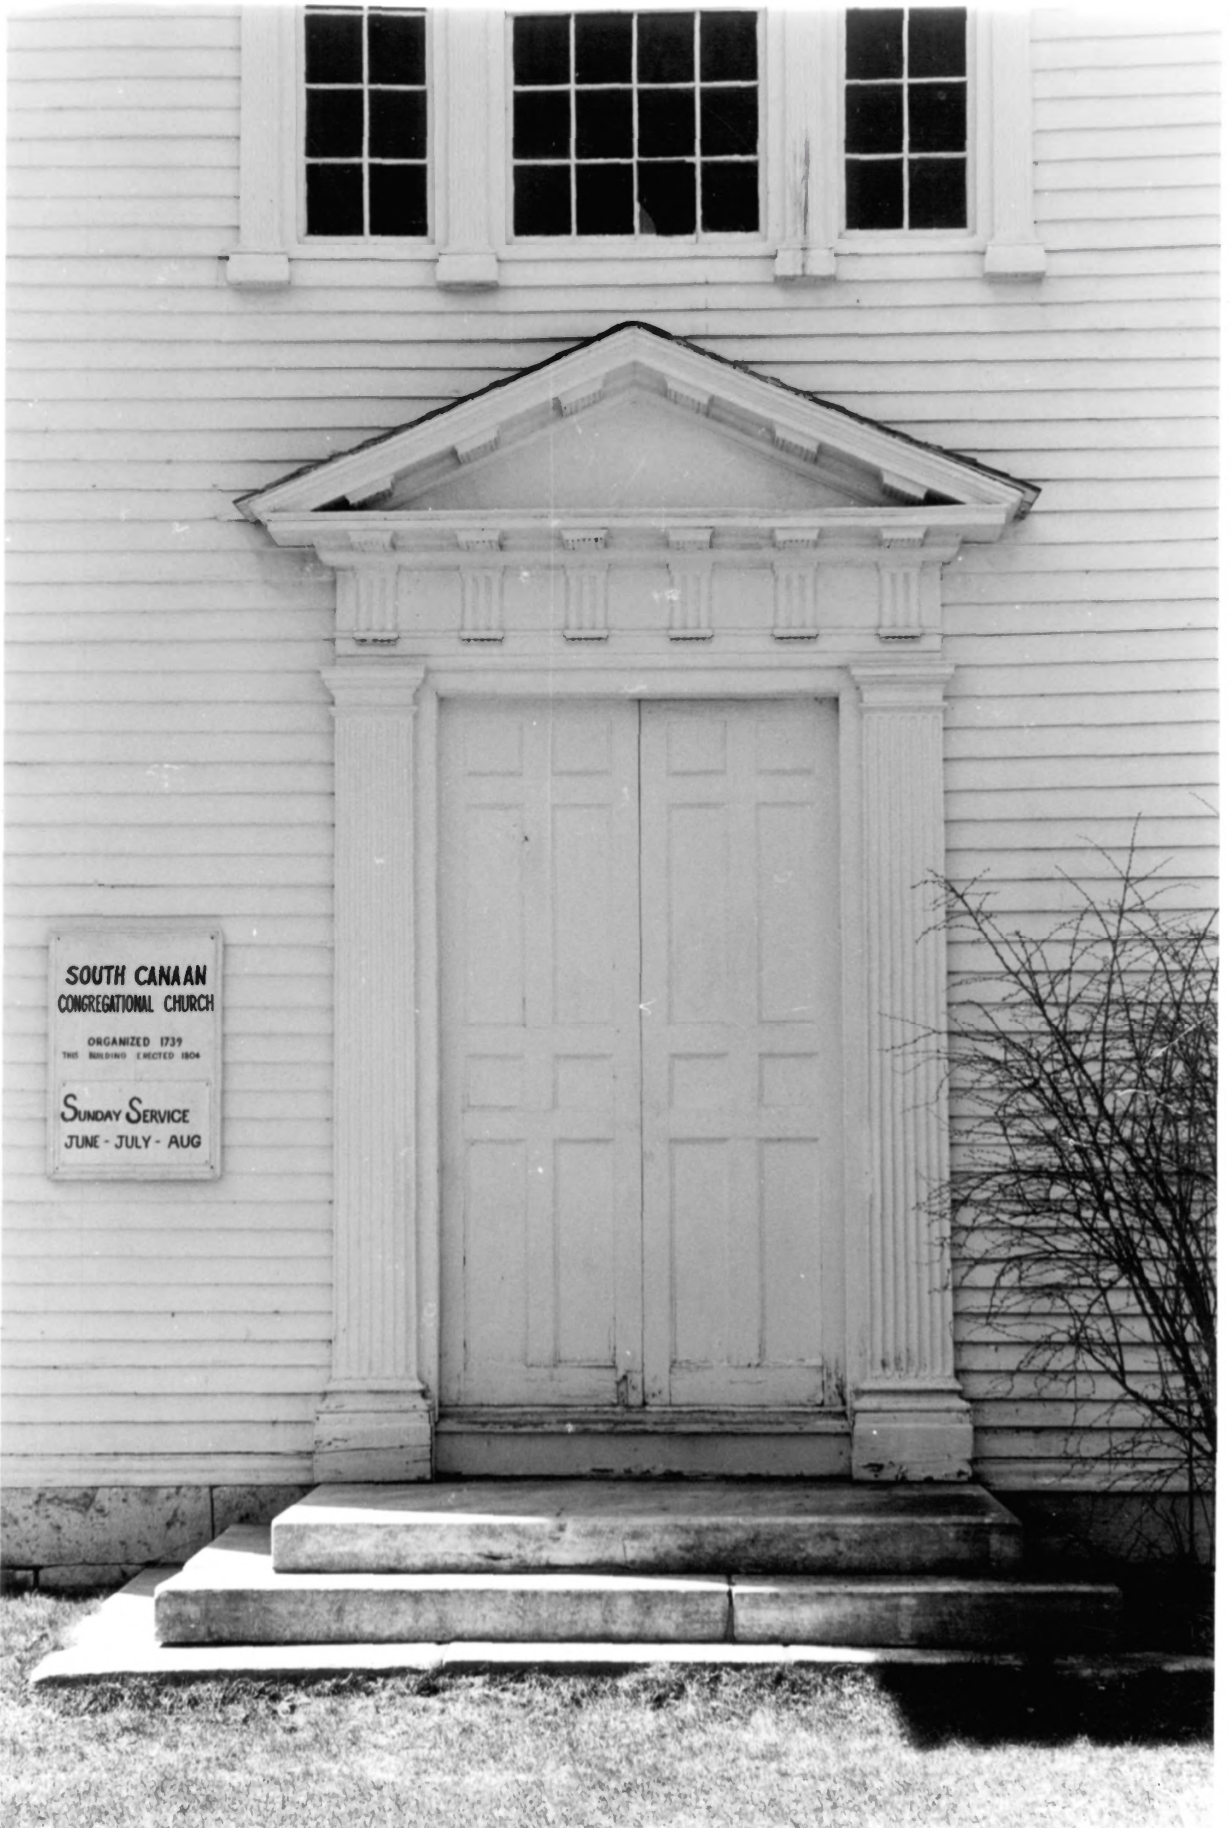

South Canaan Congregational Church

Canaan, CT

B. Clouette Photo, 4/82

Negative filed with Connecticut

Historical Commission, Hartford, CT

Facade, view southwest 1

South Canaan Congregational Church

Canaan, CT

B. Clouette Photo, 4/82

Negative filed with Connecticut

Historical Commission, Hartford, CT

Rear and south elevations,

view northeast

**SOUTH CANAAN
CONGREGATIONAL CHURCH**

ORGANIZED 1739
THE BUILDING ERECTED 1804