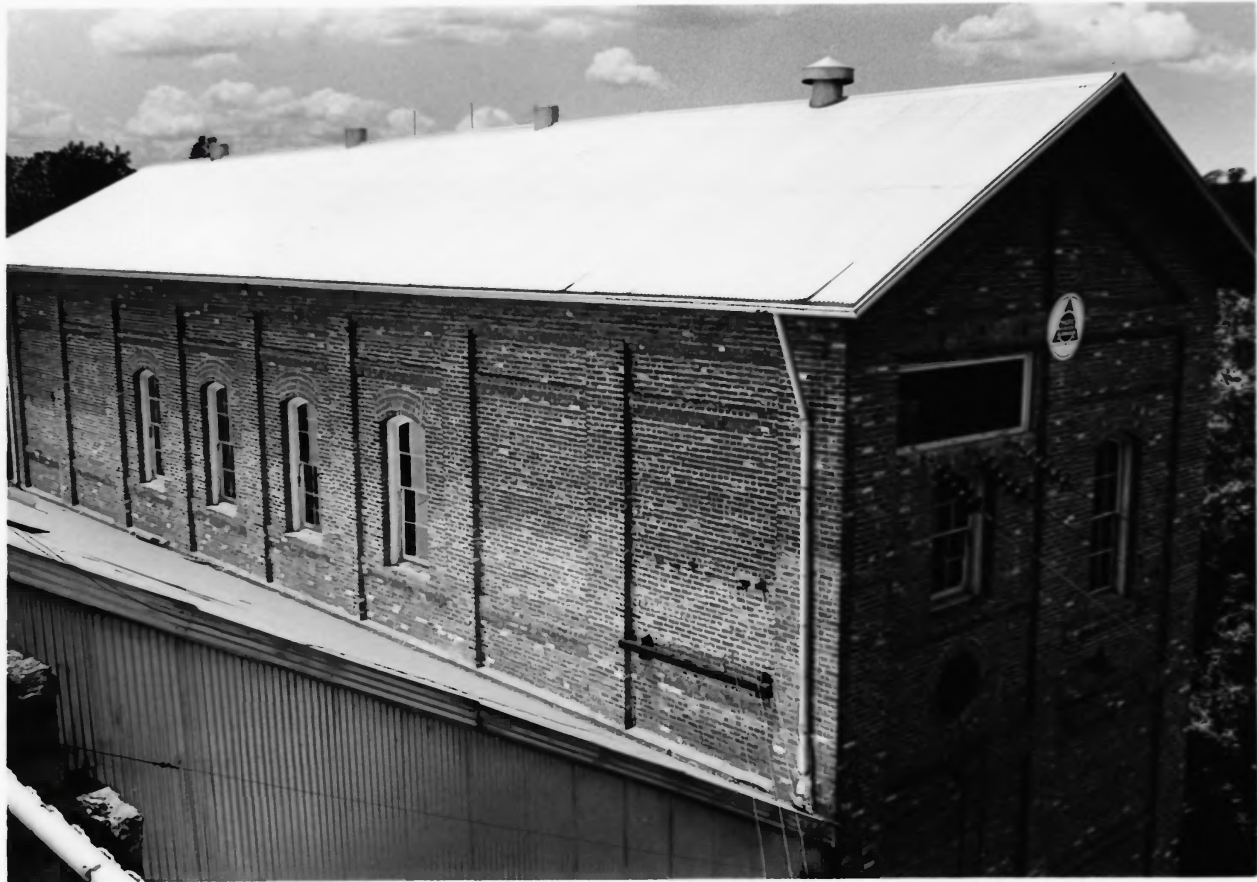

Folsom Powerhouse  
Lake Folsom Recreation Area  
Folsom, Calif.

Photo No. 1

By: G. R. Adams, AASLH

Neg. at: HSS, HCRS

Date: May 1978

View: To southwest, showing north  
bulkhead of forebay and east end and  
north side of 1895 powerhouse.

Folsom Powerhouse  
Lake Folsom Recreation Area  
Folsom, California

Photo No. 2

By: G. R. Adams, AASLH

Neg. at: HSS, HCRS

Date: May 1978

View: 1895 powerhouse, south side  
and east end.

Folsom Powerhouse  
Lake Folsom Recreation Area  
Folsom, California

Photo No. 3

By: G. R. Adams, AASLH

Neg. at: HSS, HCRS

Date: May 1978

View: North side of 1895 powerhouse,  
showing foundation and portion of  
tailrace.

Folsom Powerhouse  
Lake Folsom Recreation Area  
Folsom, California