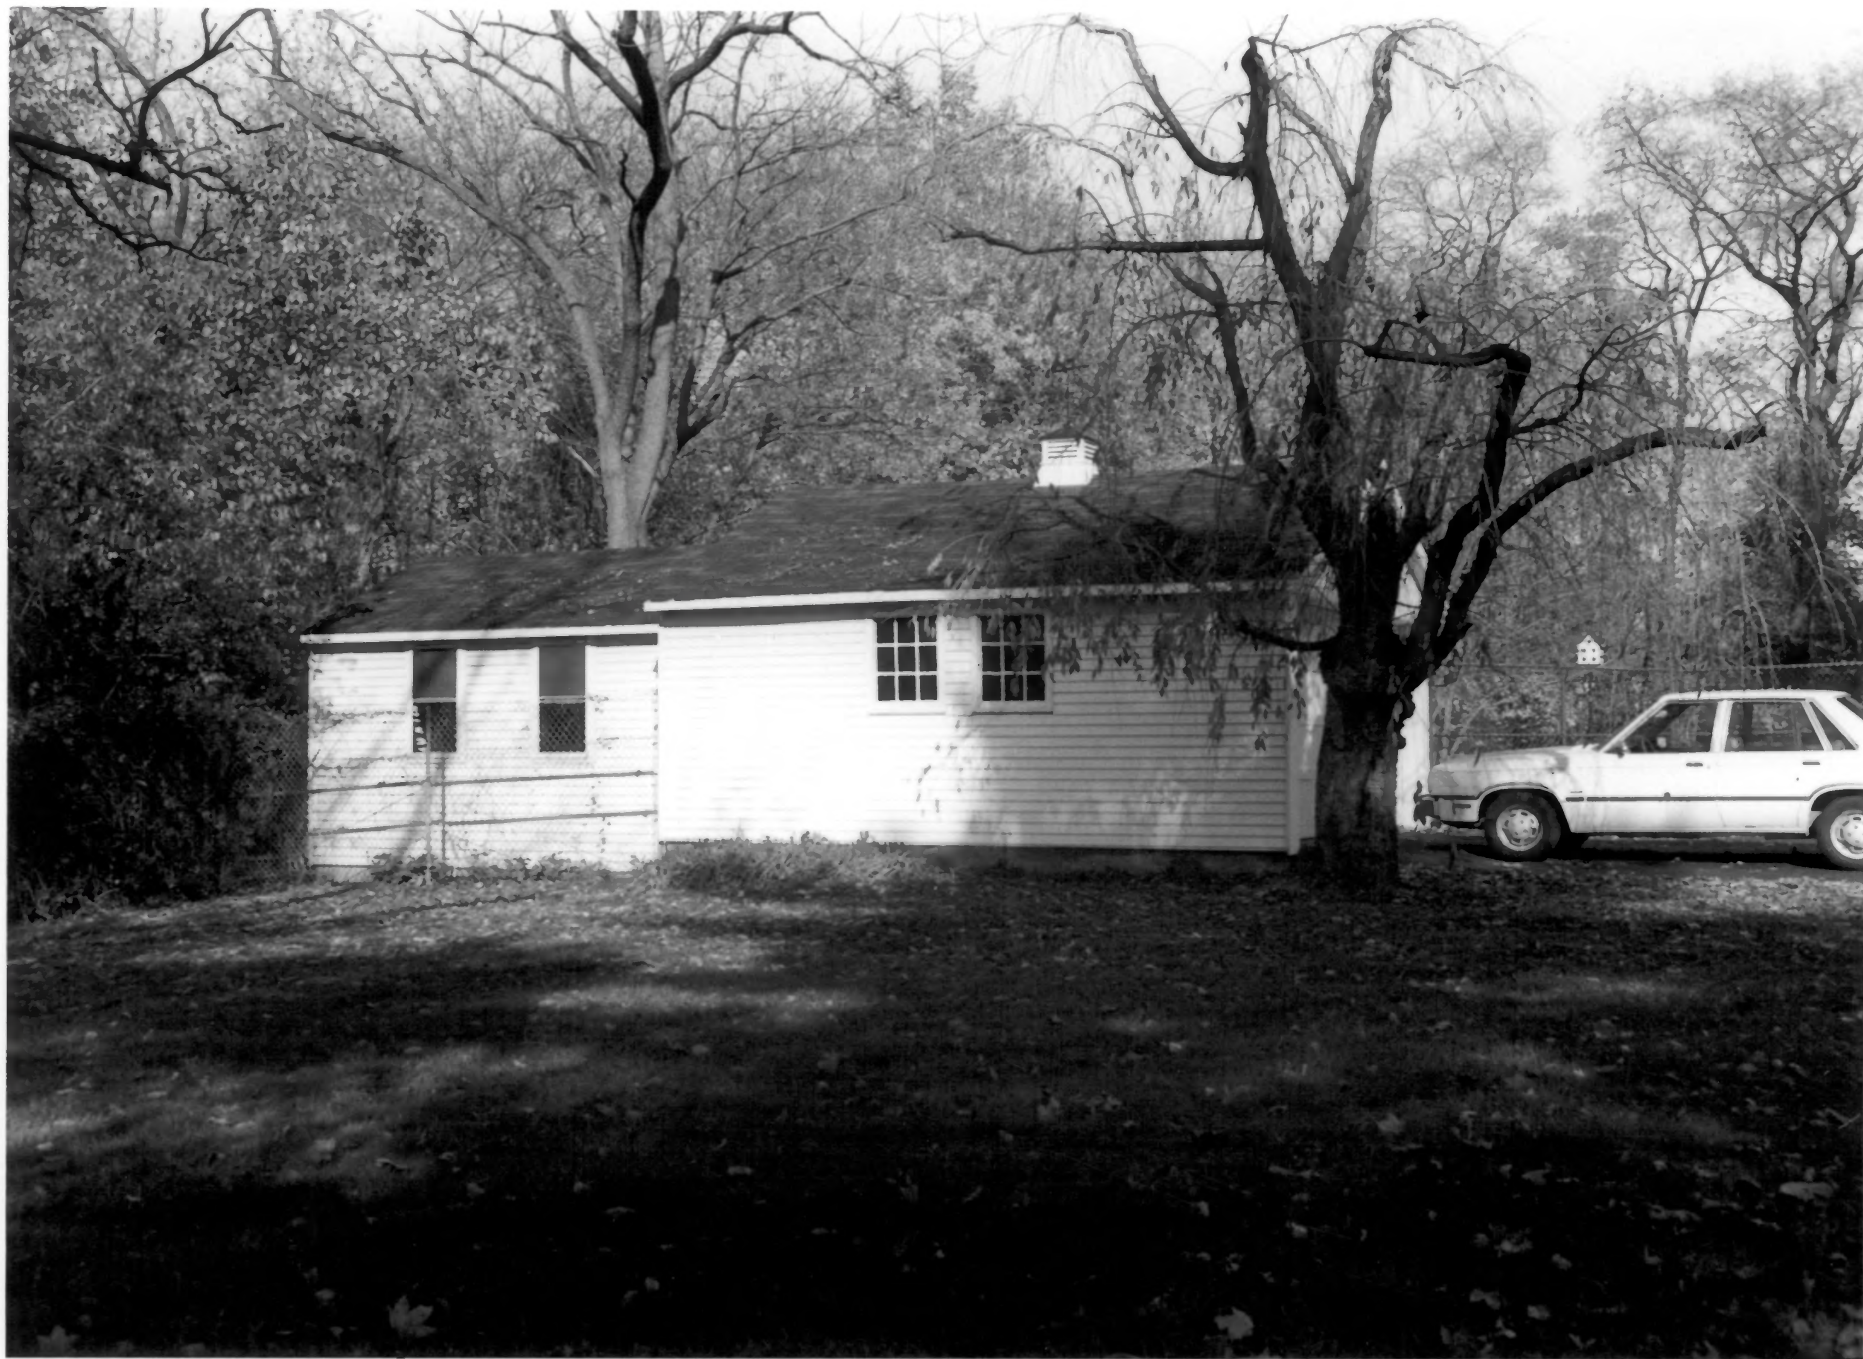

Delaware, 19901

Smokehouse Facade: Camera

Facing Northwest

9 of 10

The Hersey-Duncan House (N-1244)

Wilmington Vicinity, Delaware

Photographer: Anne Wilson

November, 1989