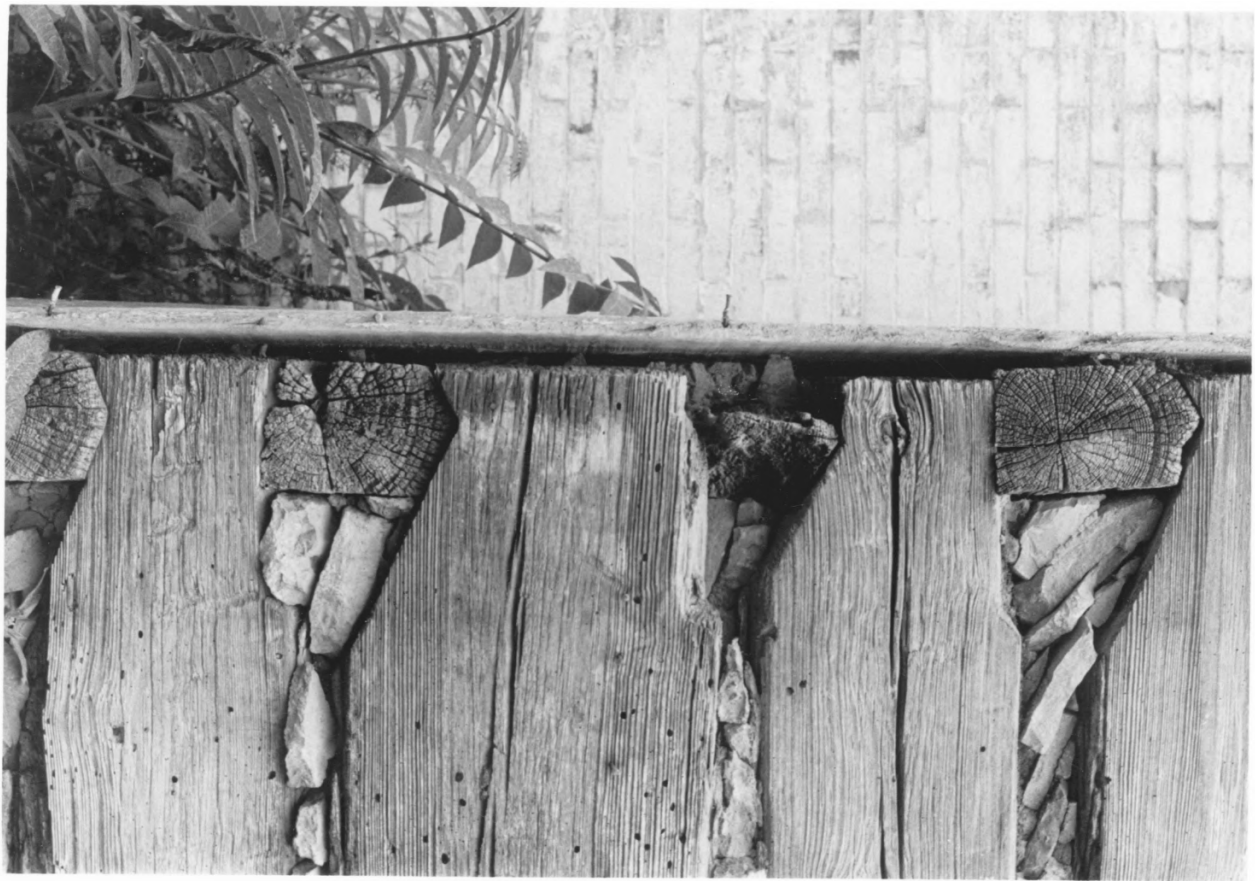

Frankfort, Kentucky

June 1977

MAR 1 1979

Interior-mantle in log section.

Nathaniel Dunn House

Jessamine County

Kentucky

NOV 29 1978