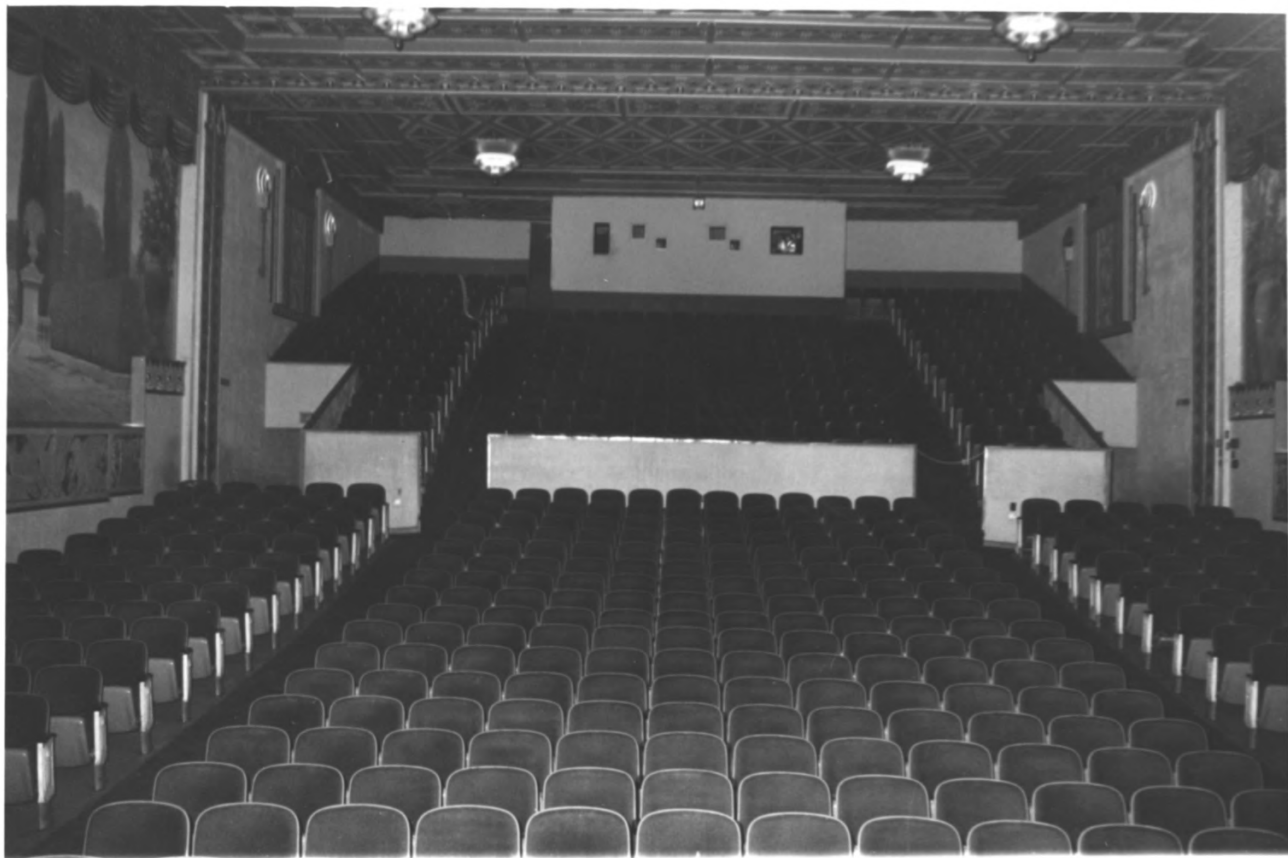

Martha Hagedorn - Kross

April, 1990

Kansas State Historical Society

West view / Auditorium

8 of 22

Augusta Theater

Augusta

Martha Hagedorn - Kross