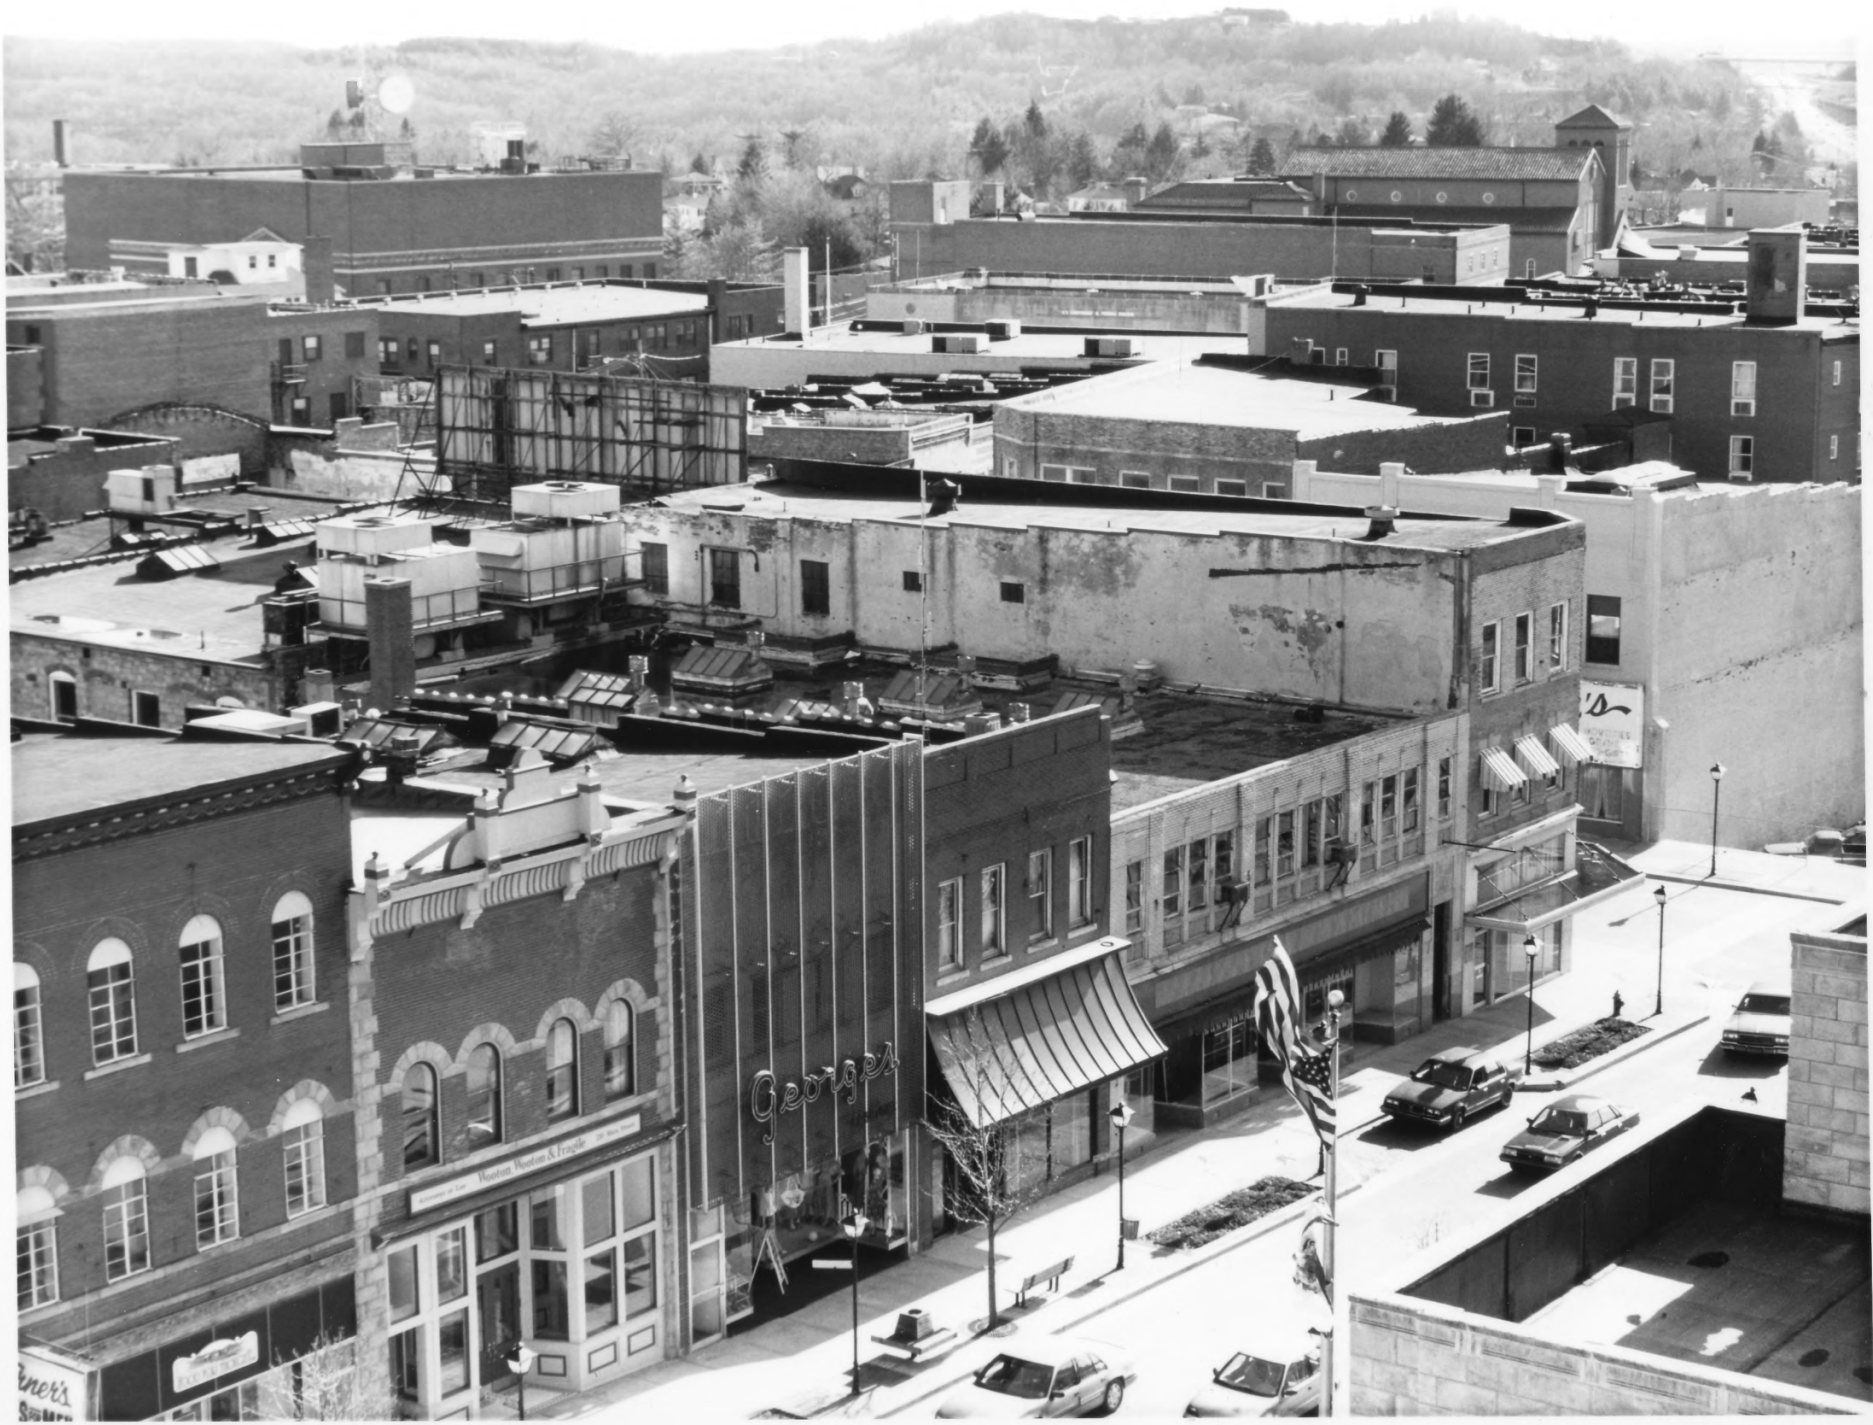

14/16 DANIELL BUILDING - detail
115 SOUTH KANAWHA STREET
COURTHOUSE SQUARE DISTRICT
RALEIGH COUNTY, WV
KIM A. VALENTE - MARCH 1994

15/16 AERIAL VIEW

MAIN, SOUTH HERBER & NEVILLE STREET
COURTHOUSE SQUARE DISTRICT
RALEIGH COUNTY, WV