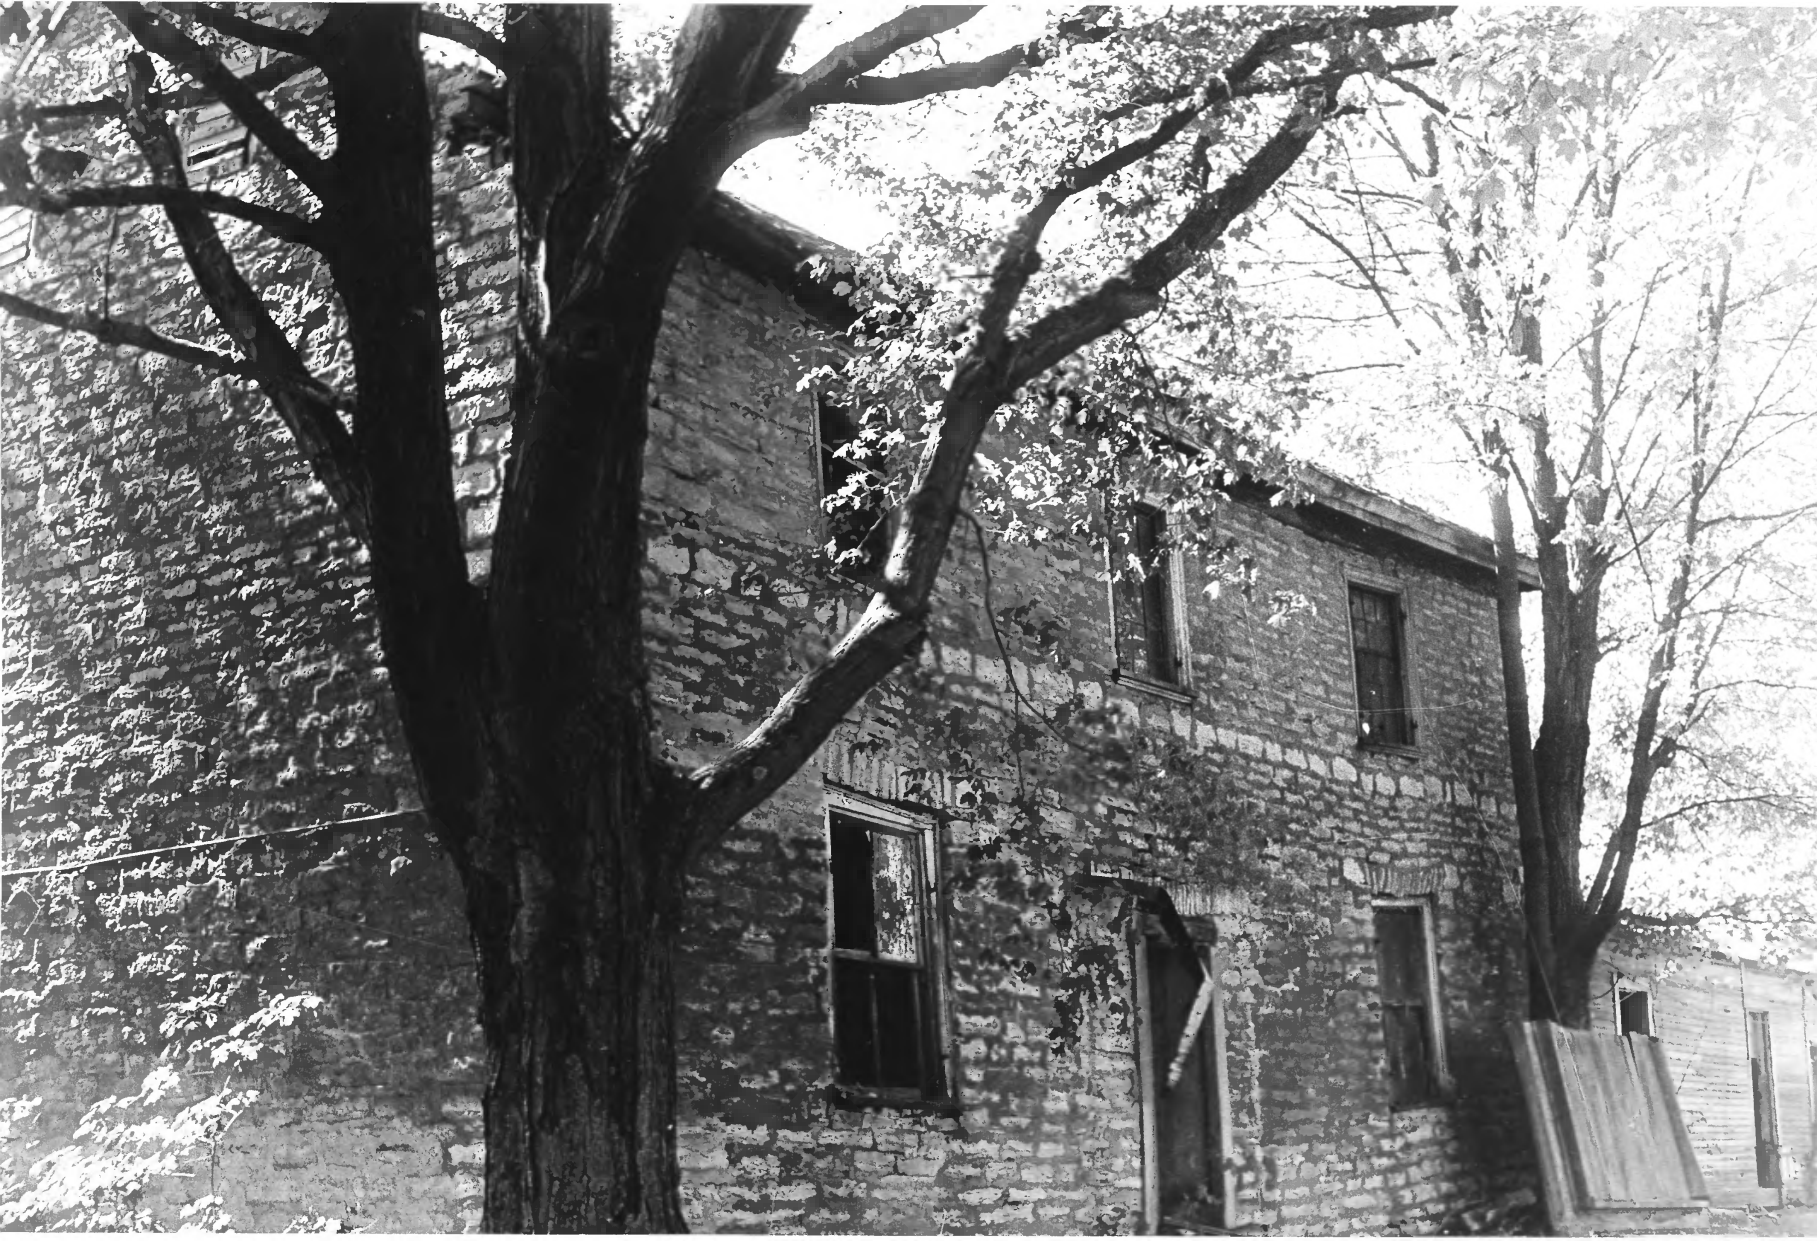

Benjamin Washburn House
near Shelbyville

Shelby County

OCT 27 1976

Kentucky

Mary Cronan Oppel

September 1976

Kentucky Heritage Commission

Frankfort, Kentucky

AB
Photo 1. Photo taken from the
south showing the facade of the
house.

AUG 12 1977.

Benjamin Washburn House
near Shelbyville
Shelby County
Kentucky

OCT 27 1976

Mary Cronan Oppel
September 1976
Kentucky Heritage Commission
Frankfort, Kentucky

Photo 2^{1/3} Photo taken from the
northeast showing the back
of the house.

AUG 12 1977

Benjamin Washburn House
near Shelbyville
Shelby County
Kentucky

OCT 27 1976

Photographer and date unknown
Kentucky Heritage Commission
Frankfort, Kentucky

AUG 12 1977

Photo 3⁸ Photo (c. 1870) taken
from the south showing the
facade of the Washburn House.
Notice the porch has been re-
placed.

Benjamin Washburn House
near Shelbyville
Shelby County
Kentucky

OCT 27 1976