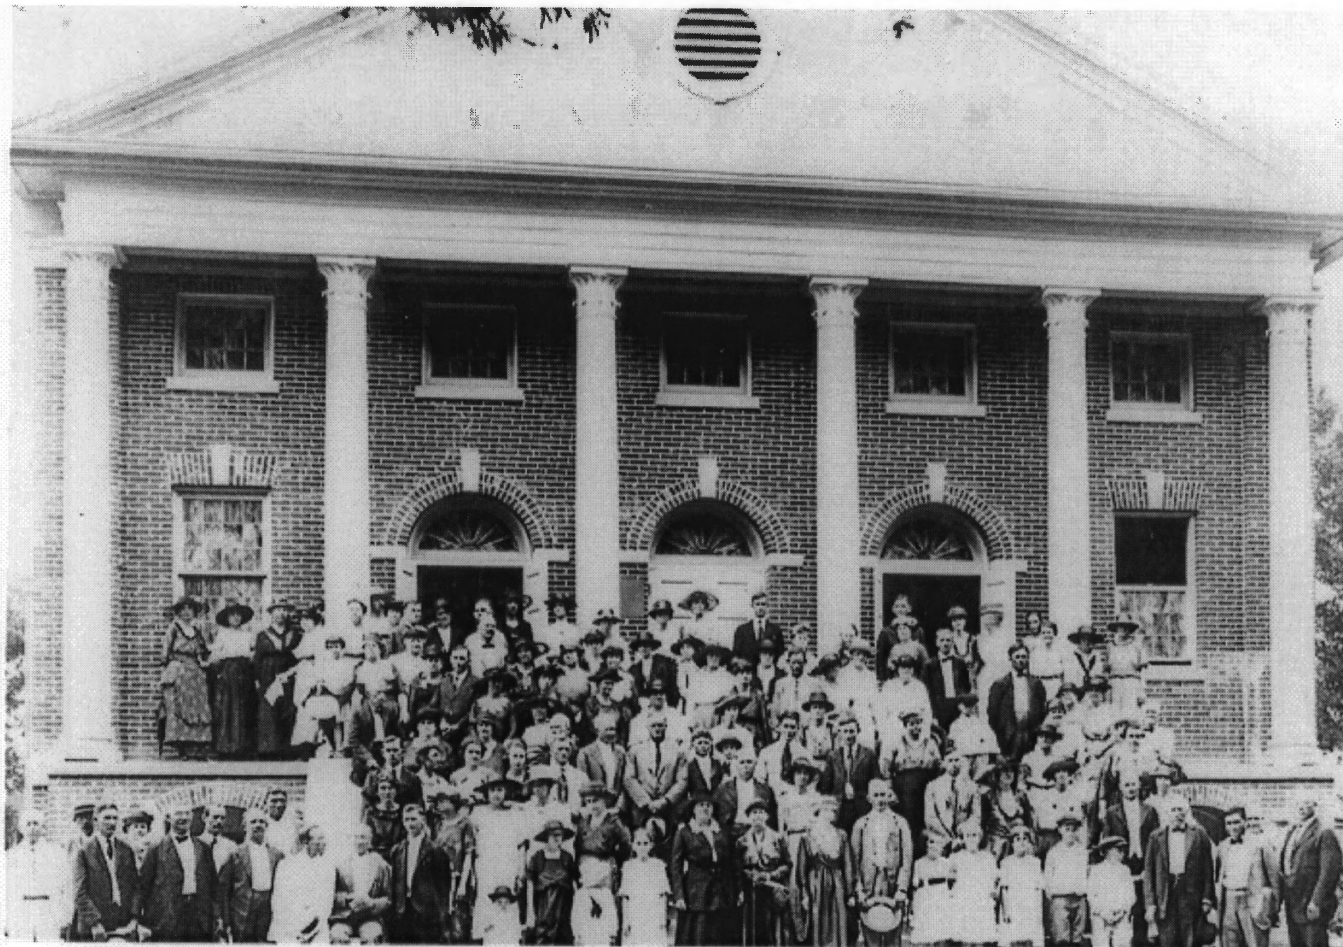

FIRST UNITED METHODIST CHURCH, OUACHITA PARISH, LA