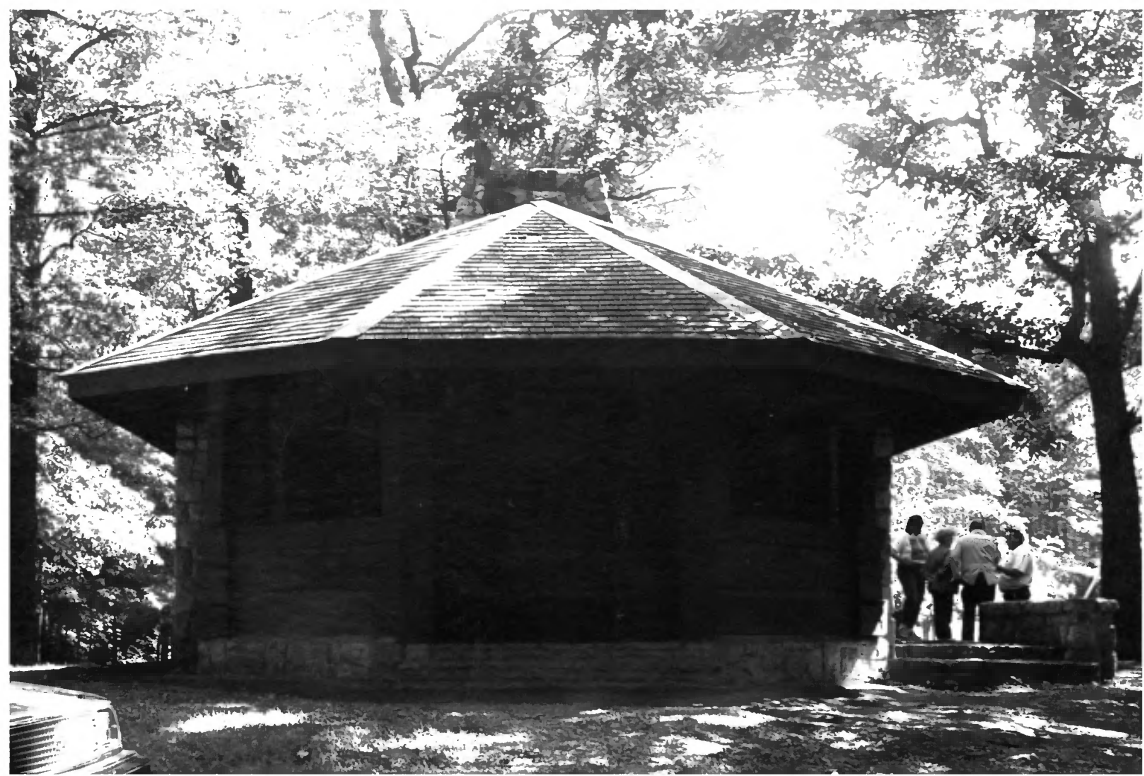

Homing Ridge Shelterhouse pic

Wabash Co TN

Glory - June GREIFF
9-8-93

neg on file w/ photographer

Stone & timber picnic table
on platform (looking NE)

PHOTO 1

HOMINY RIDGE SHELTERHOUSE

Wabash County IN

Glory - June GREIFF

9-8-93

neg on file w/ photographer

SE side (looking WNW)

PHOTO 2

HOMINY RIDGE SHELTER HOUSE
WARBASH COUNTY IN

Glory - June GREIFF

9-8-93