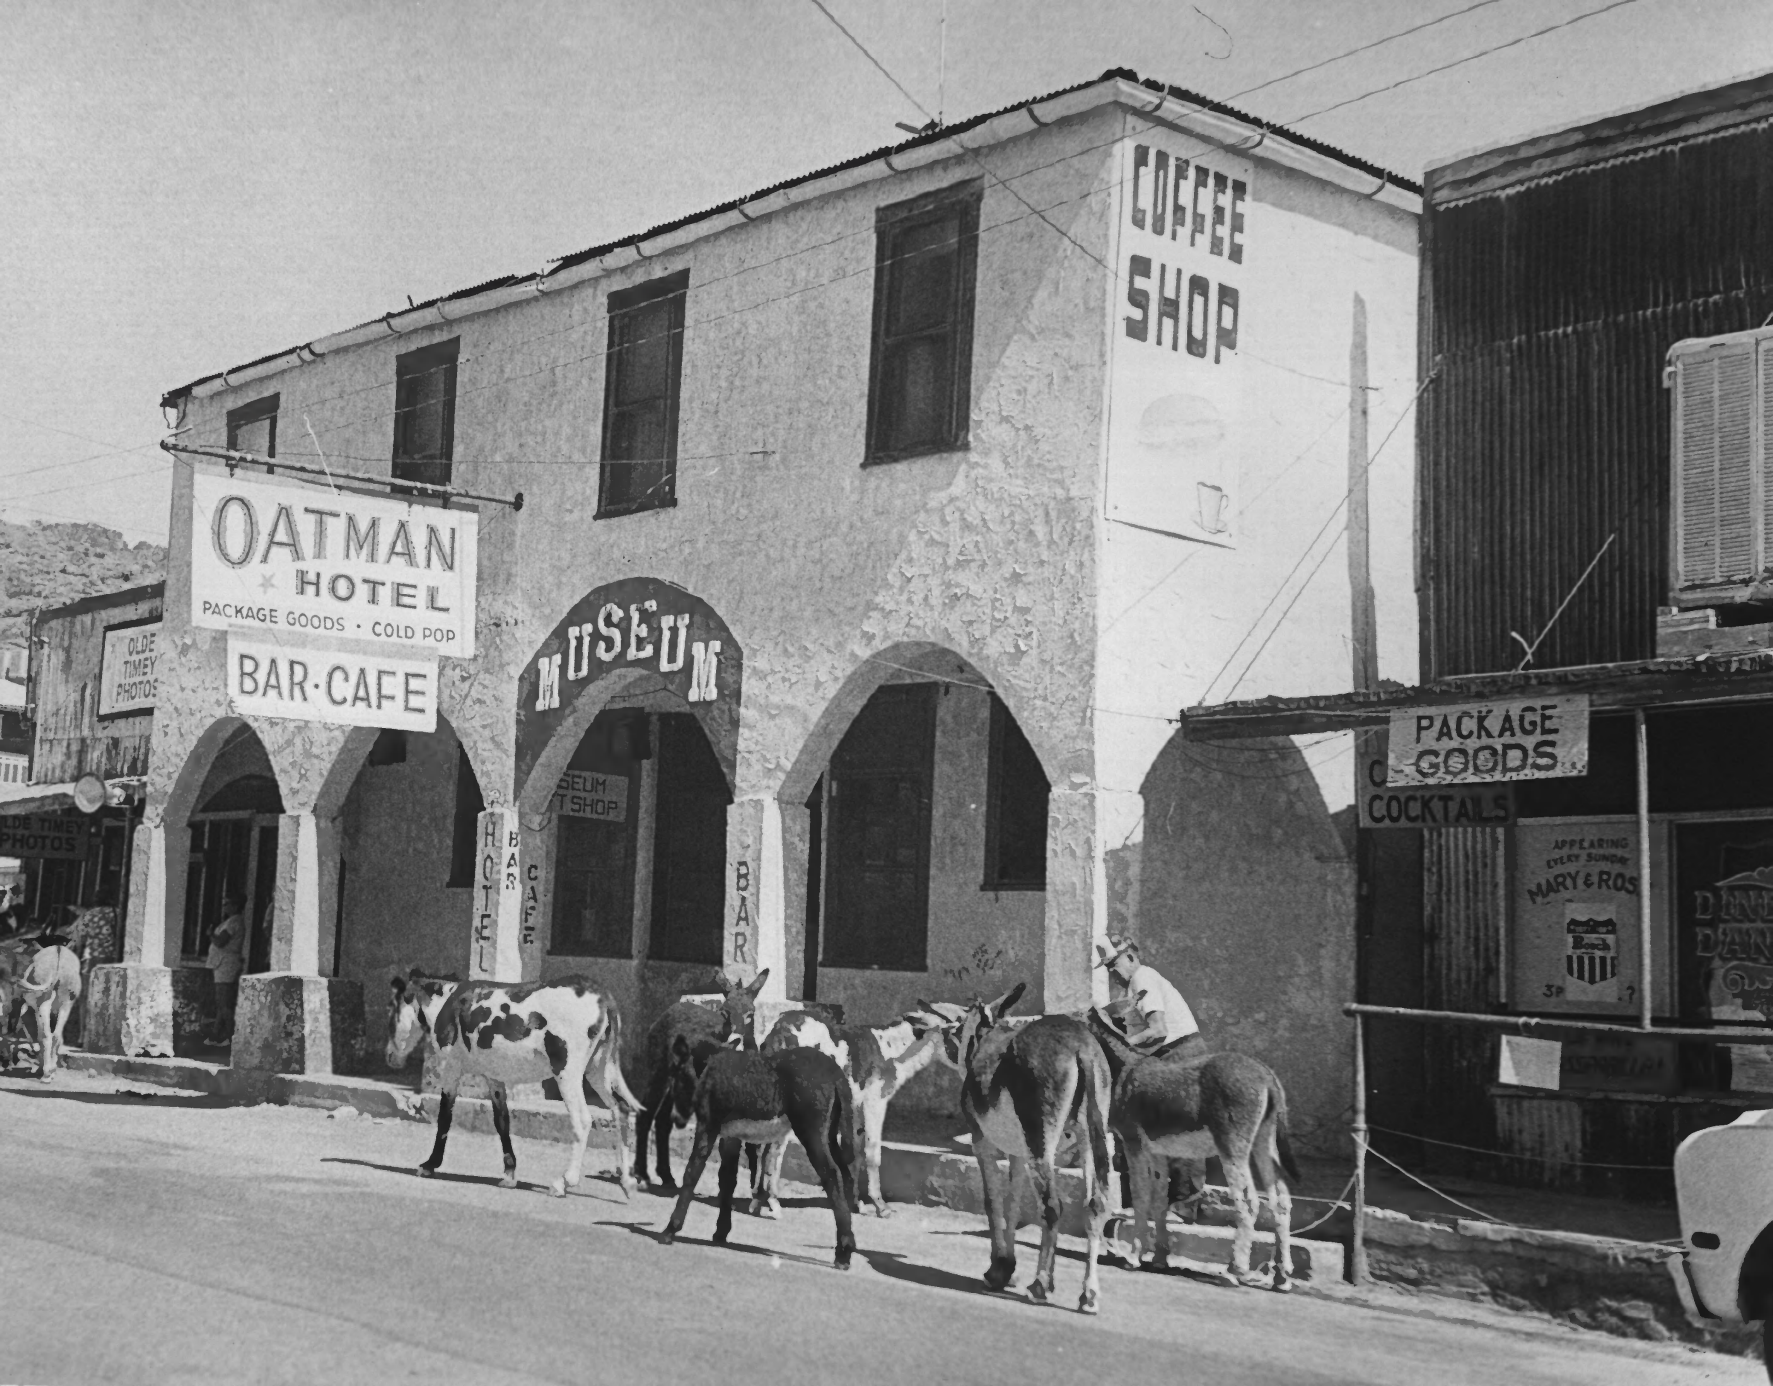

COFFEE SHOP

OATMAN HOTEL
PACKAGE GOODS • COLD POP

BAR-CAFE

MUSEUM

HOTEL
BAR-CAFE

MUSEUM
T-SHOP

BAR

PACKAGE GOODS
COCKTAILS

APPEARING EVERY SUNDAY
MARY & ROS

DANCE
DATE

OLDE TIMEY PHOTOS

OLDE TIMEY PHOTOS