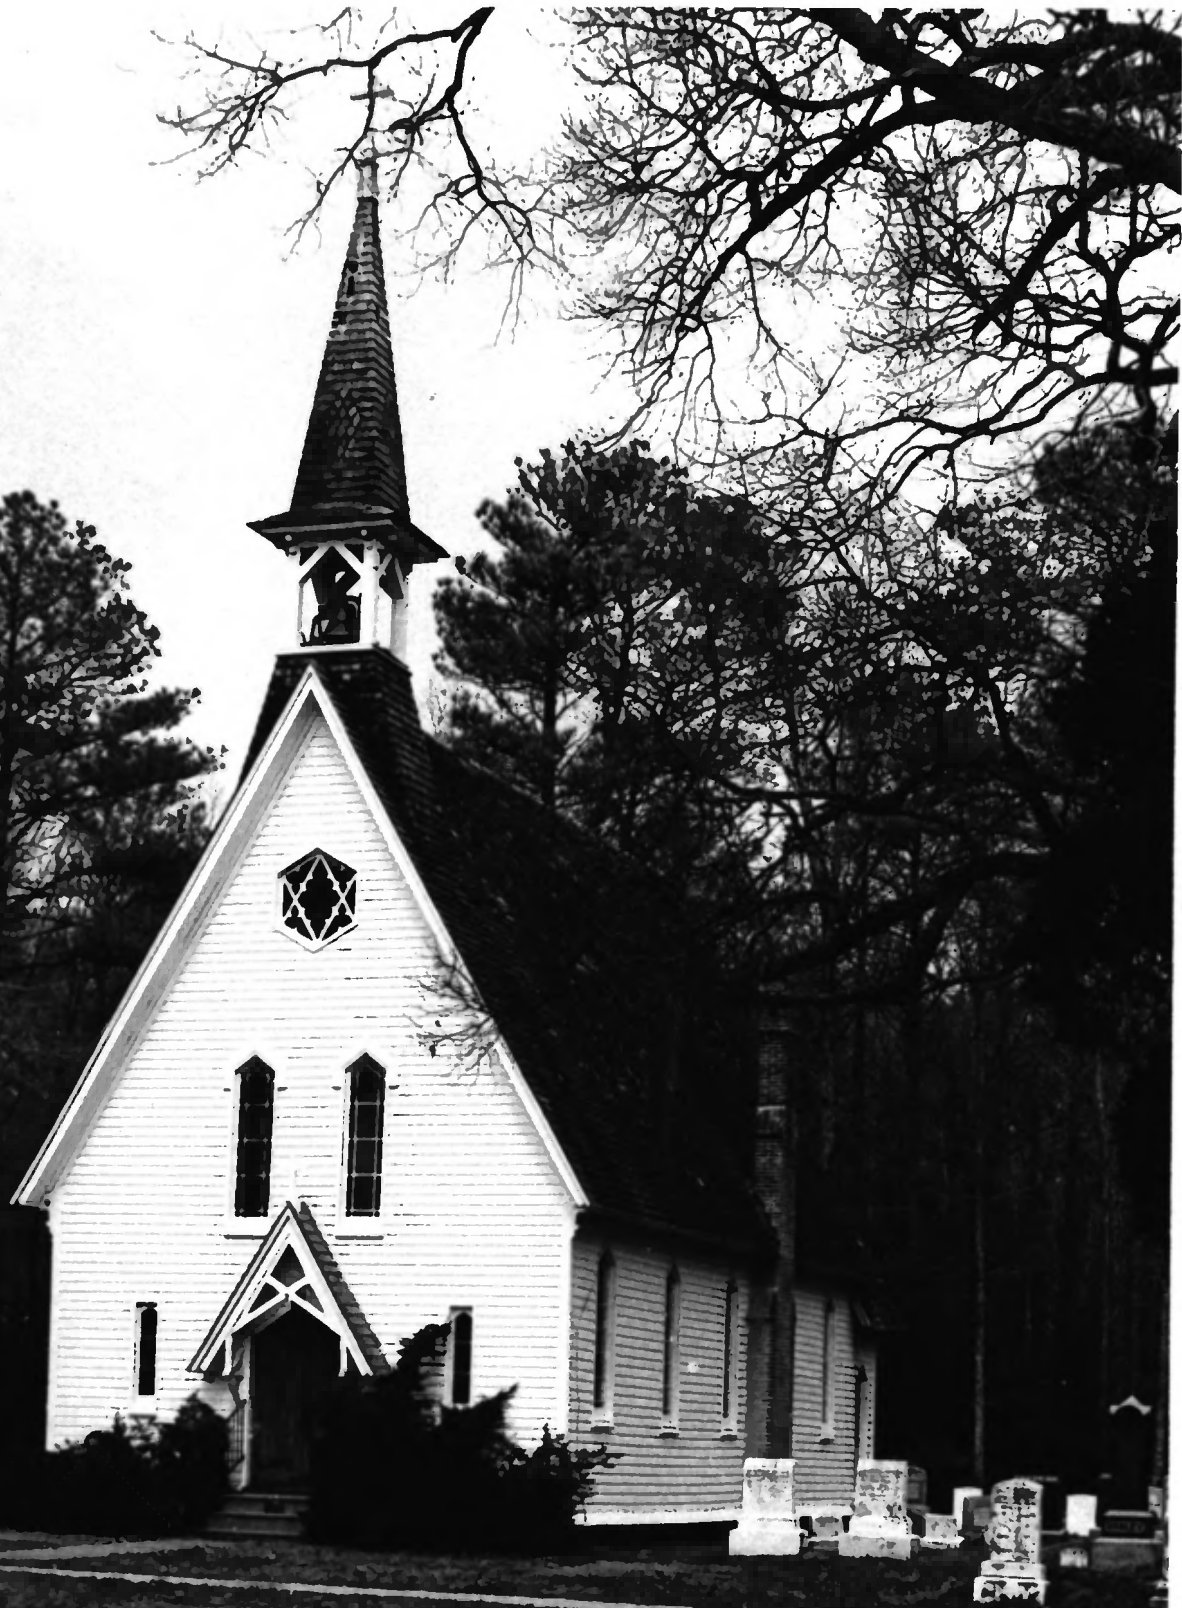

Grace Episcopal Church complex
Dorchester County, Maryland

D-207

JUL 24 1979

JUN 28 1979

Pamela James

4/78

Maryland Historical Trust, Annapolis

interior of Grace Church looking E.